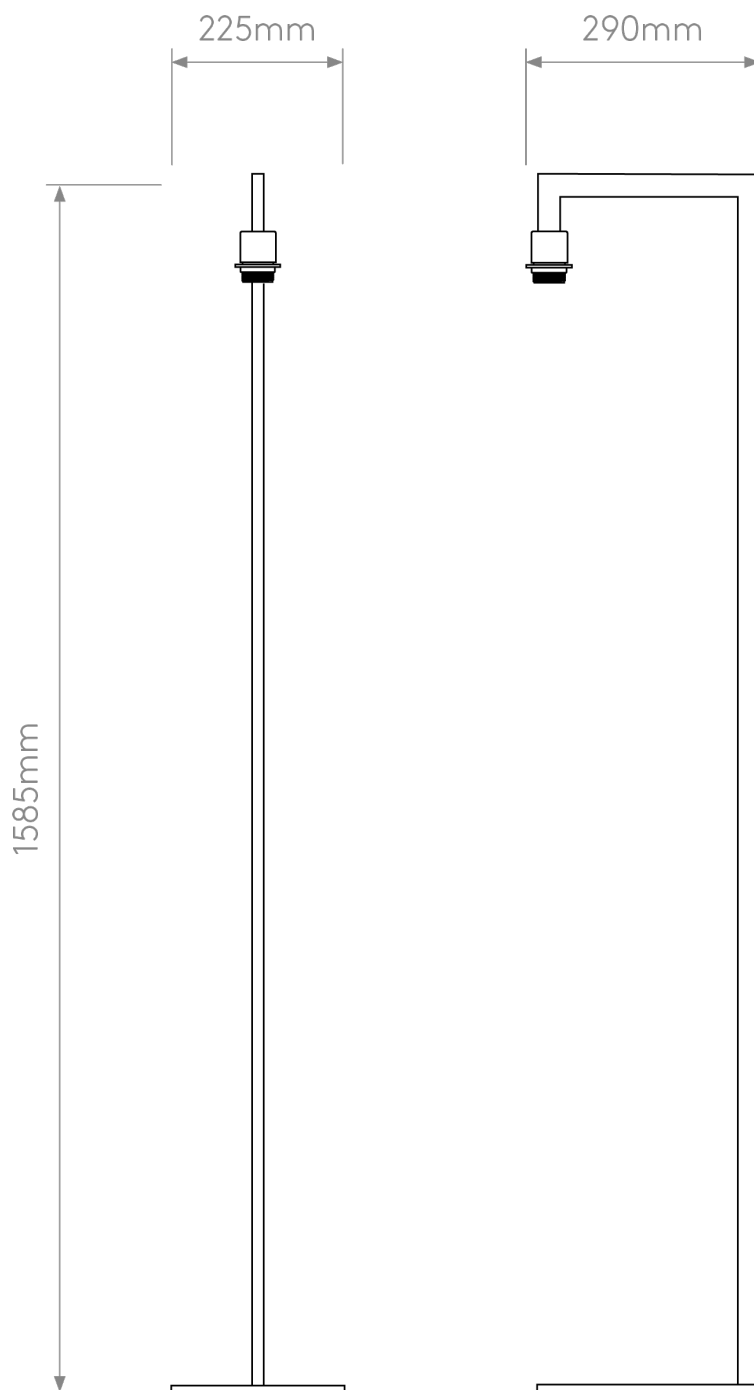

Astro Lighting - Ravello - 1222001 & 5016028 - Chrome Putty Floor Lamp

CONTACT