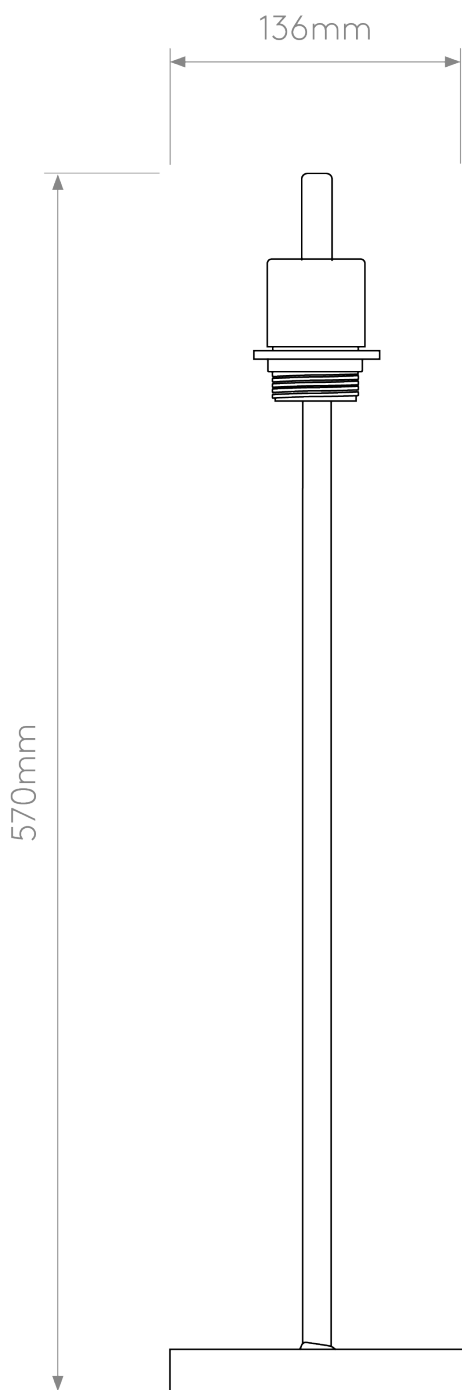

Astro Lighting - Ravello - 1222007 - Chrome Excluding Shade Base Only Table Lamp

CONTACT