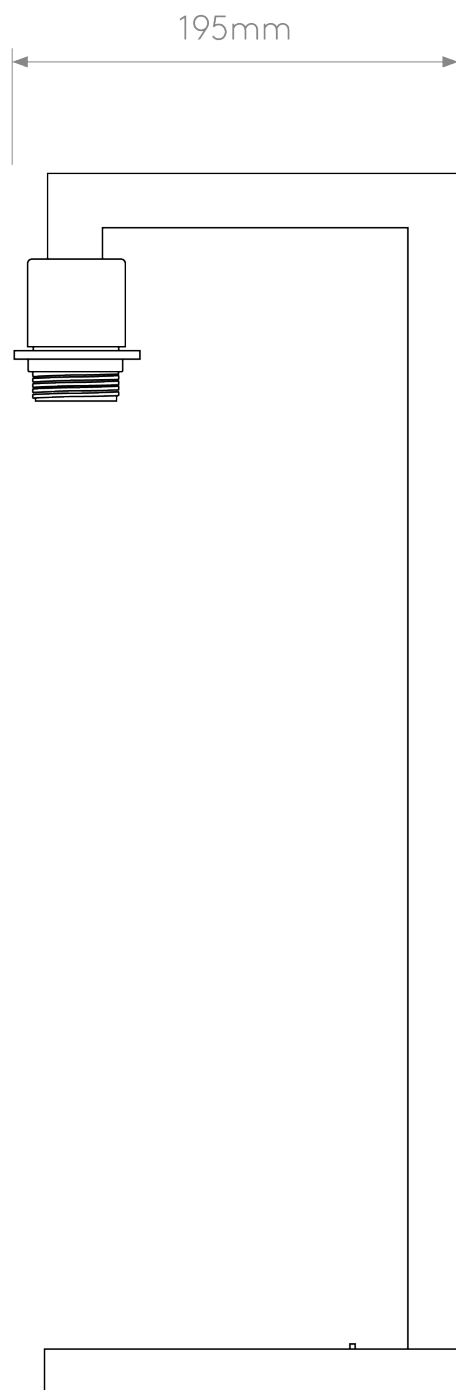

Astro Lighting - Ravello - 1222007 - Chrome Excluding Shade Base Only Table Lamp

CONTACT