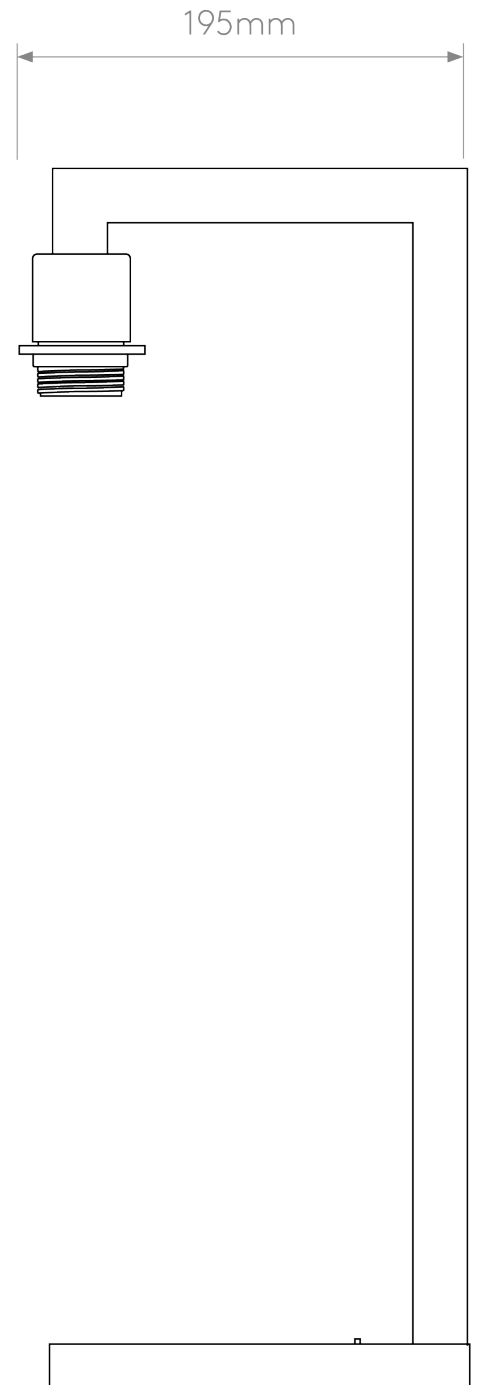

Astro Lighting - Ravello - 1222007 & 5016007 - Chrome White Table Lamp With Shade

**CONTACT**