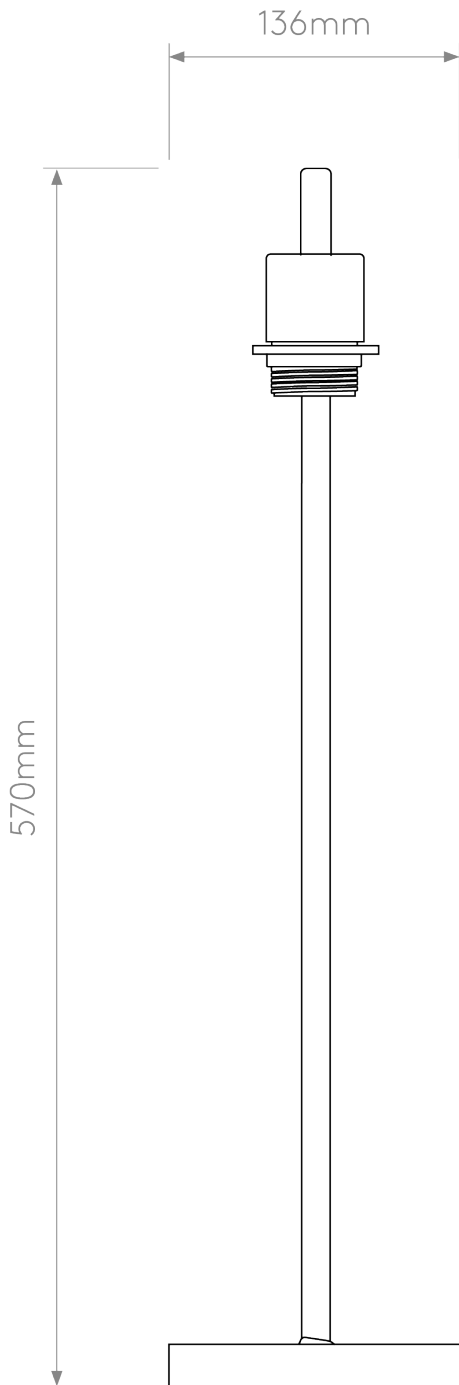

Astro Lighting - Ravello - 1222007 & 5016007 - Chrome White Table Lamp With Shade

**CONTACT**