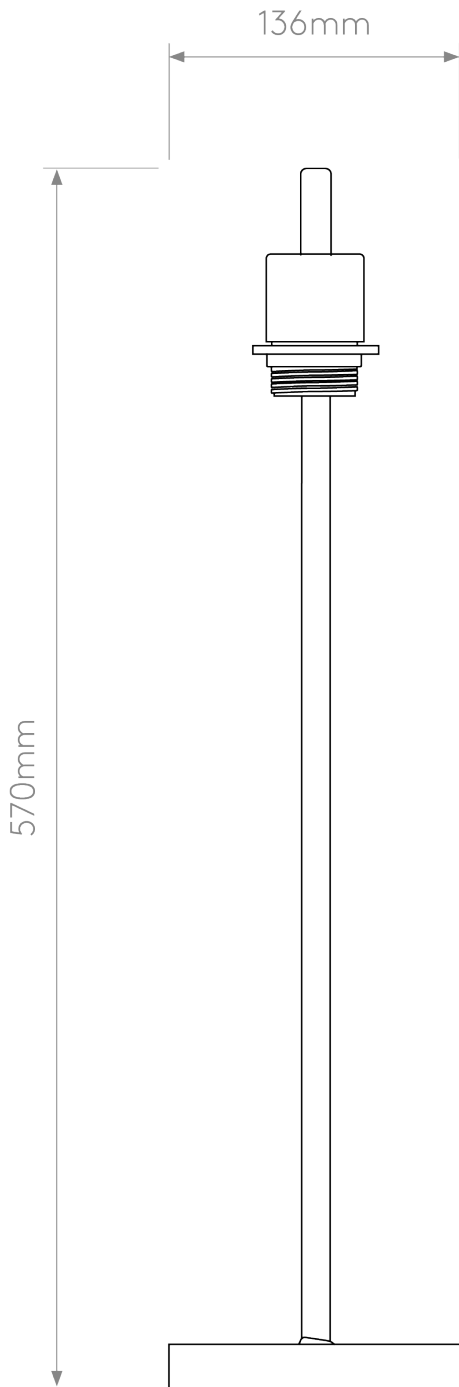

Astro Lighting - Ravello - 1222007 & 5016009 - Chrome Oyster Table Lamp With Shade

CONTACT