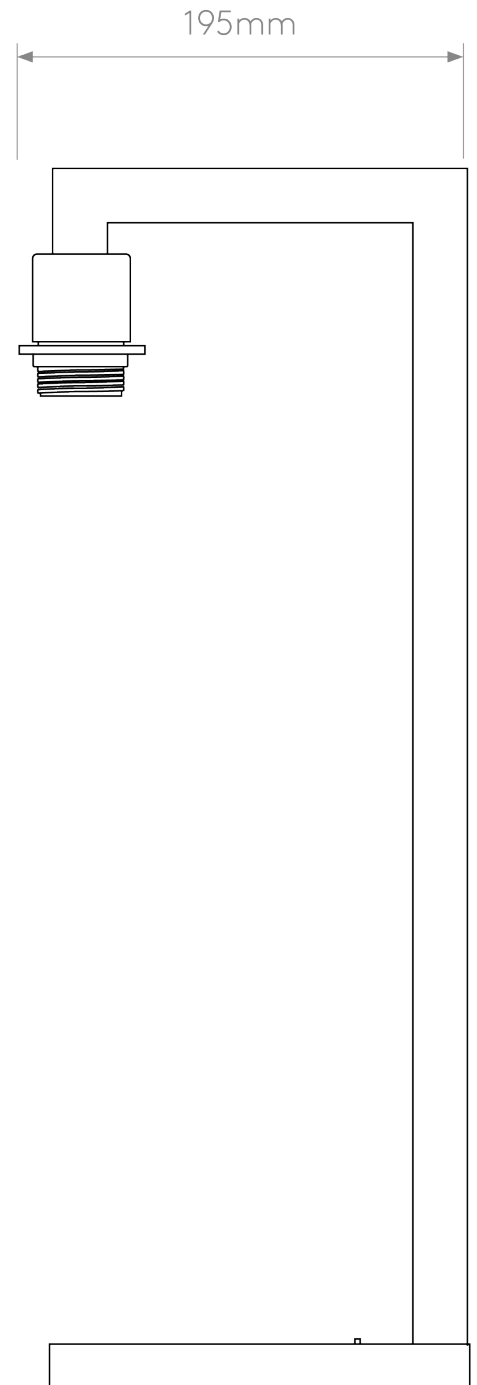

Astro Lighting - Ravello - 1222007 & 5016019 - Chrome Putty Table Lamp With Shade

CONTACT