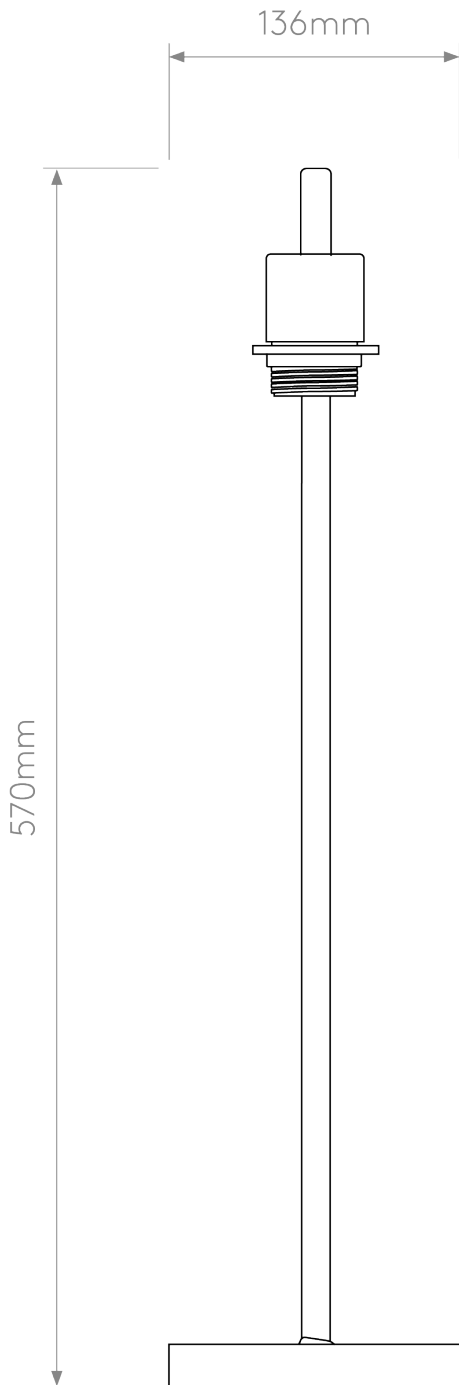

Astro Lighting - Ravello - 1222007 & 5016019 - Chrome Putty Table Lamp With Shade

CONTACT