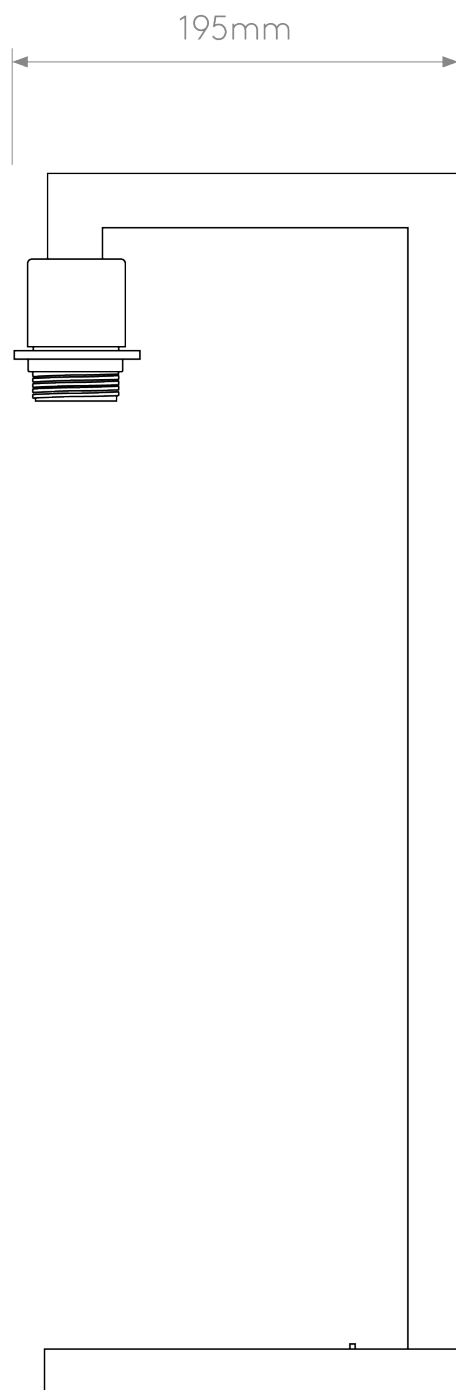

Astro Lighting - Ravello - 1222008 - Nickel Excluding Shade Base Only Table Lamp

**CONTACT**