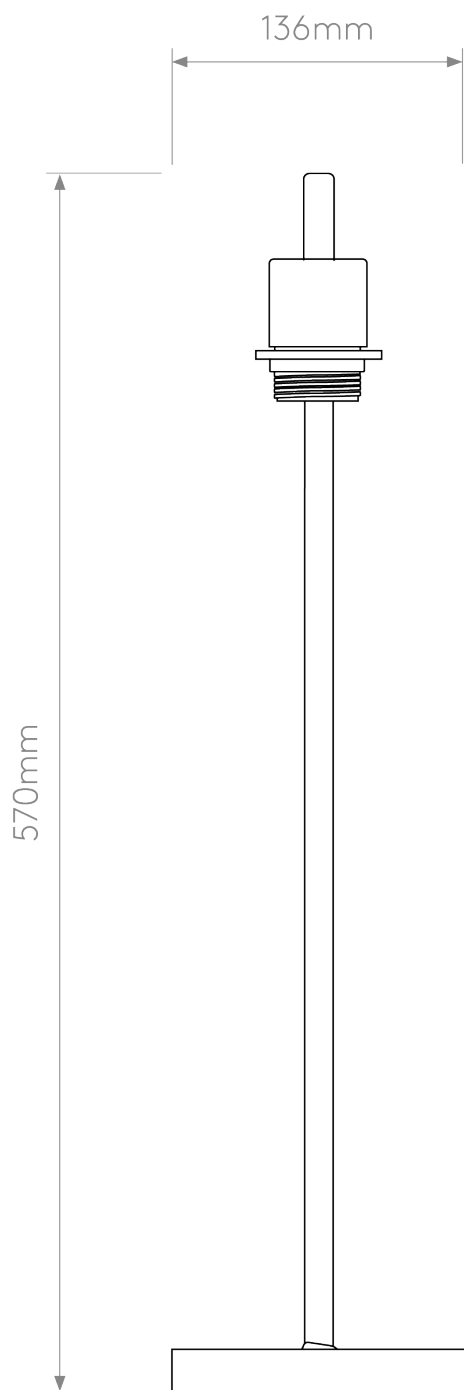

Astro Lighting - Ravello - 1222008 - Nickel Excluding Shade Base Only Table Lamp

**CONTACT**