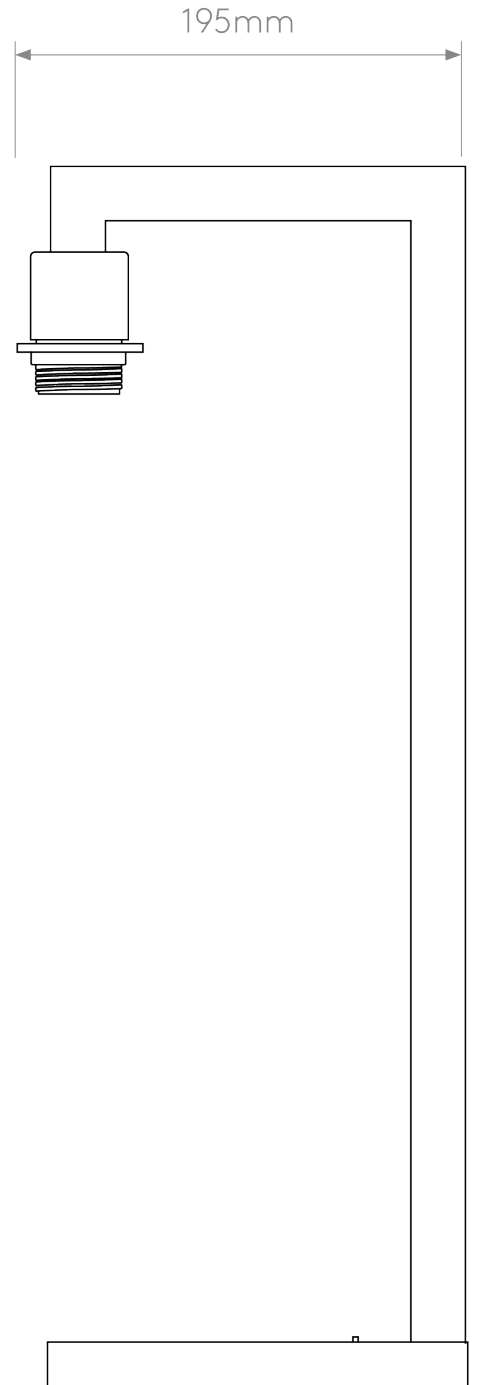

Astro Lighting - Ravello - 1222008 & 5016007 - Nickel White Table Lamp With Shade

CONTACT