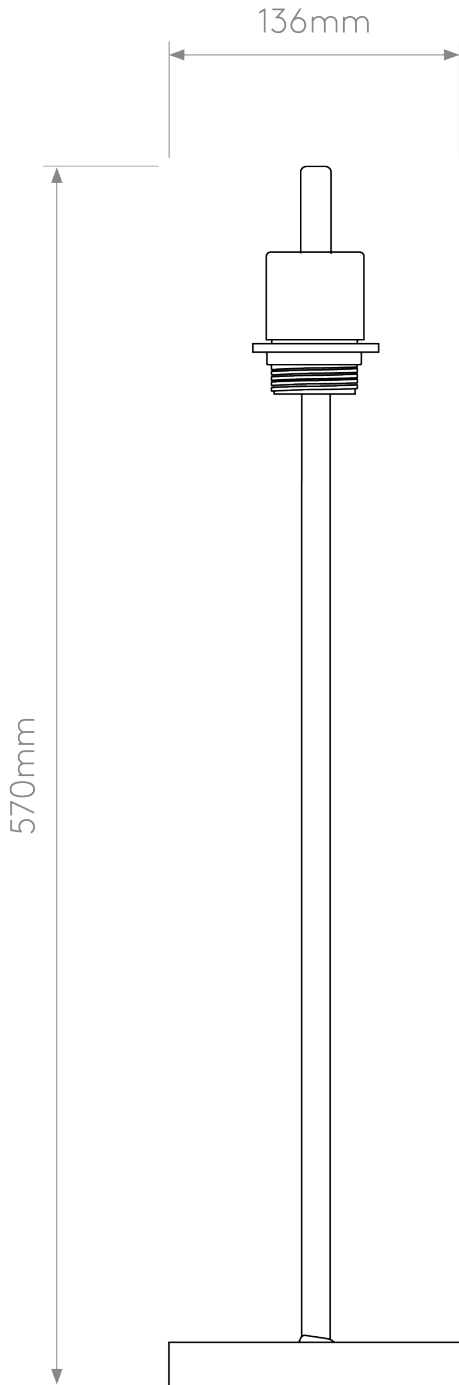

Astro Lighting - Ravello - 1222008 & 5016007 - Nickel White Table Lamp With Shade

CONTACT