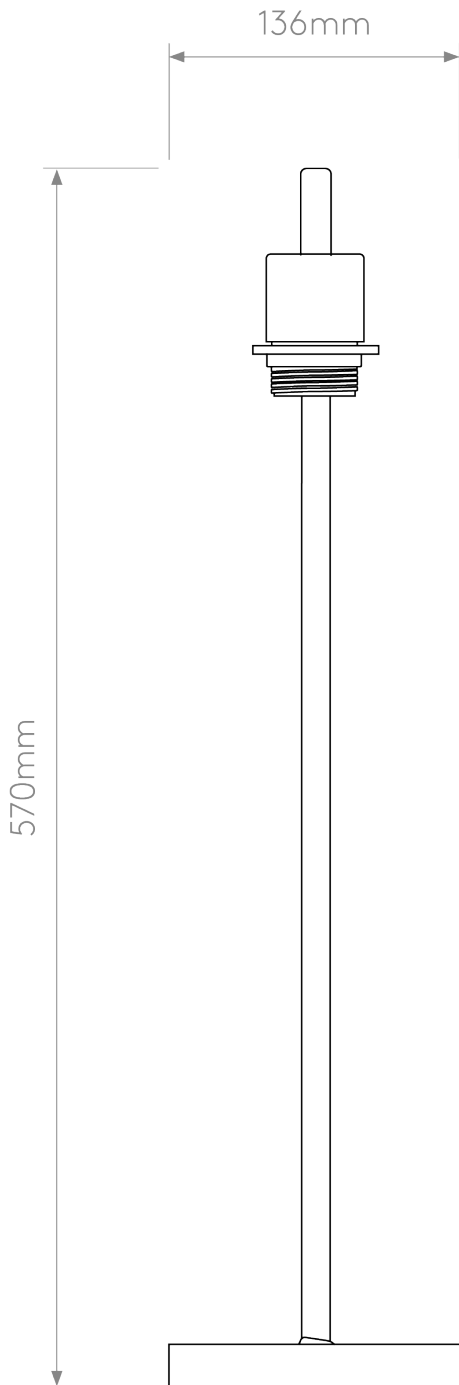

Astro Lighting - Ravello - 1222008 & 5016009 - Nickel Oyster Table Lamp With Shade

CONTACT