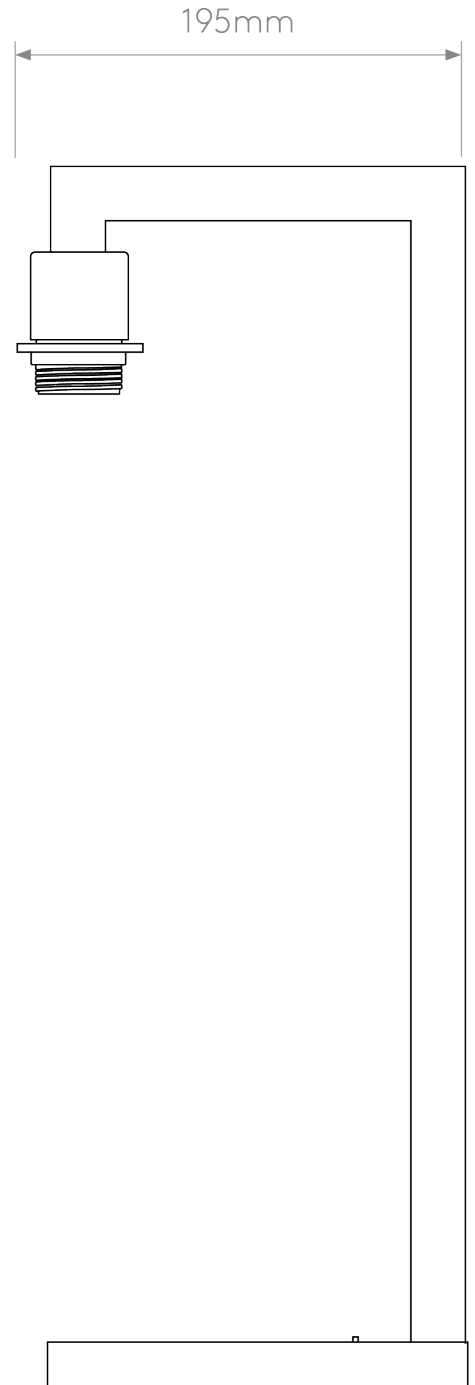

Astro Lighting - Ravello - 1222008 & 5016019 - Nickel Putty Table Lamp With Shade

**CONTACT**