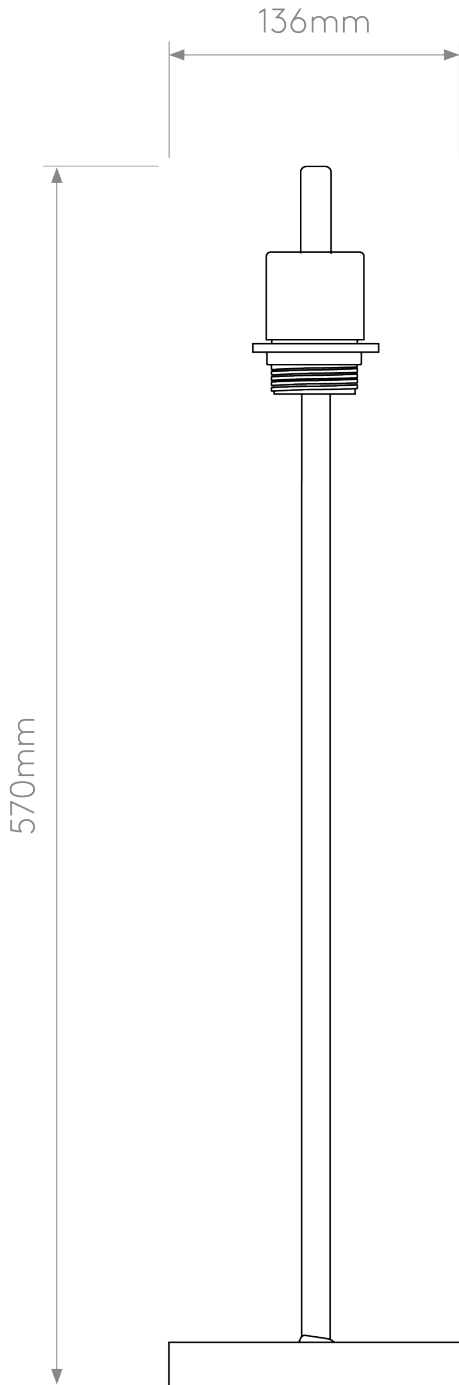

Astro Lighting - Ravello - 1222008 & 5016019 - Nickel Putty Table Lamp With Shade

**CONTACT**