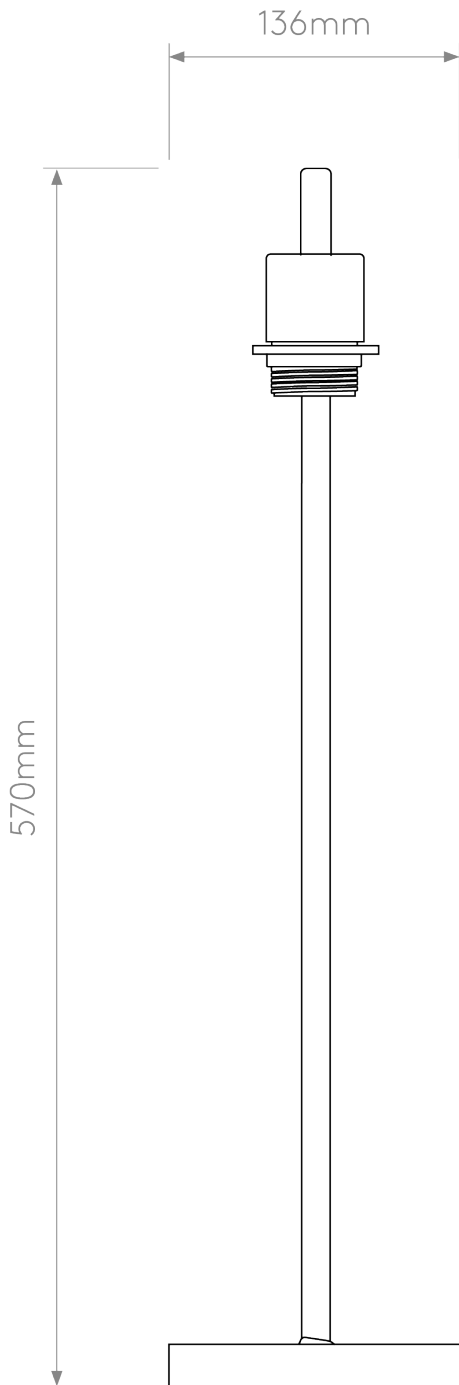

Astro Lighting - Ravello - 1222009 - Bronze Excluding Shade Base Only Table Lamp

**CONTACT**