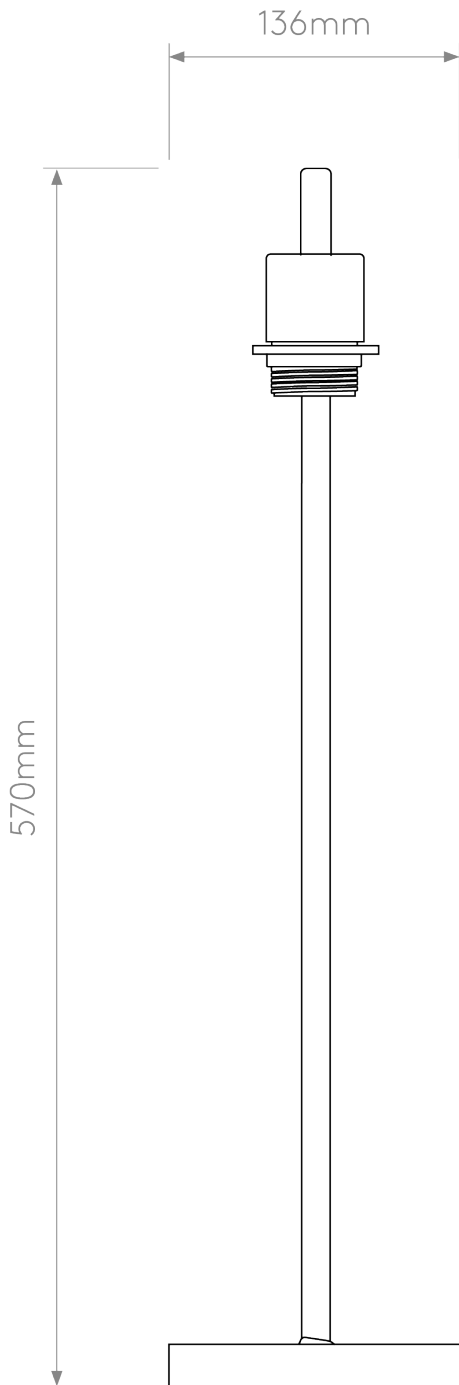

Astro Lighting - Ravello - 1222009 & 5016007 - Bronze White Table Lamp With Shade

CONTACT