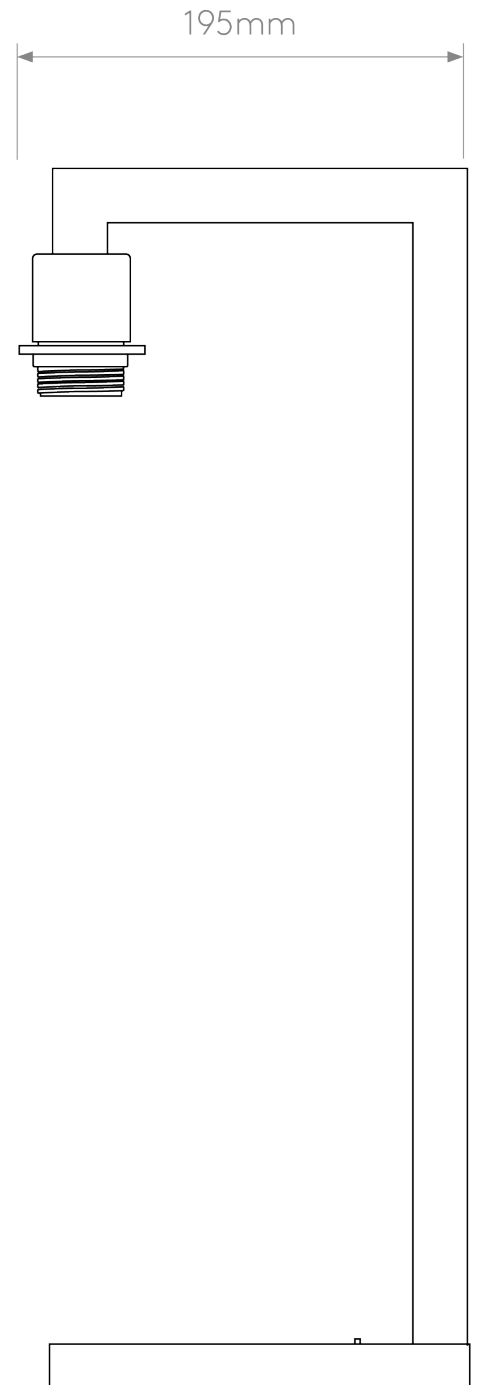

Astro Lighting - Ravello - 1222009 & 5016007 - Bronze White Table Lamp With Shade

CONTACT