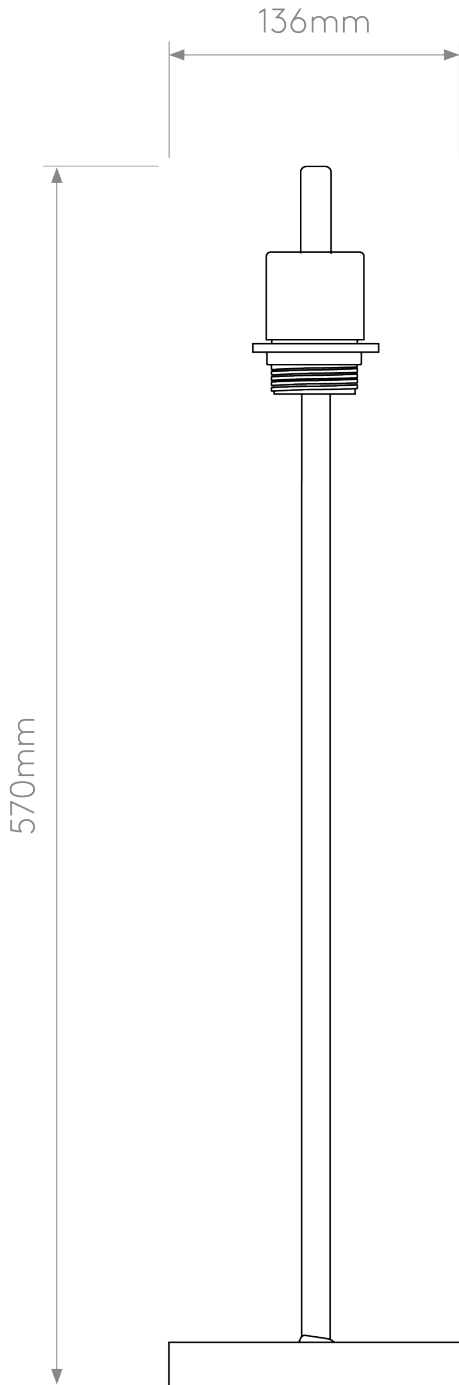

Astro Lighting - Ravello - 1222009 & 5016009 - Bronze Oyster Table Lamp With Shade

CONTACT