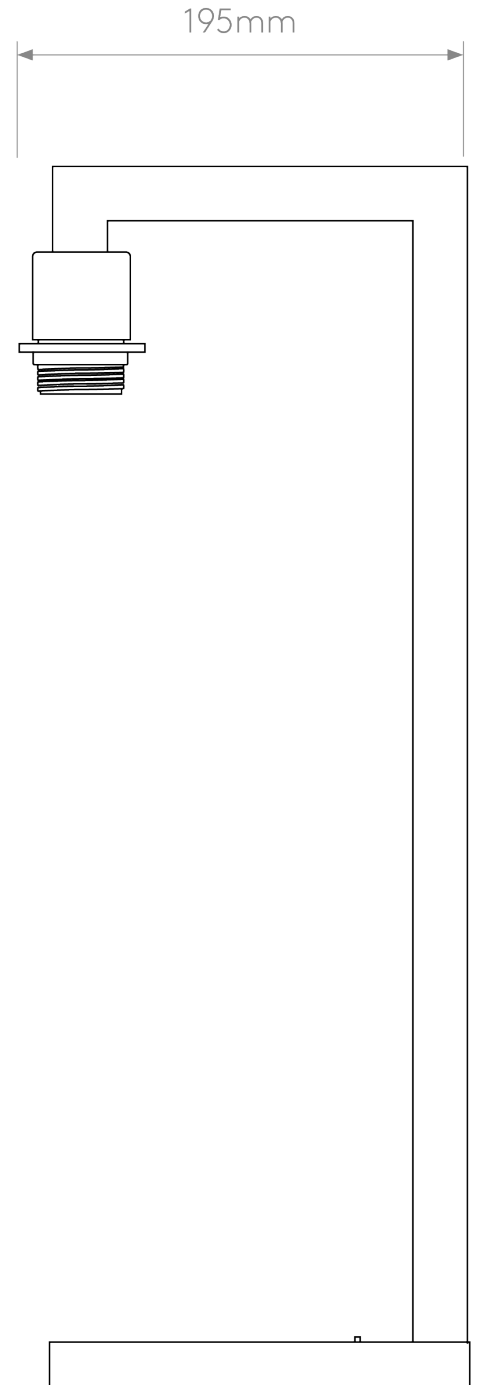

Astro Lighting - Ravello - 1222009 & 5016019 - Bronze Putty Table Lamp With Shade

CONTACT