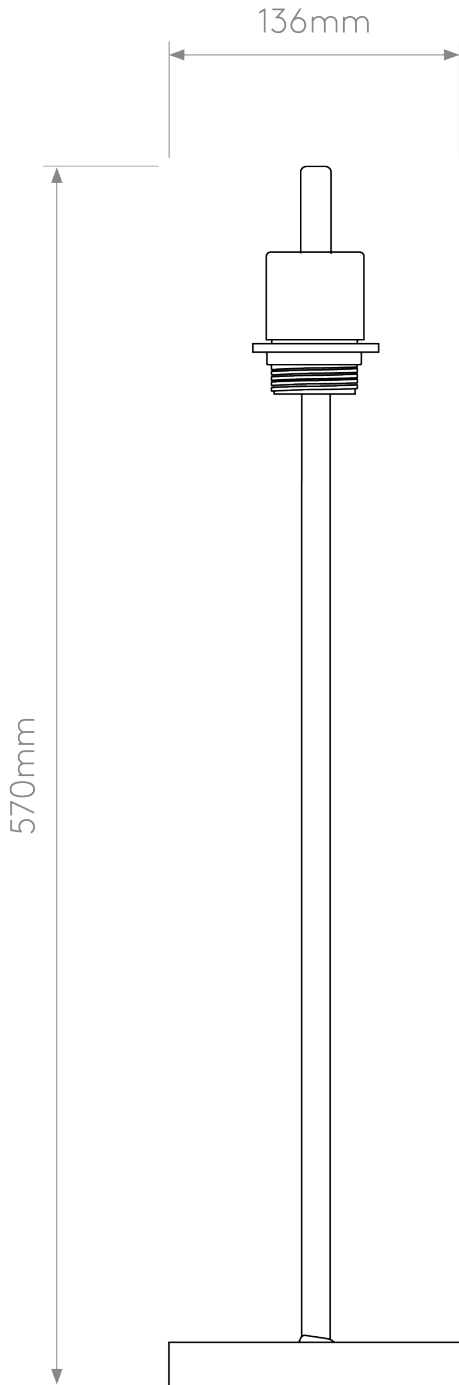

Astro Lighting - Ravello - 1222009 & 5016019 - Bronze Putty Table Lamp With Shade

CONTACT