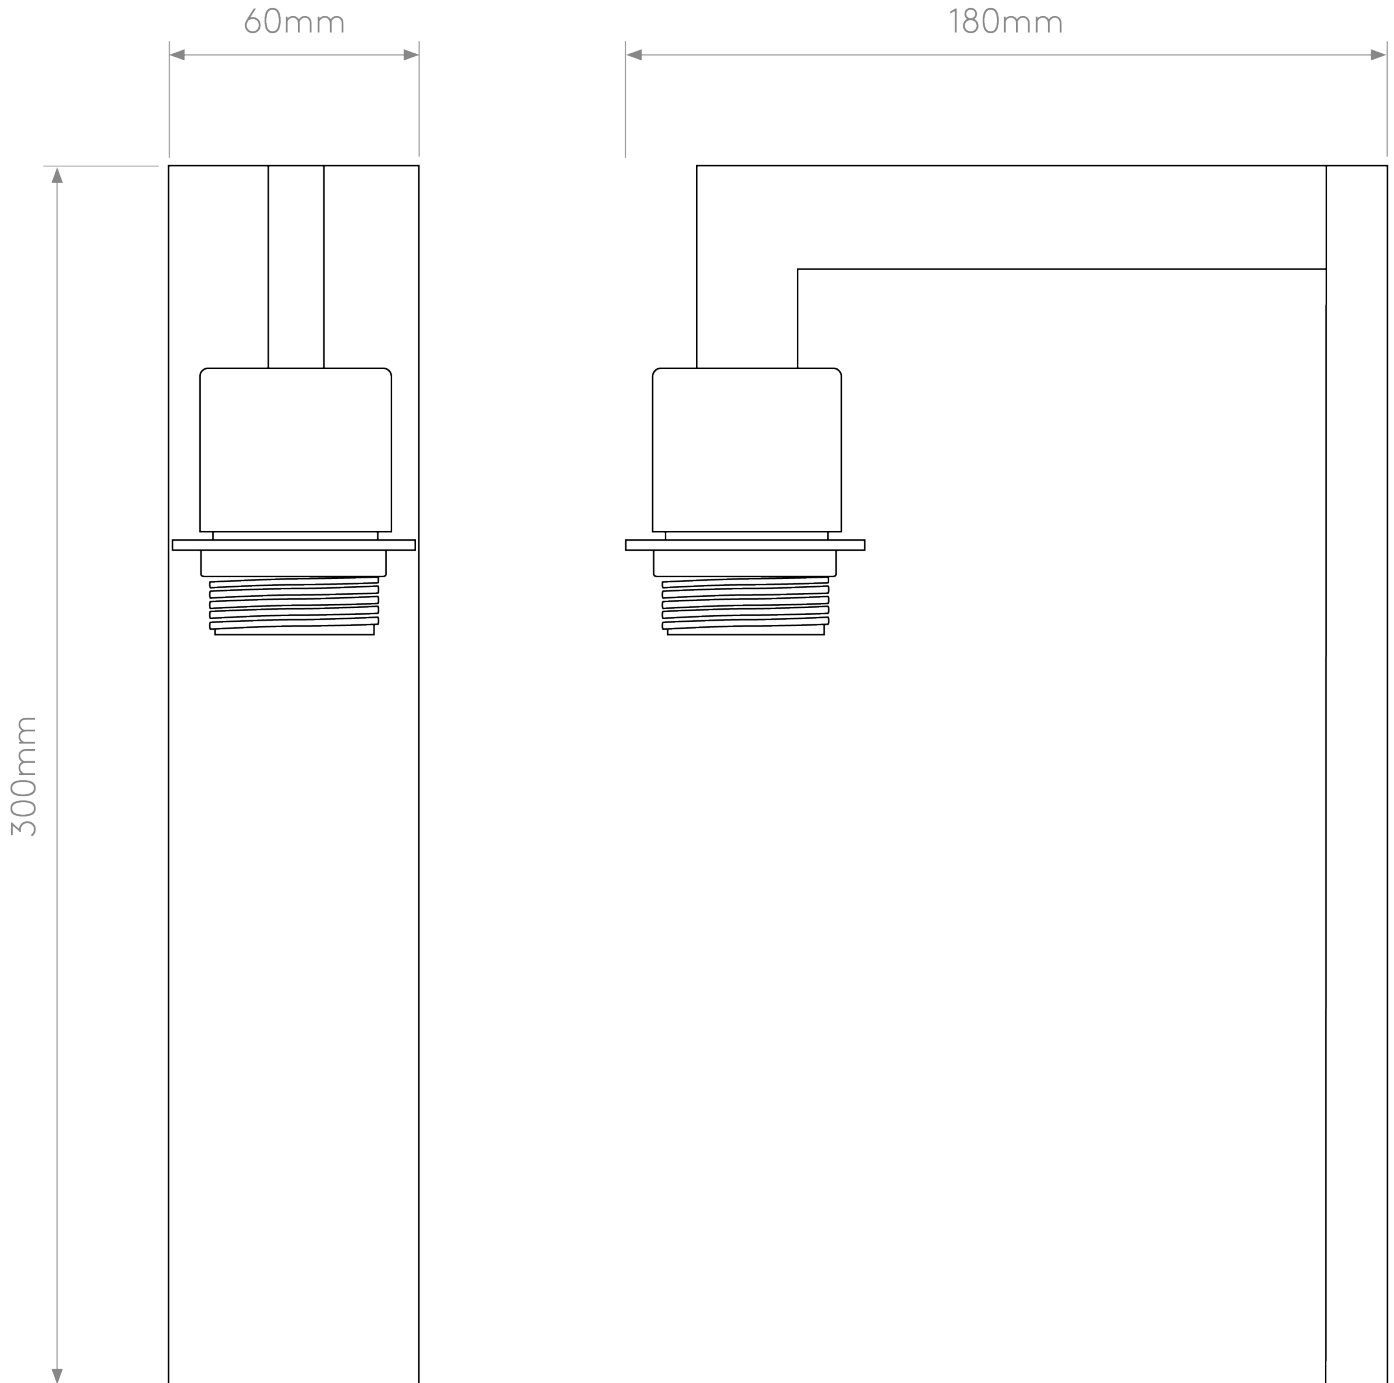

Astro Lighting - Ravello - 1222012 - Chrome Excluding Shade Wall Light

CONTACT