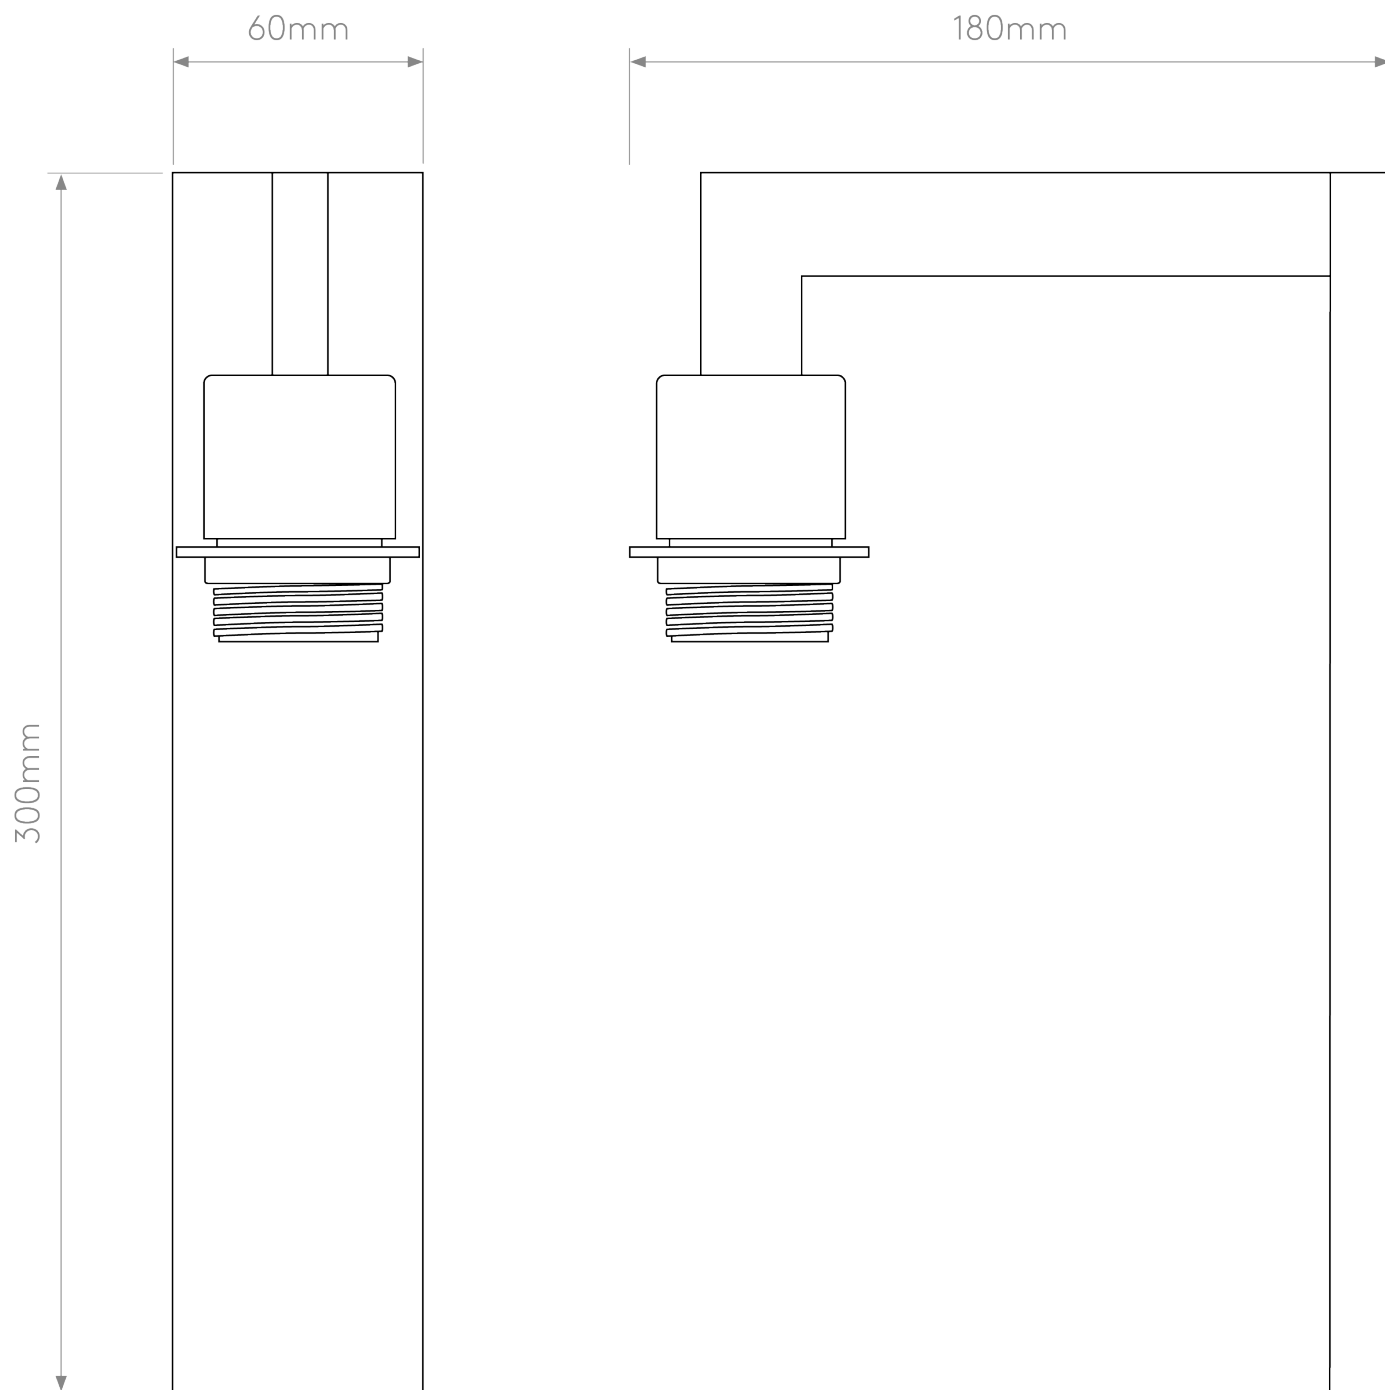

Astro Lighting - Ravello - 1222012 & 5016022 - Chrome Oyster Wall Light

CONTACT