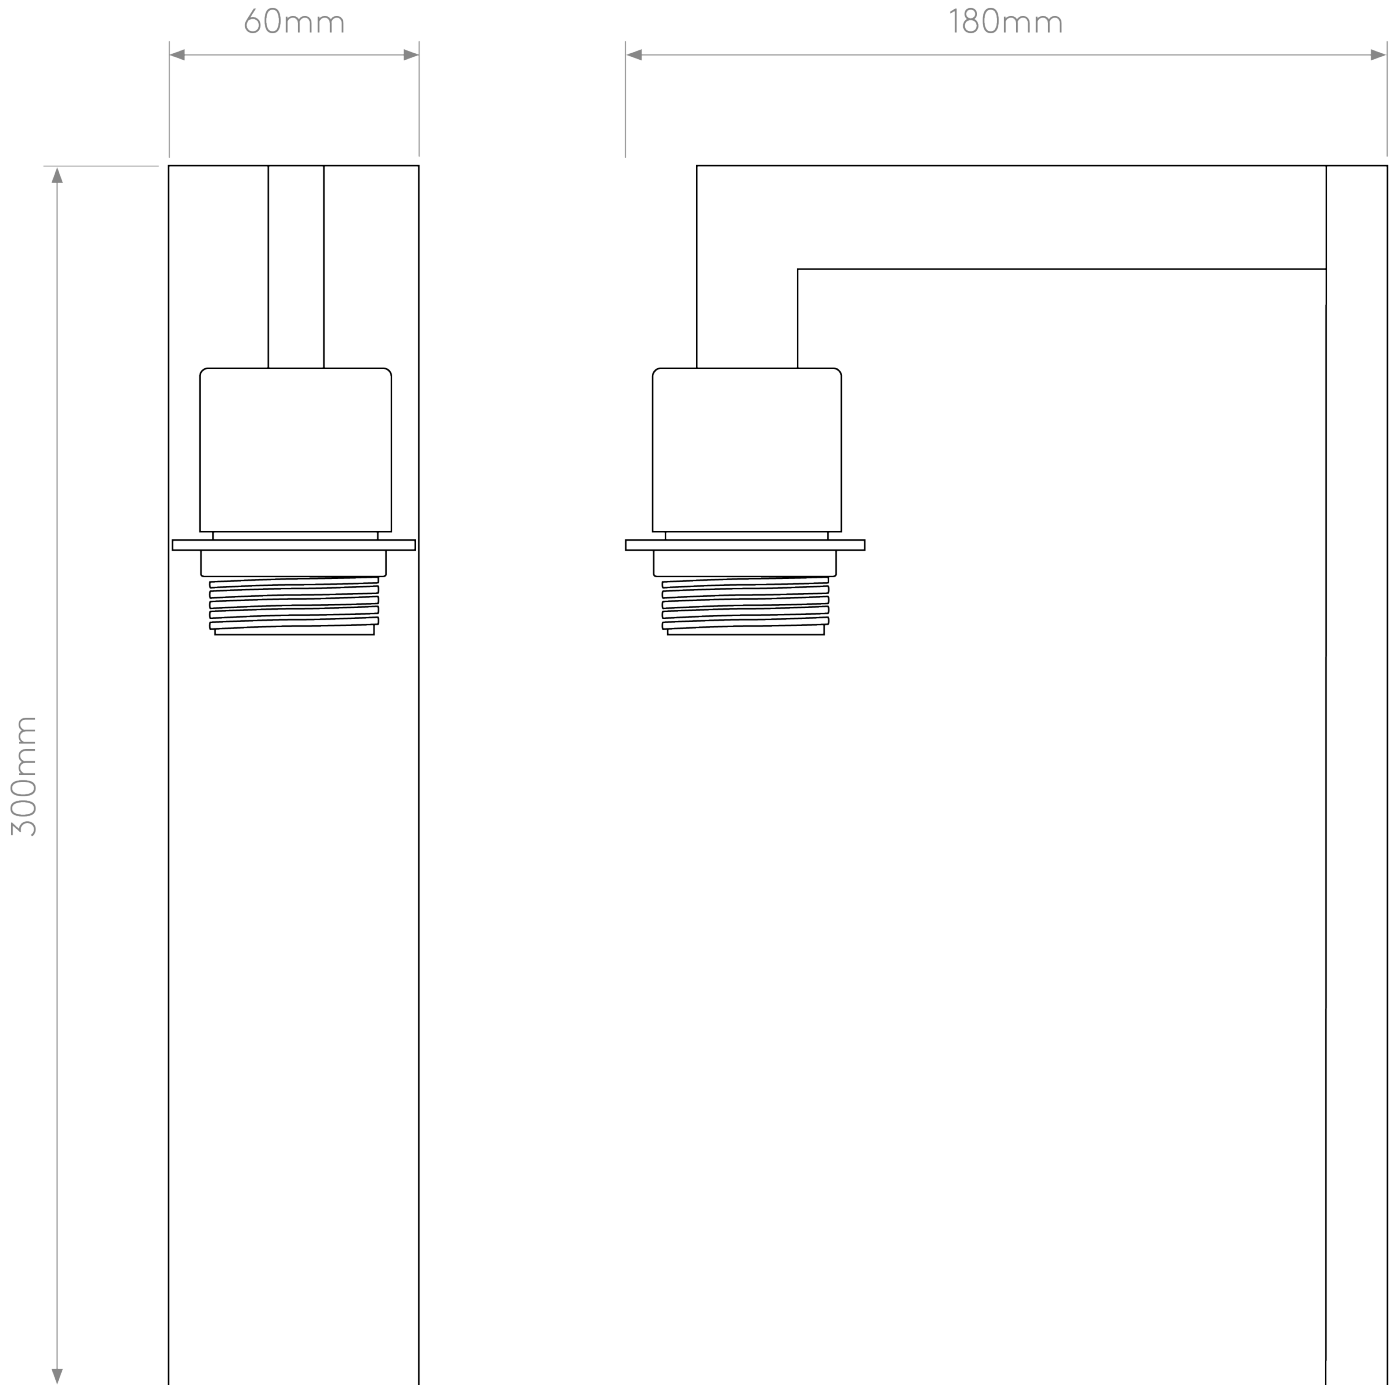

Astro Lighting - Ravello - 1222012 & 5016029 - Chrome Putty Wall Light

CONTACT