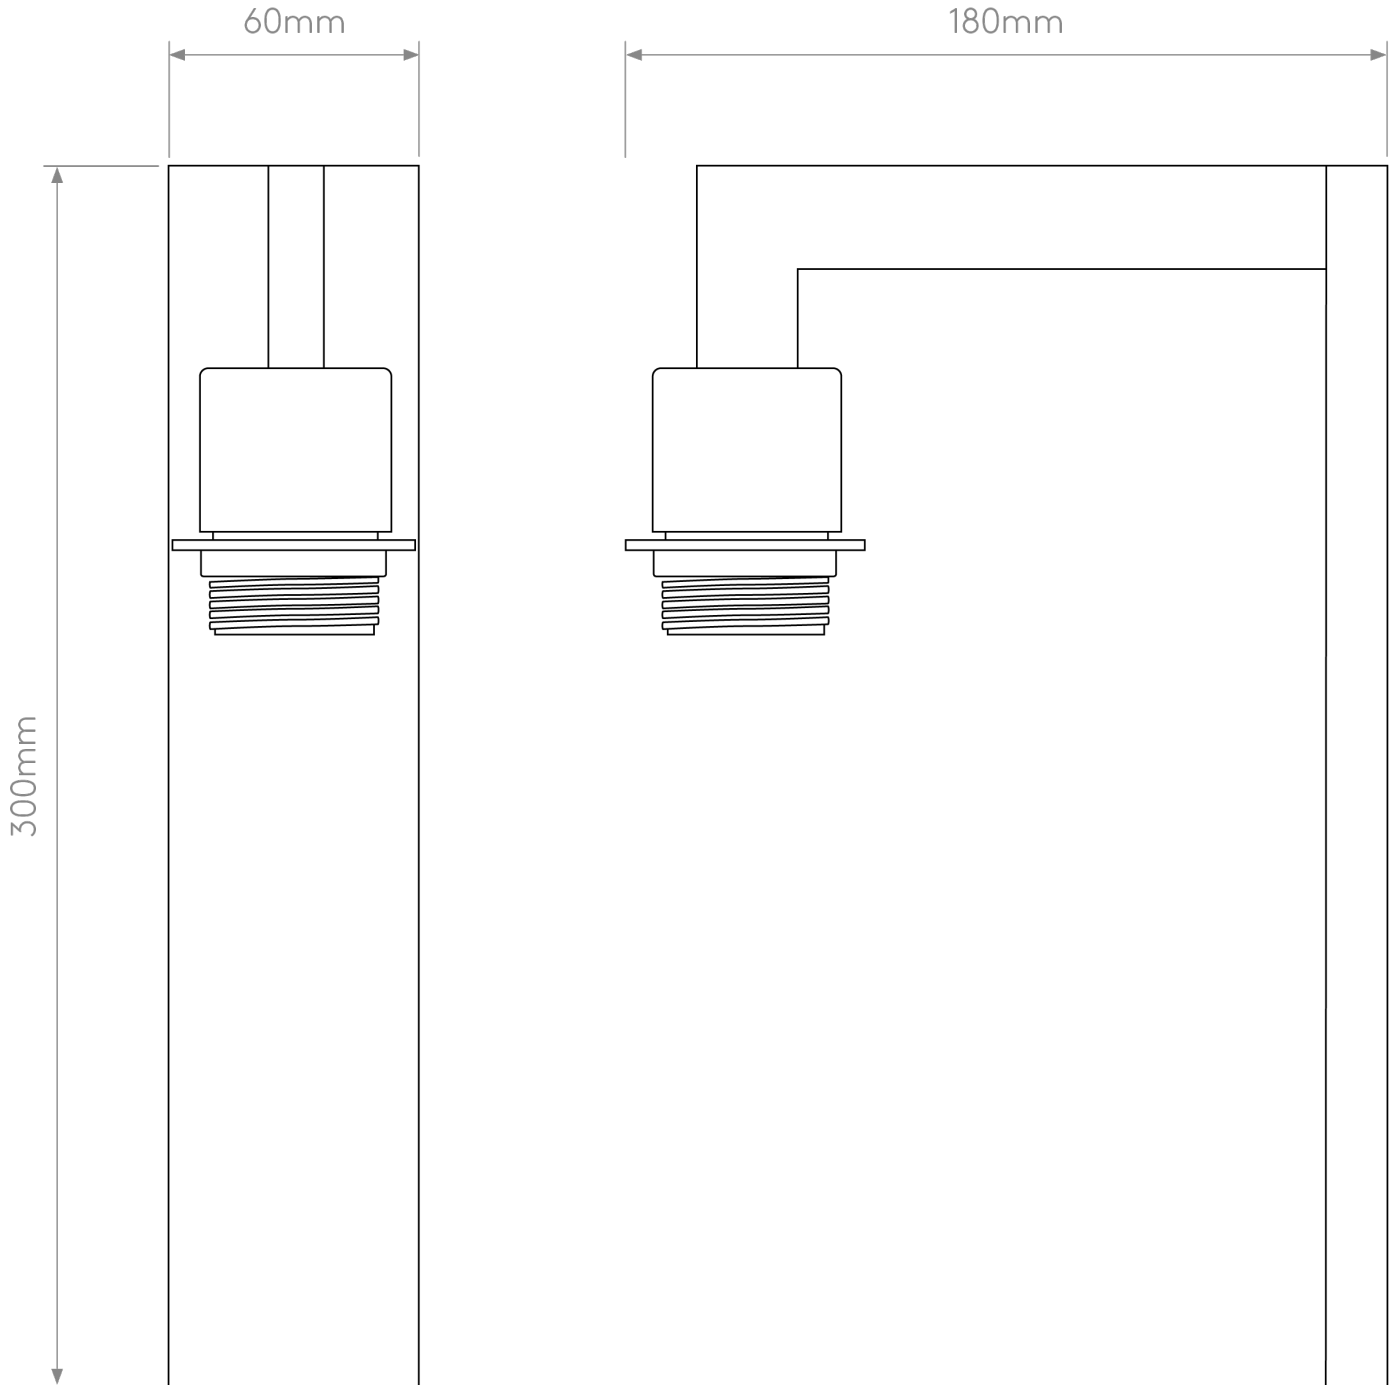

Astro Lighting - Ravello - 1222013 - Nickel Excluding Shade Wall Light

CONTACT