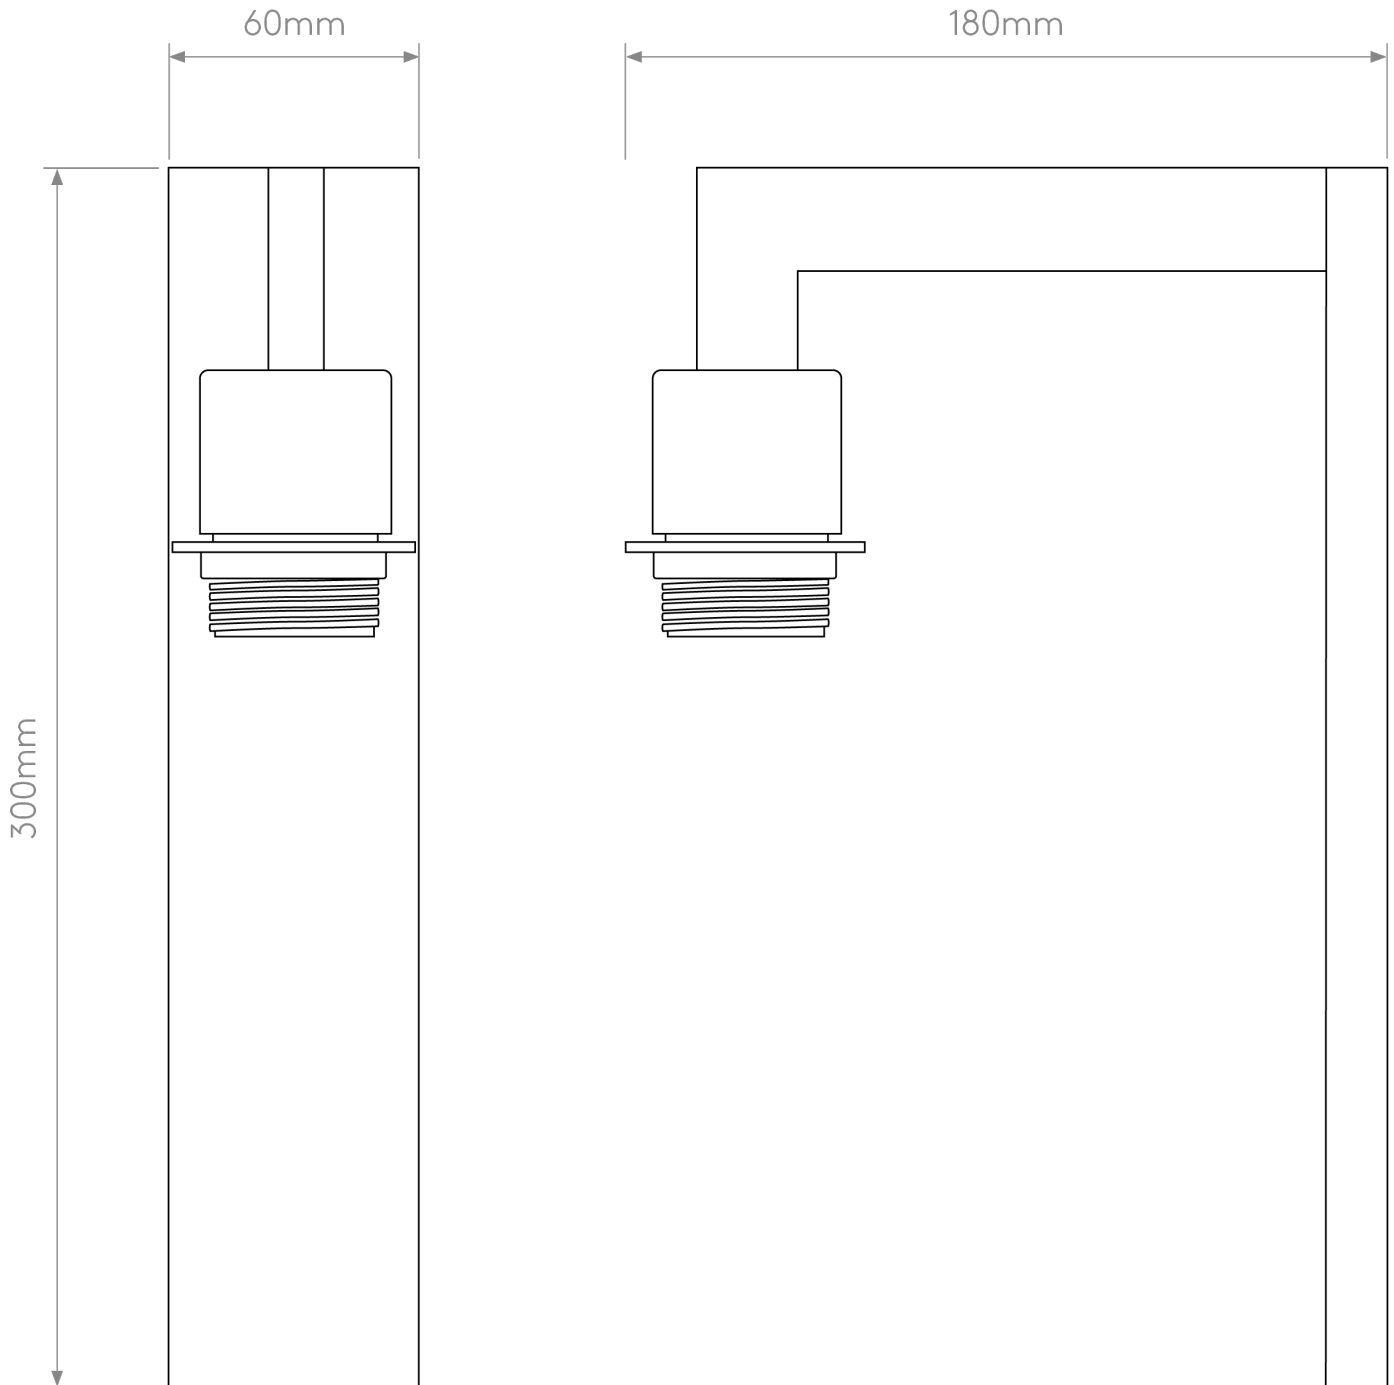

Astro Lighting - Ravello - 1222013 & 5016020 - Nickel White Wall Light

**CONTACT**