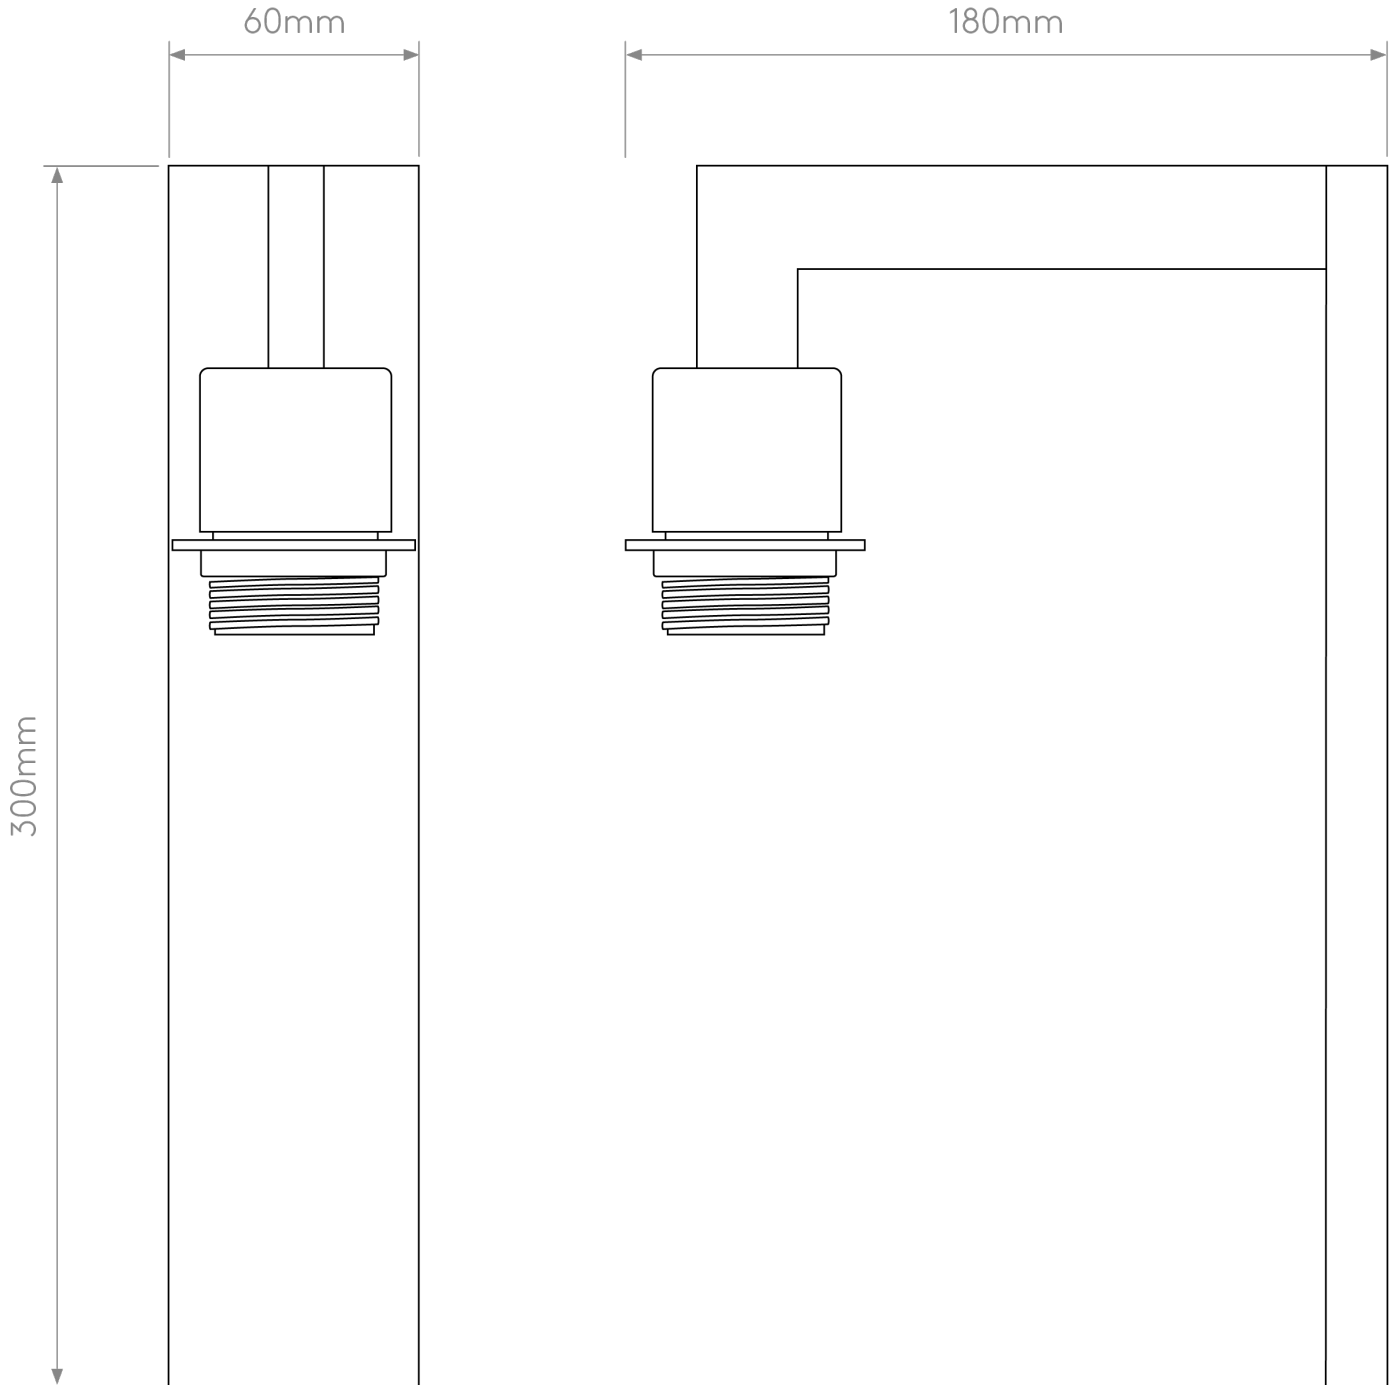

Astro Lighting - Ravello - 1222013 & 5016022 - Nickel Oyster Wall Light

**CONTACT**