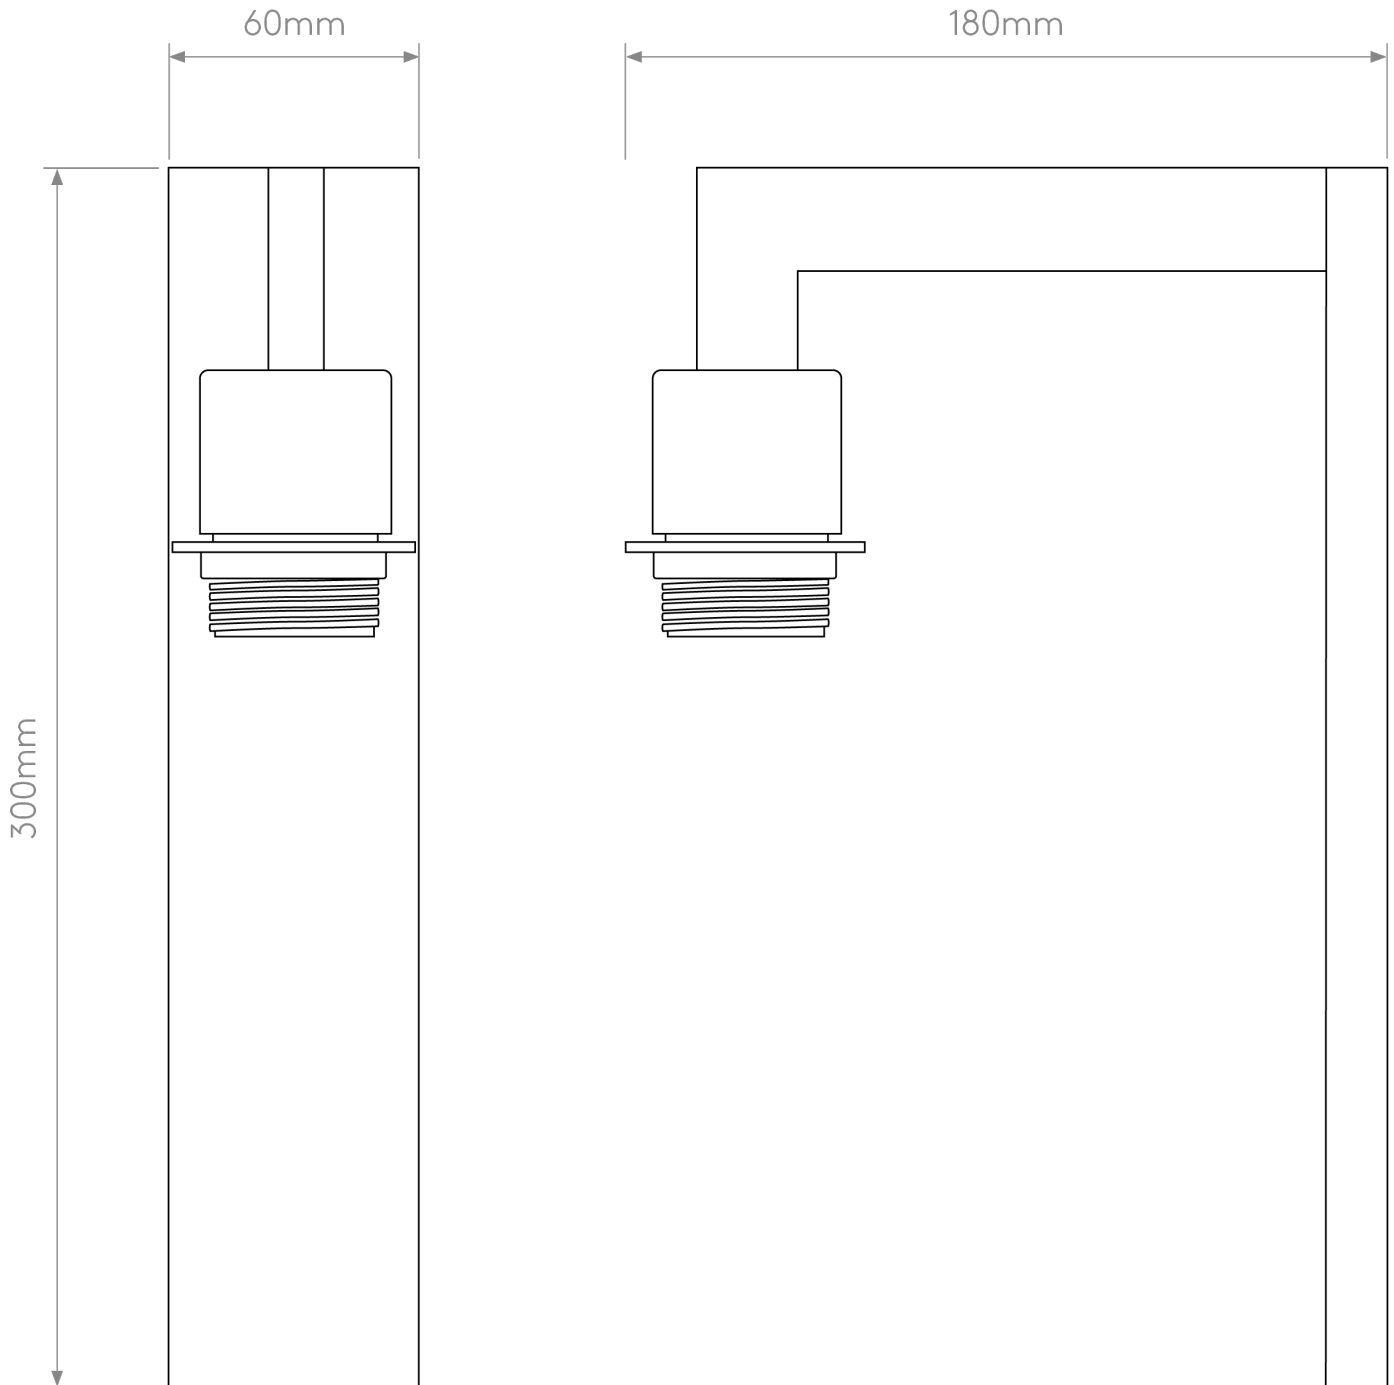

Astro Lighting - Ravello - 1222013 & 5016029 - Nickel Putty Wall Light

CONTACT