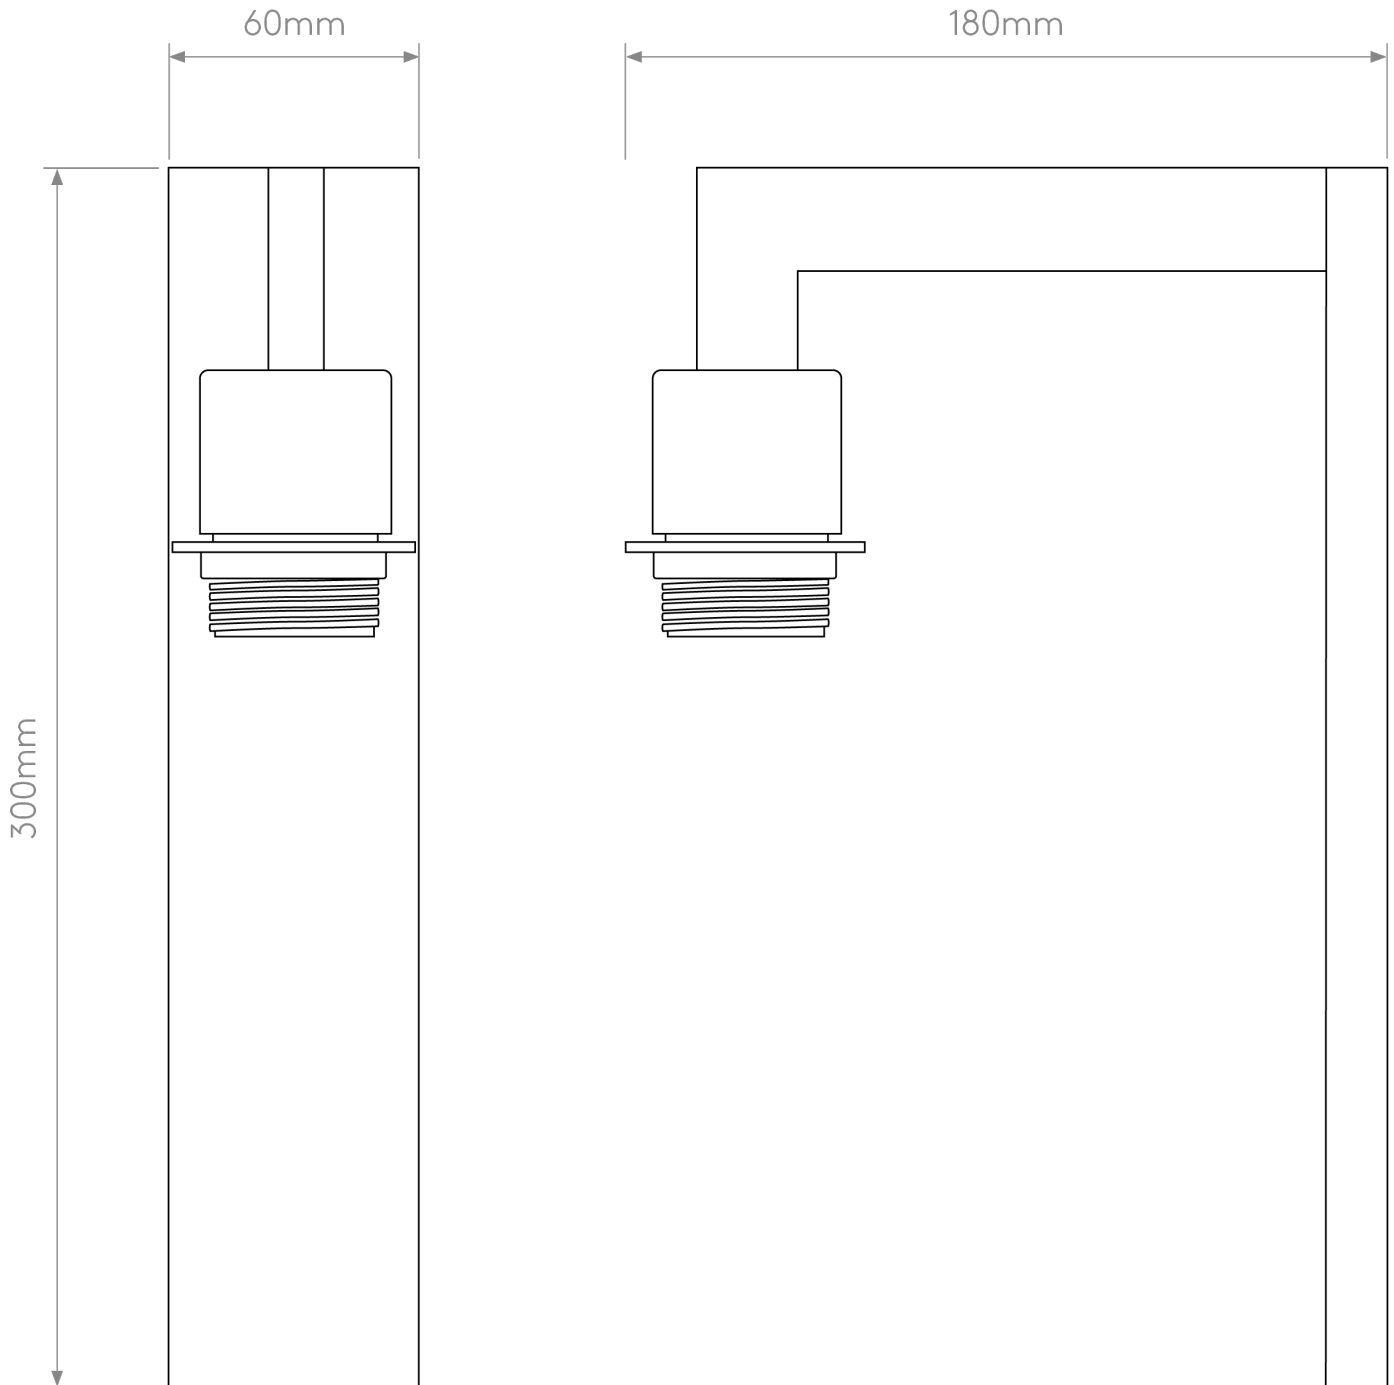

Astro Lighting - Ravello - 1222040 - Bronze Excluding Shade Wall Light

CONTACT