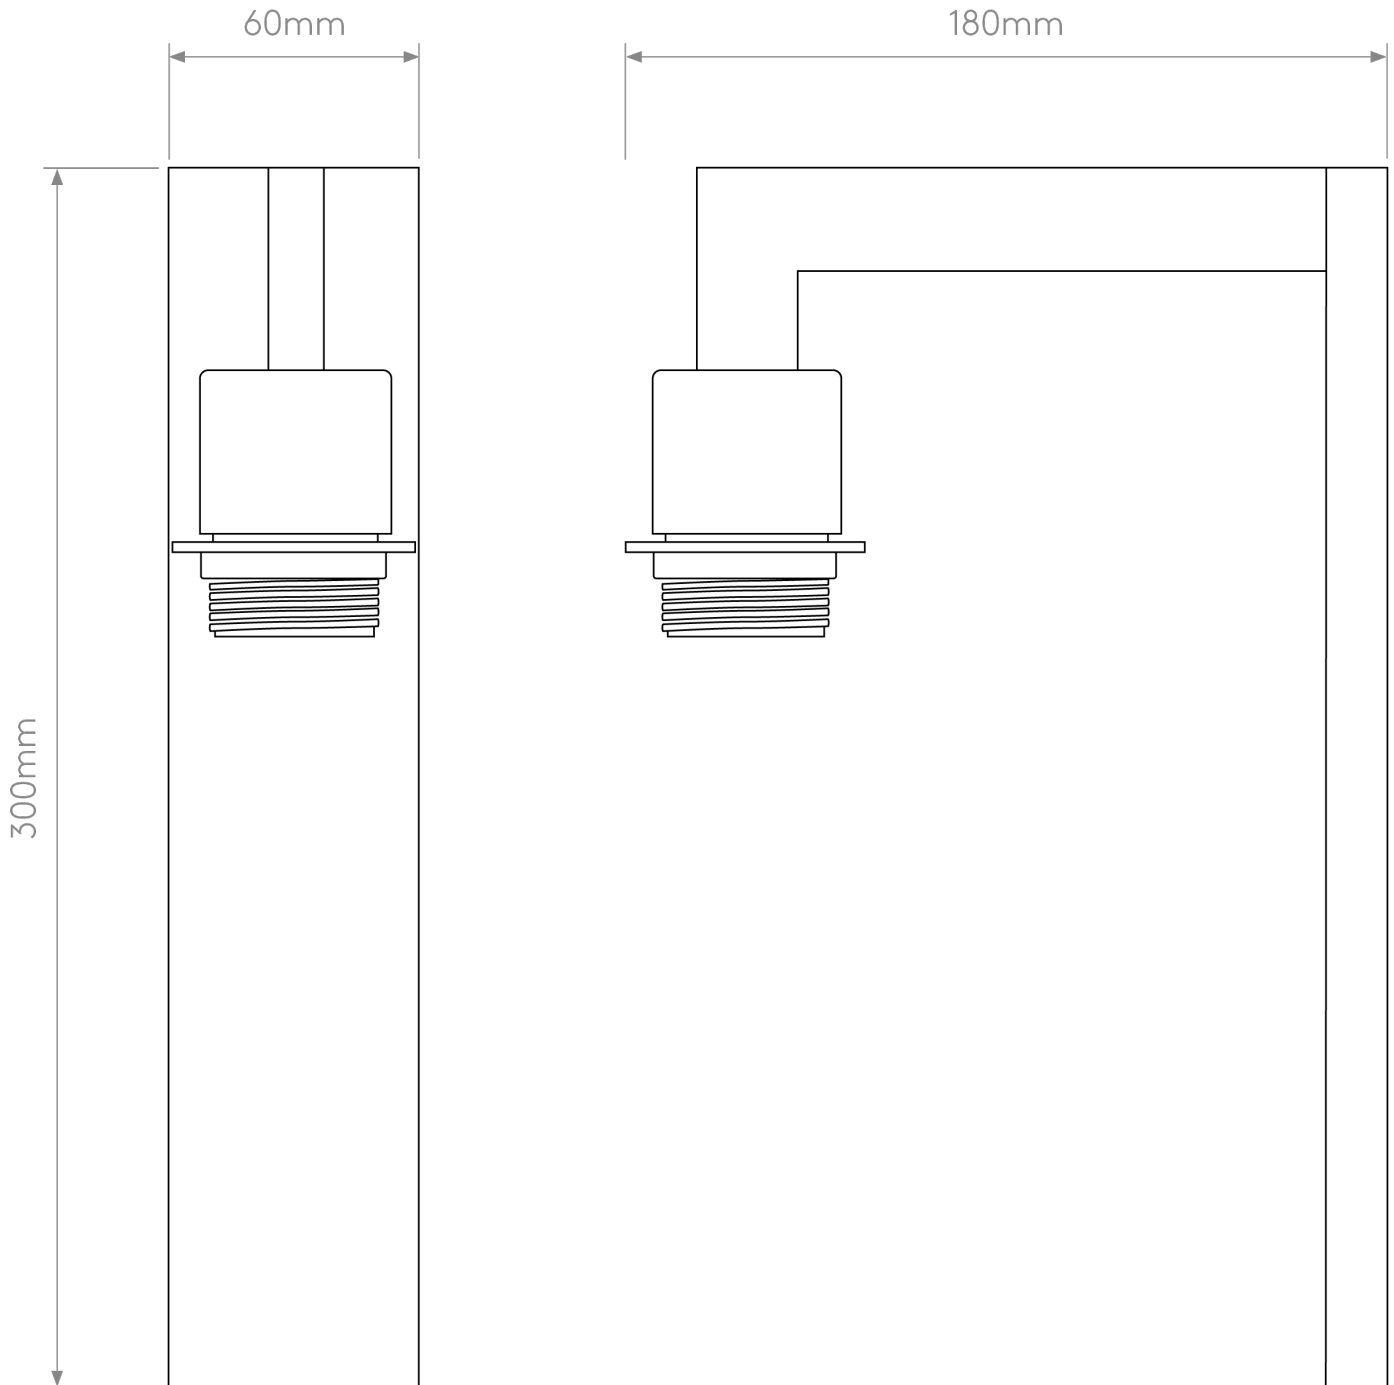

Astro Lighting - Ravello - 1222040 & 5016020 - Bronze White Wall Light

**CONTACT**