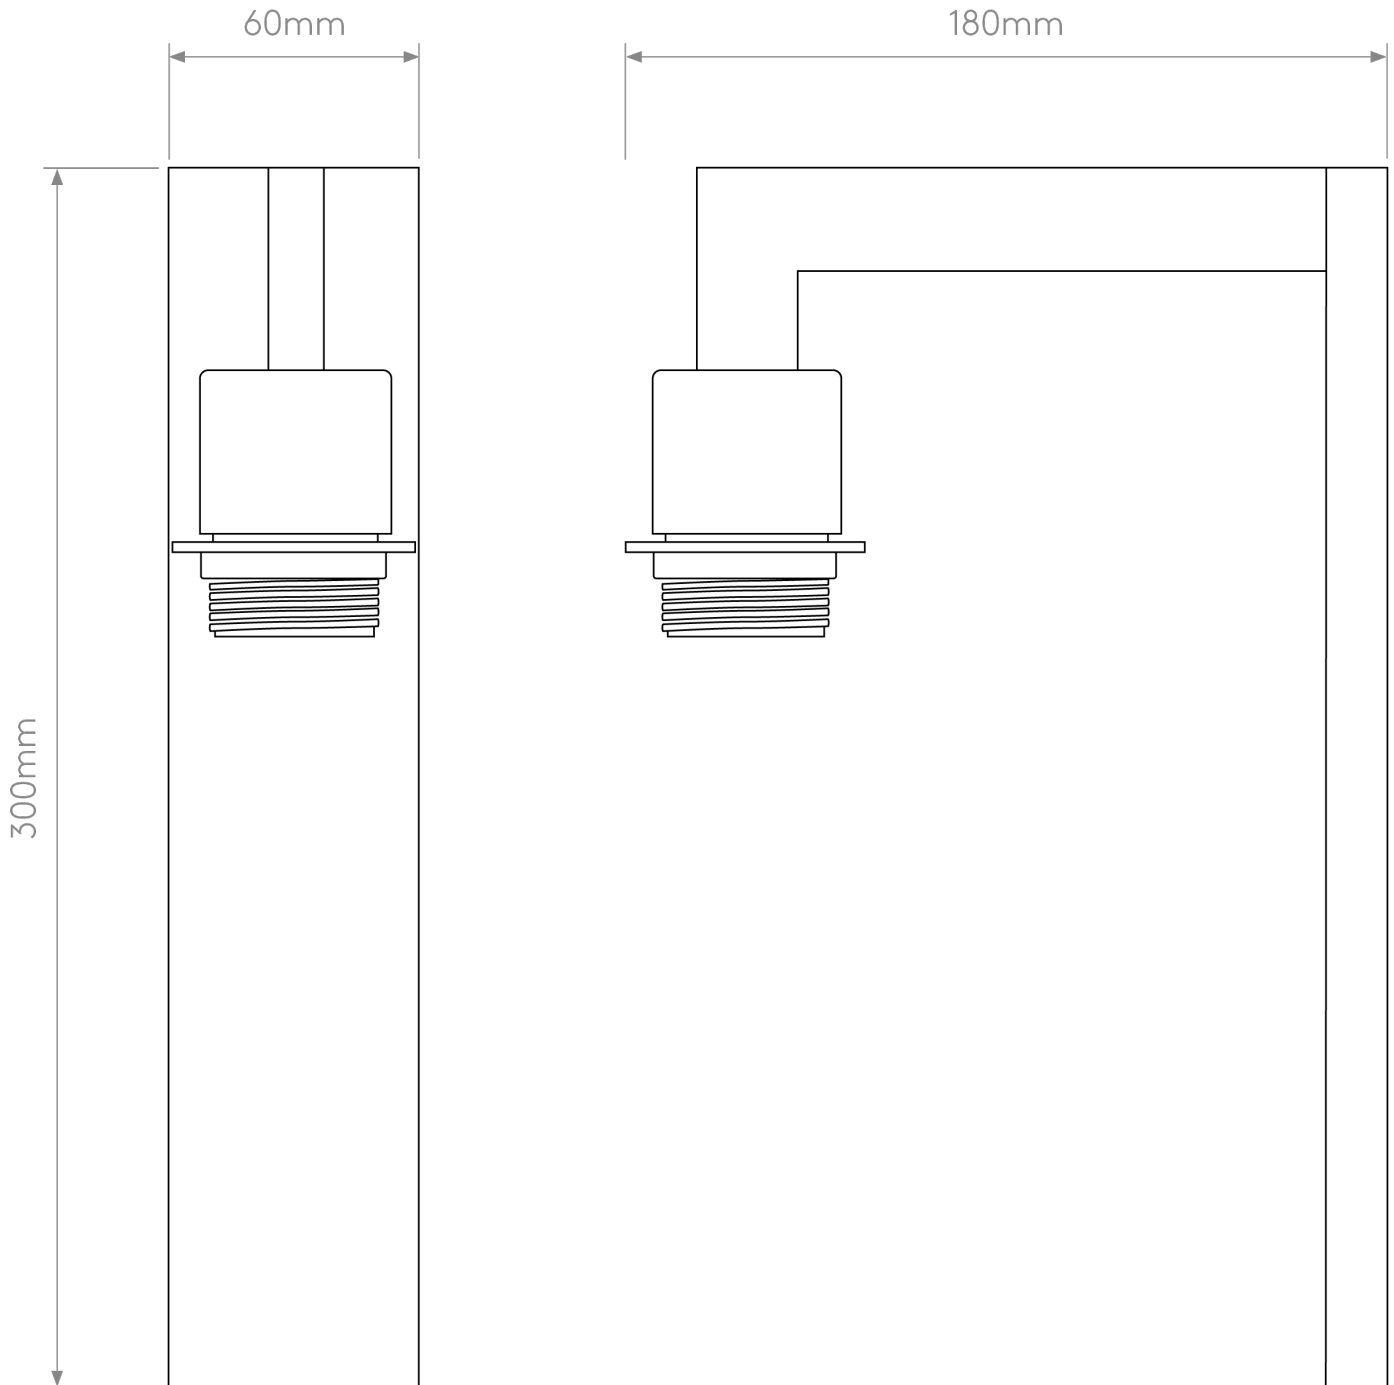

Astro Lighting - Ravello - 1222040 & 5016022 - Bronze Oyster Wall Light

**CONTACT**