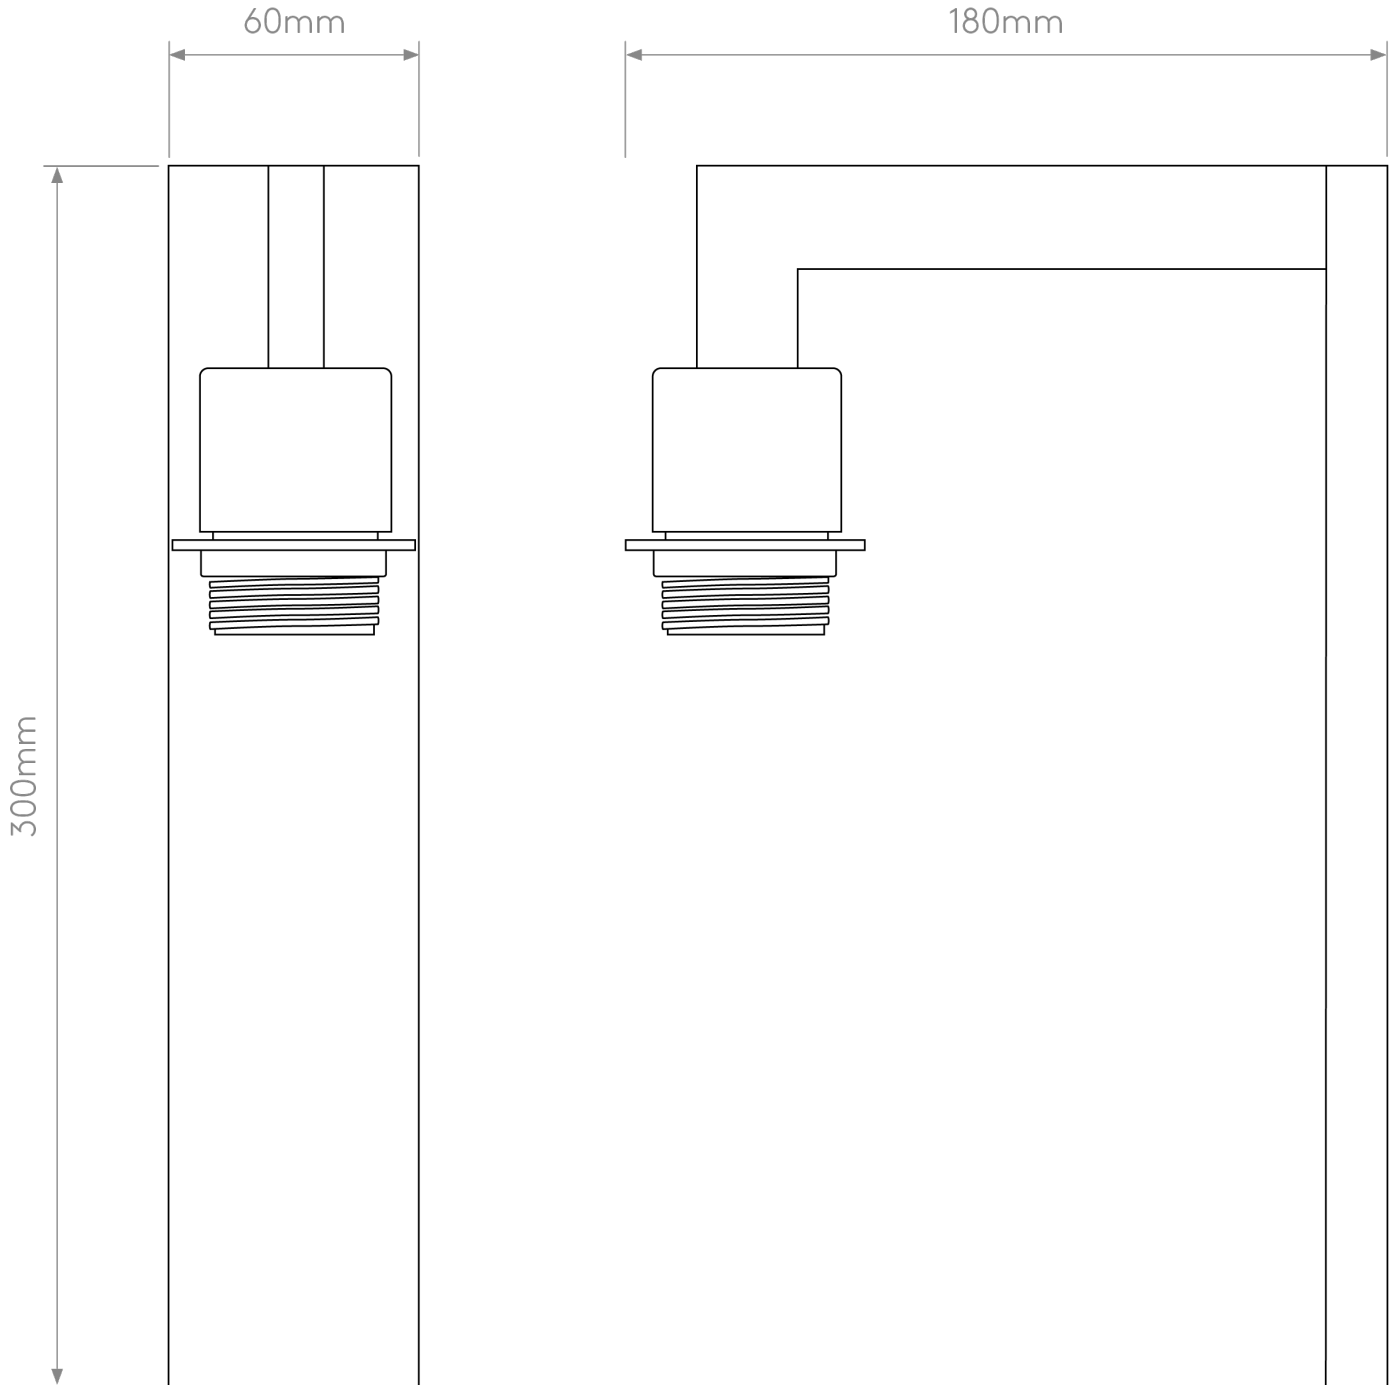

Astro Lighting - Ravello - 1222040 & 5016029 - Bronze Putty Wall Light

CONTACT