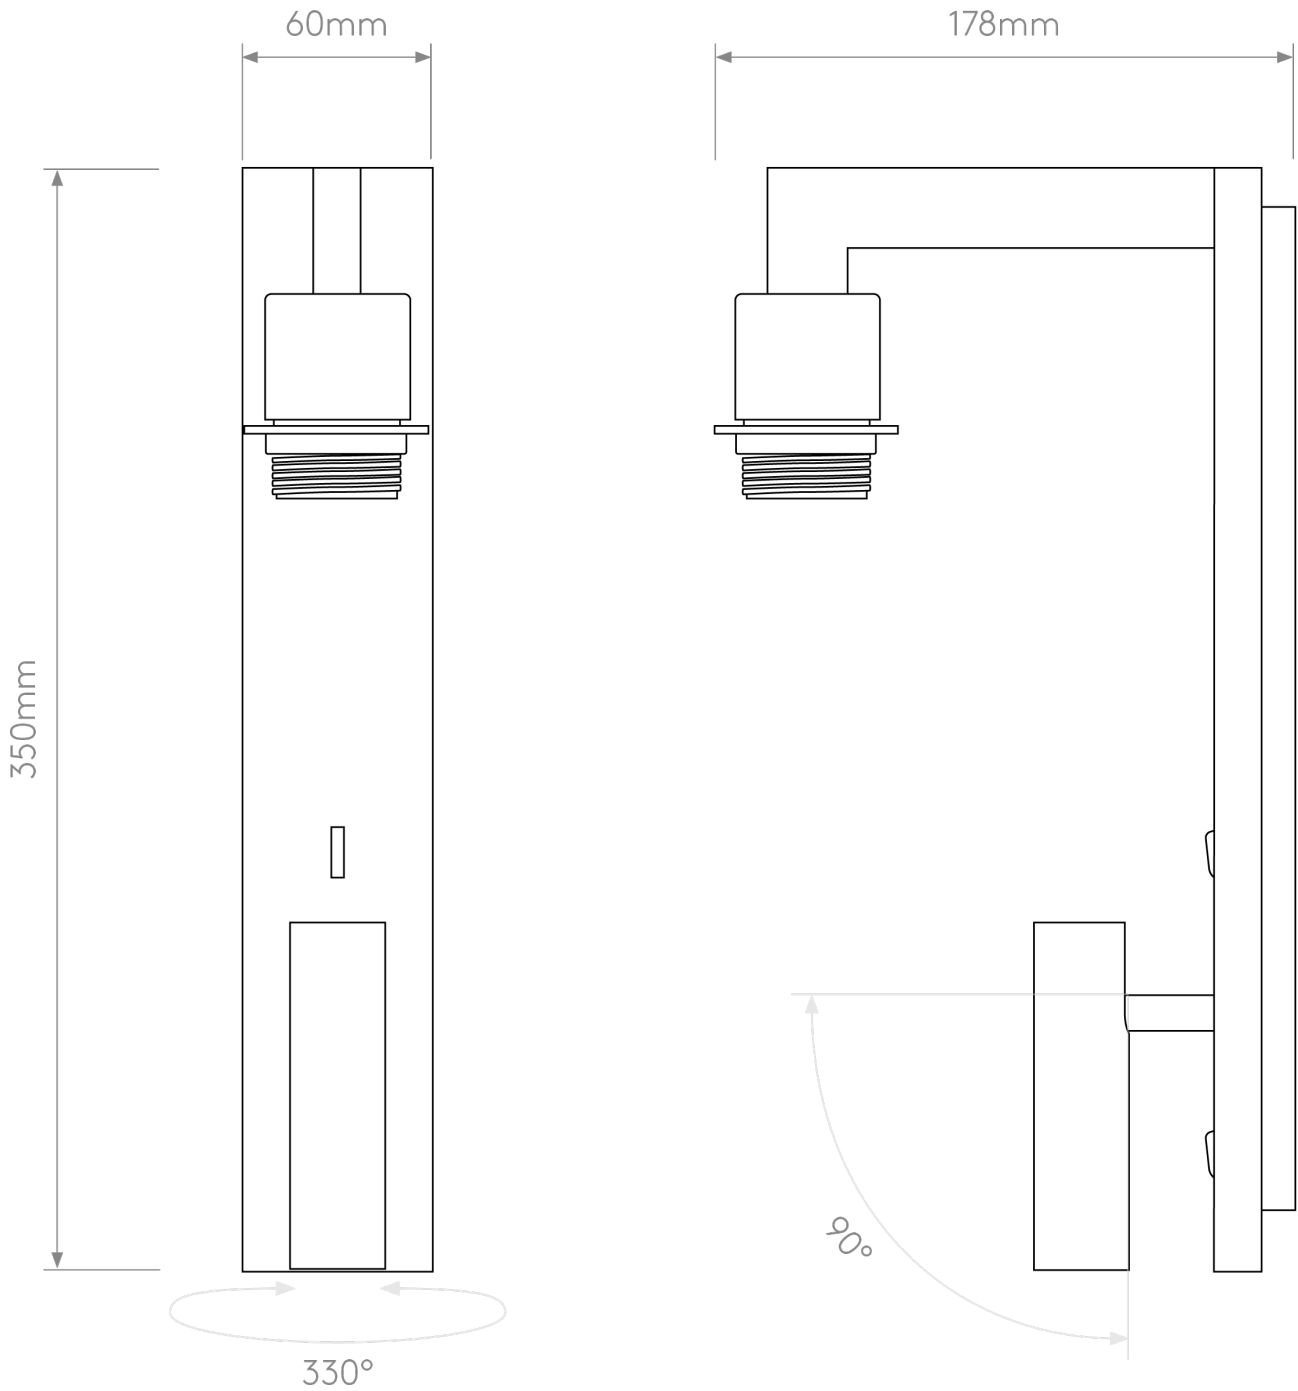

Astro Lighting - Ravello - 1222018 - Chrome Excluding Shade Reading Wall Light

CONTACT