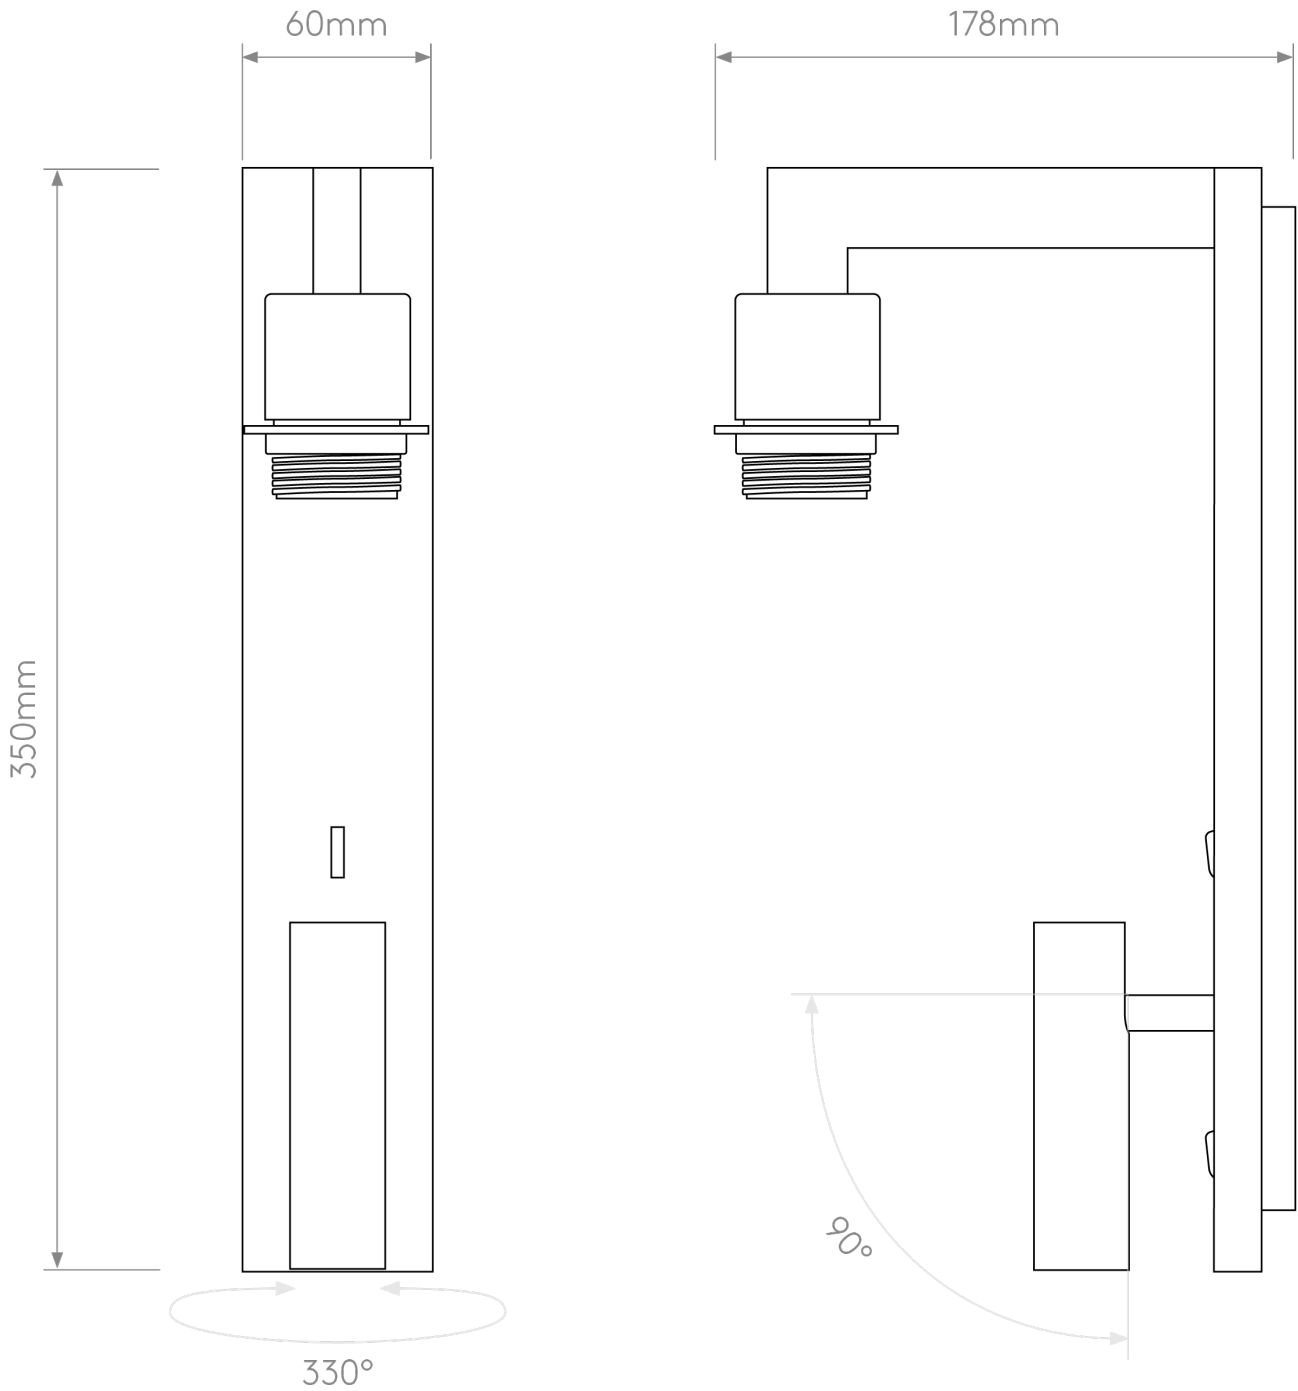

Astro Lighting - Ravello - 1222018 & 5016020 - Chrome White Reading Wall Light

**CONTACT**