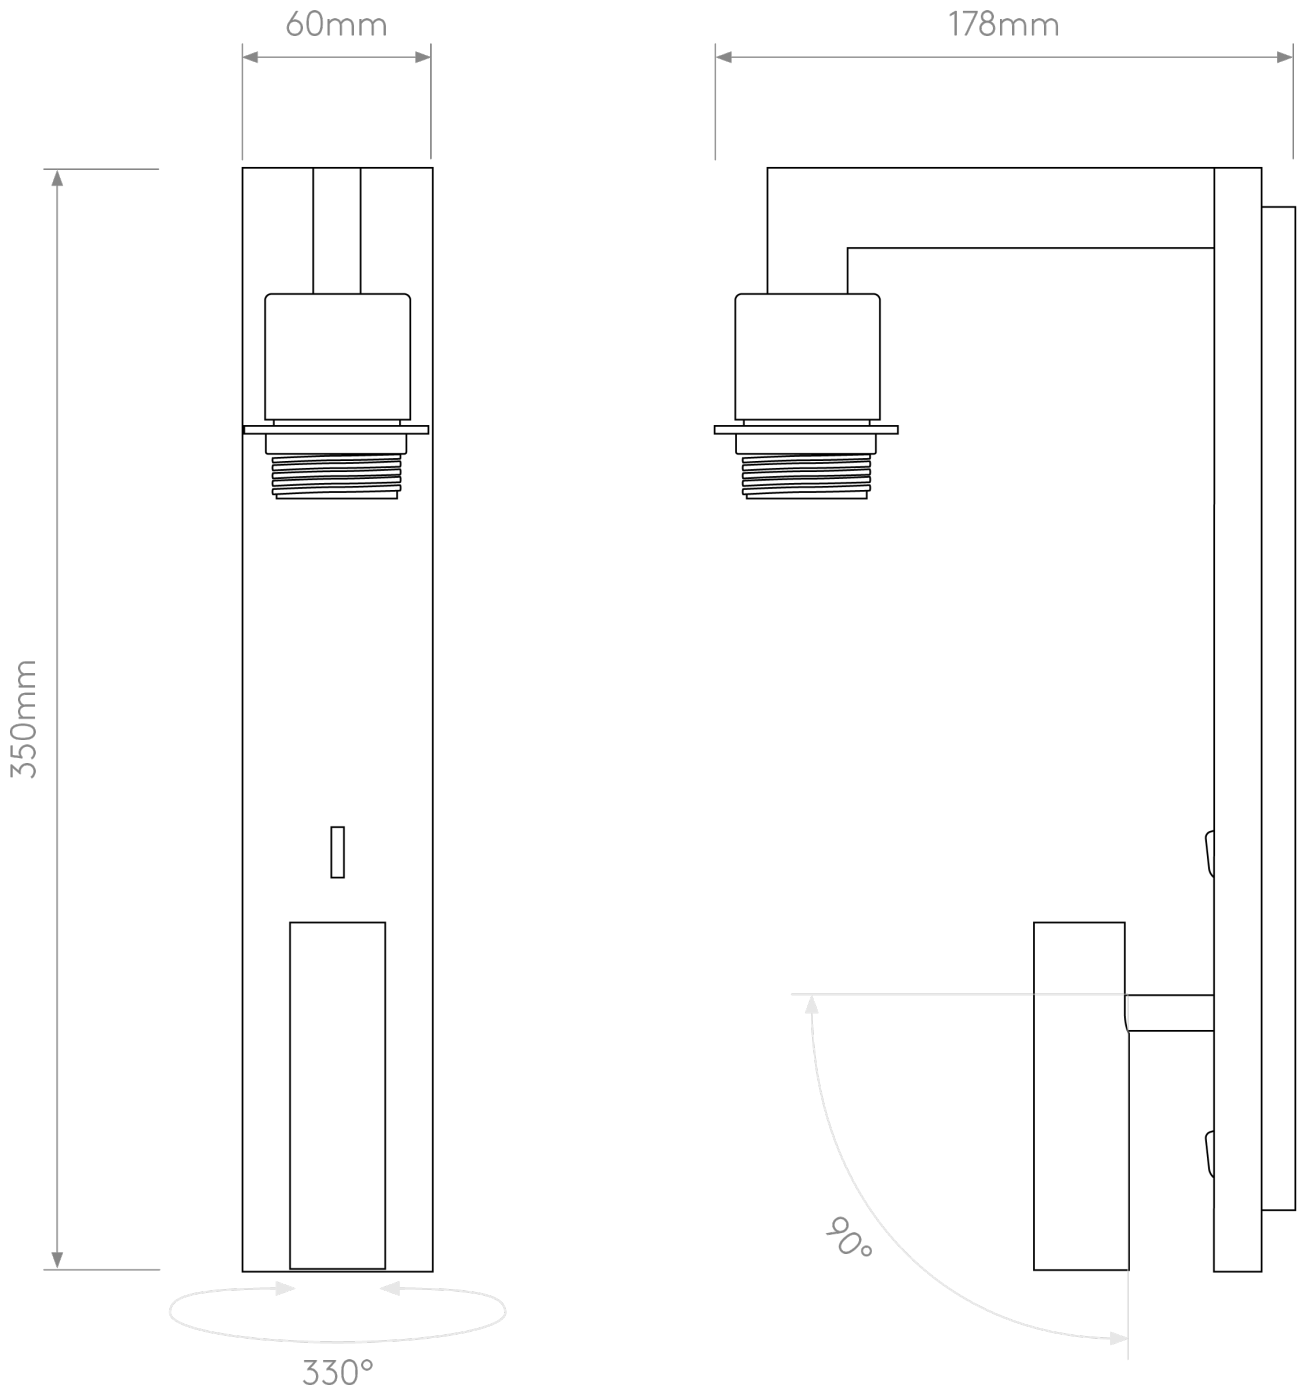

Astro Lighting - Ravello - 1222018 & 5016029 - Chrome Putty Reading Wall Light

CONTACT