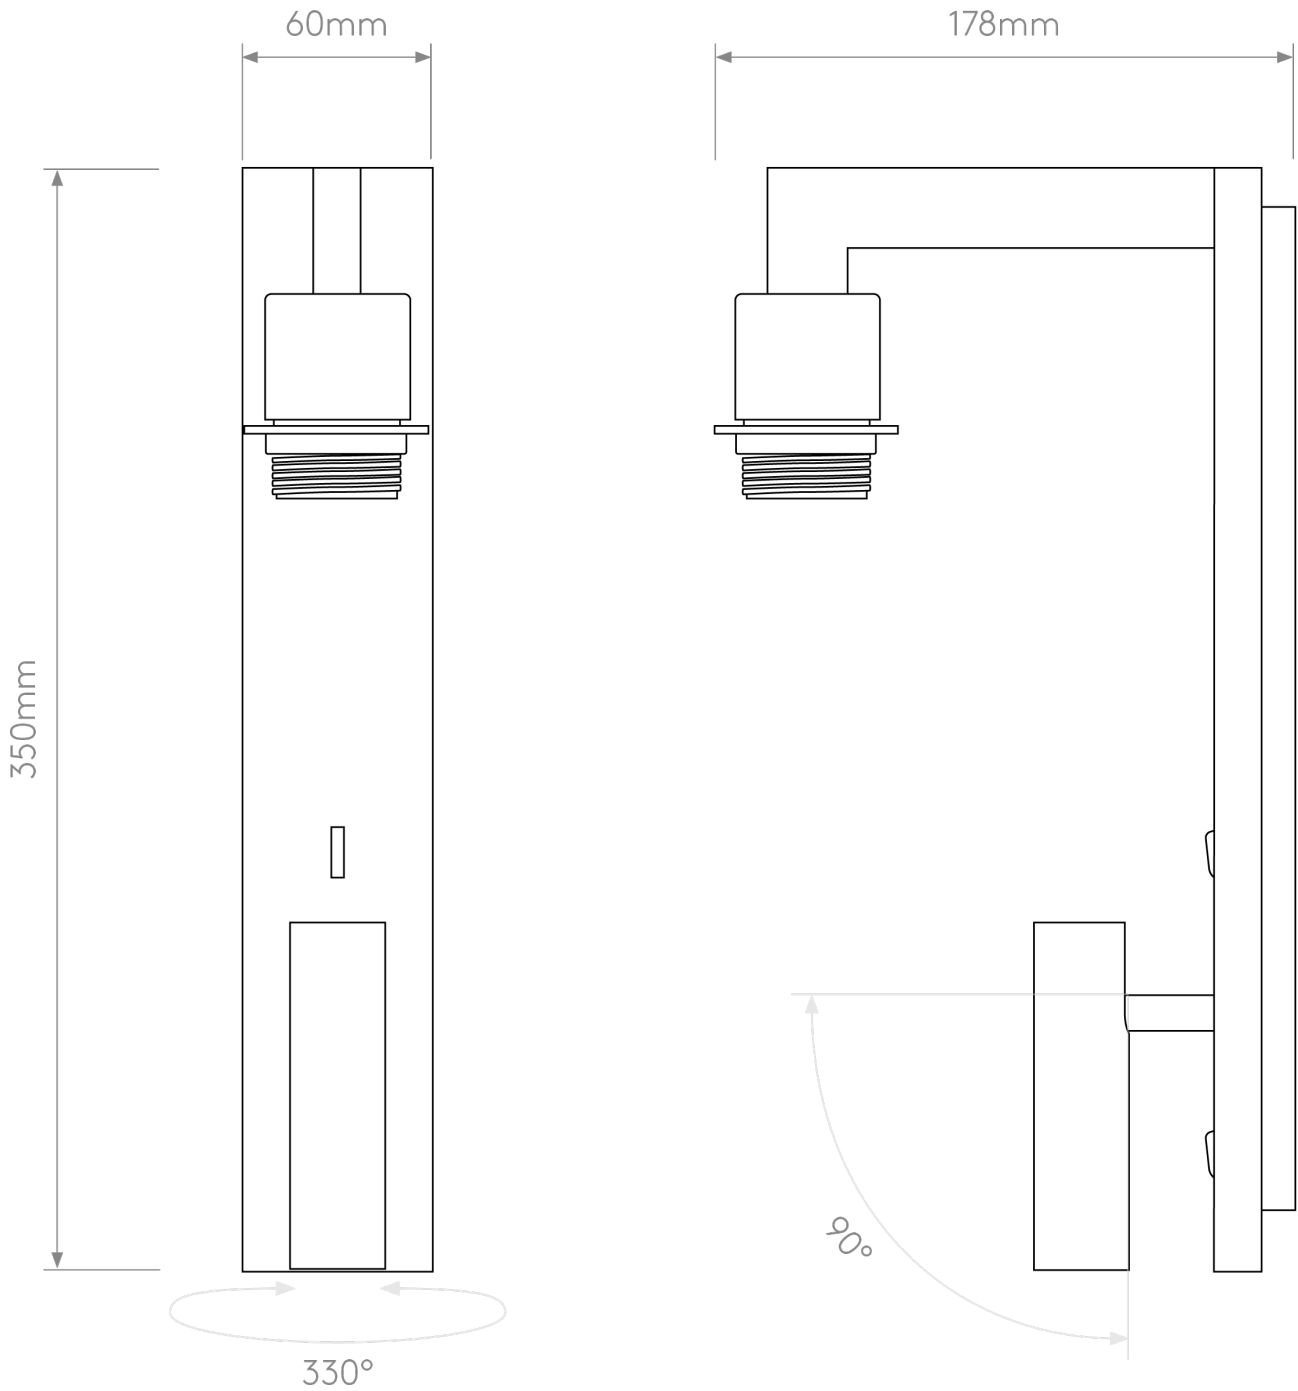

Astro Lighting - Ravello - 1222020 - Bronze Excluding Shade Reading Wall Light

CONTACT