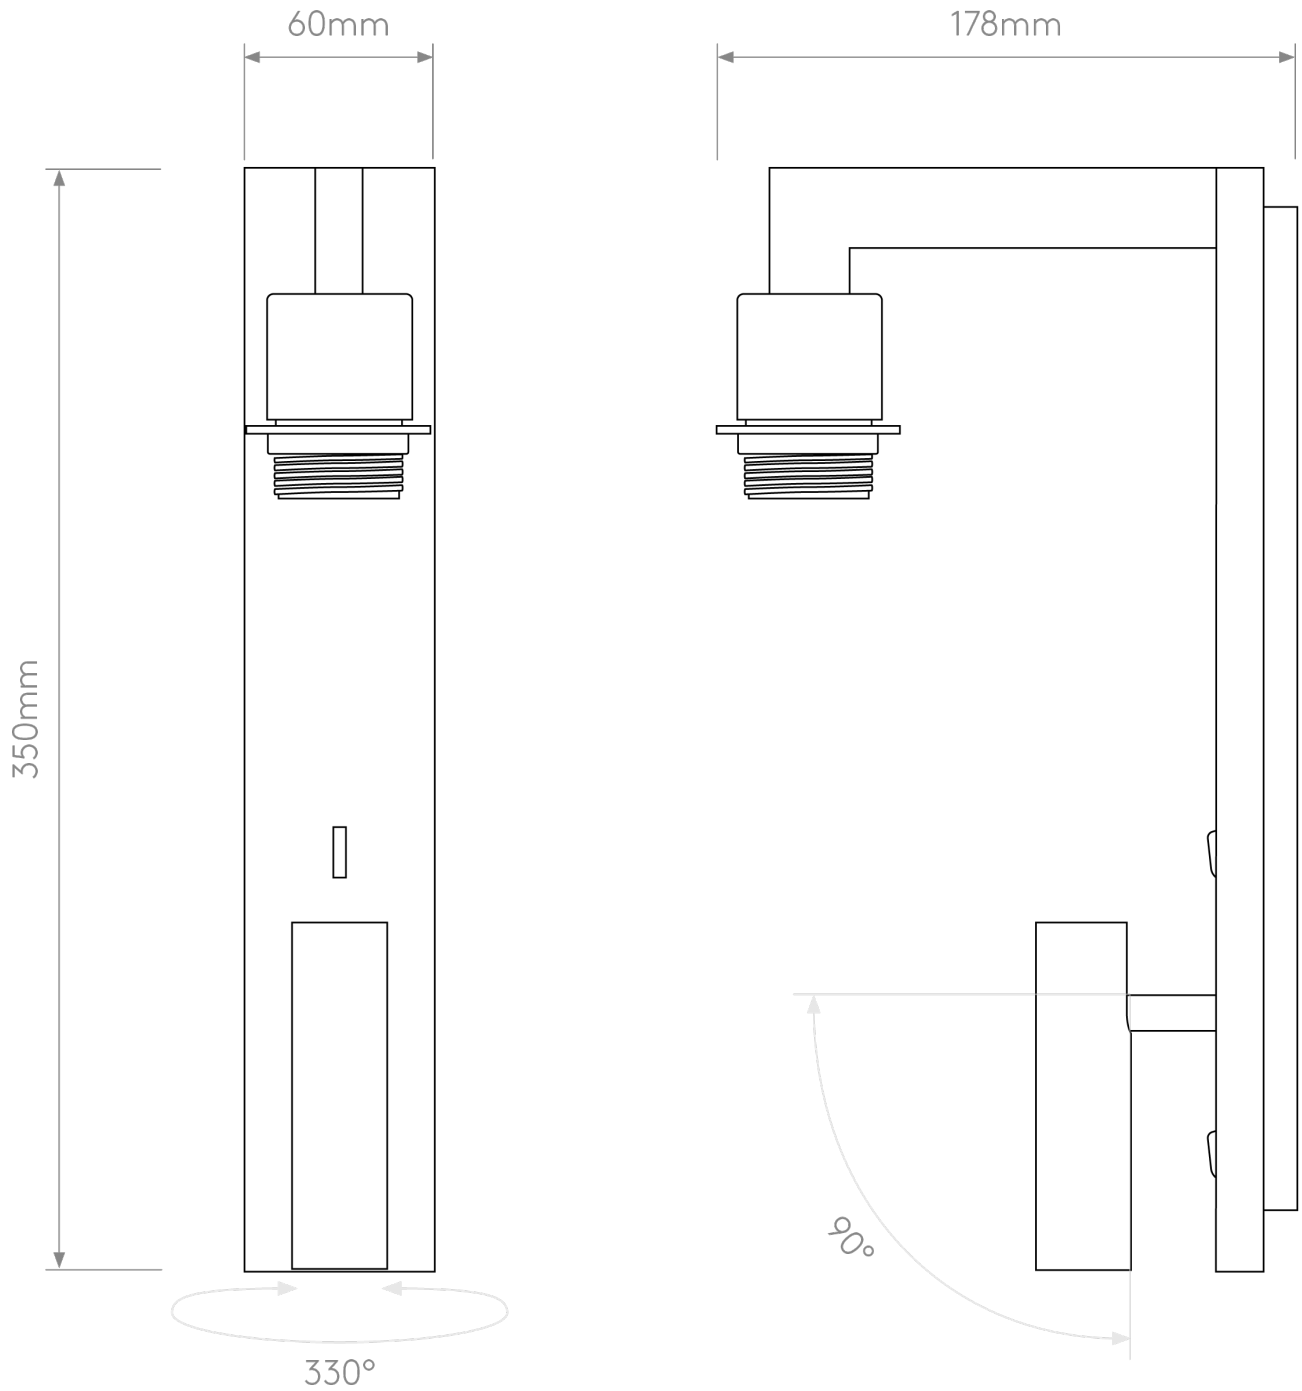

Astro Lighting - Ravello - 1222020 & 5016020 - Bronze White Reading Wall Light

CONTACT