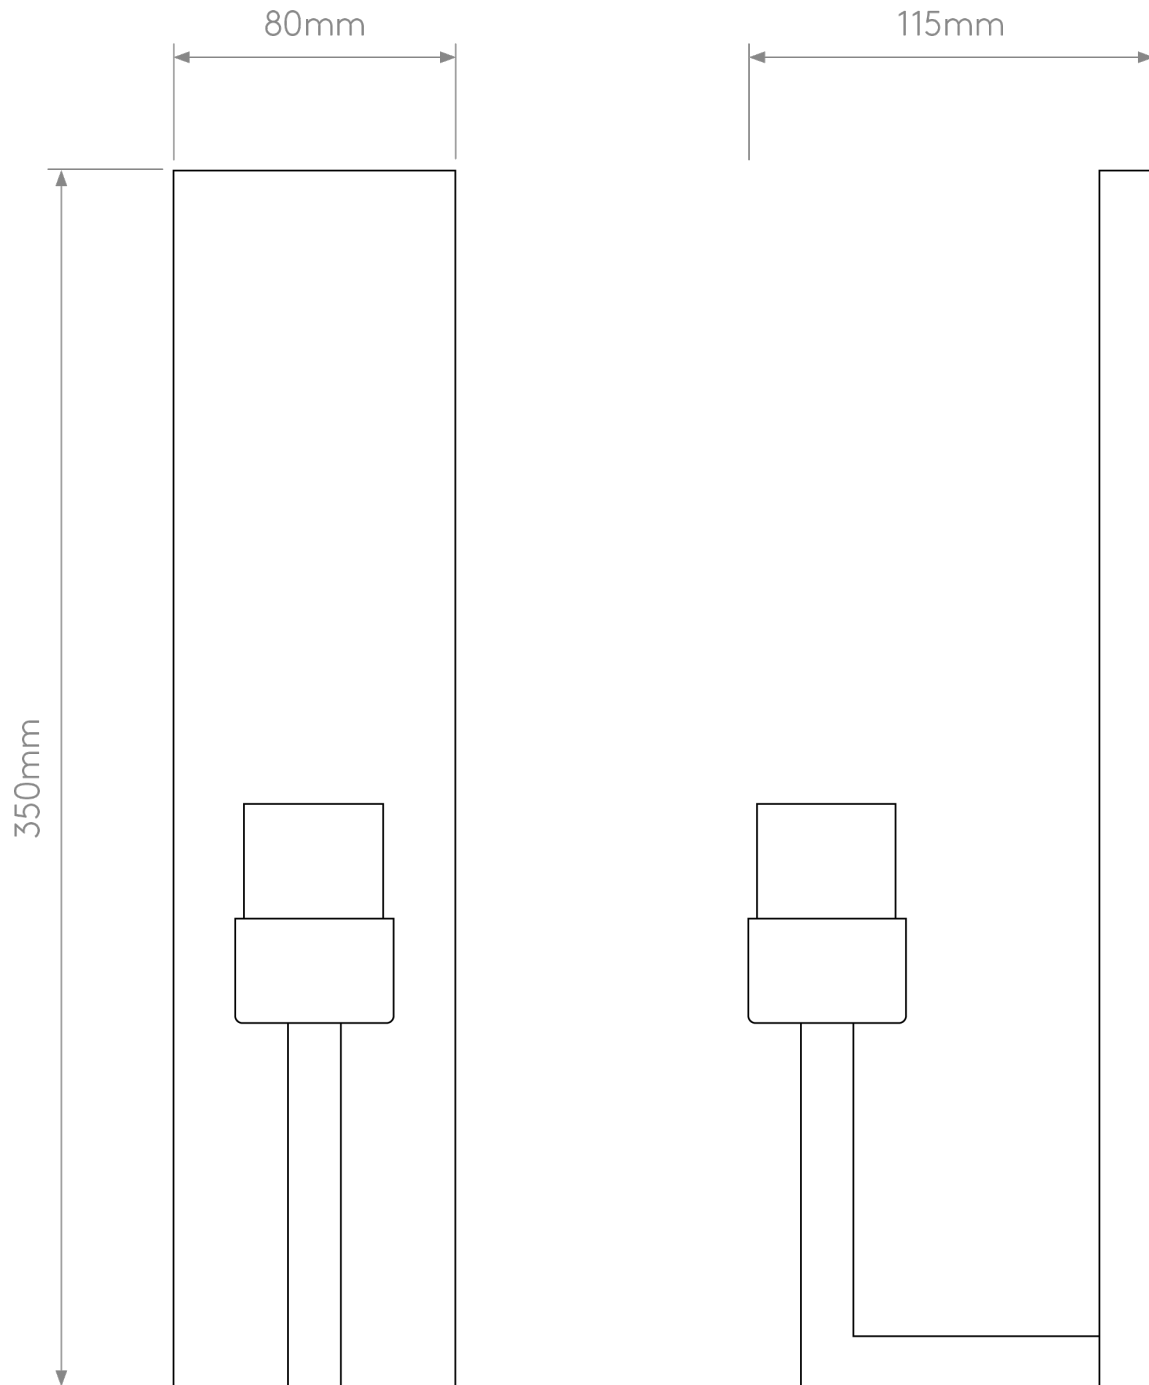

Astro Lighting - Riva - 1214001 - Chrome IP44 Excluding Shade Bathroom Wall Light

CONTACT