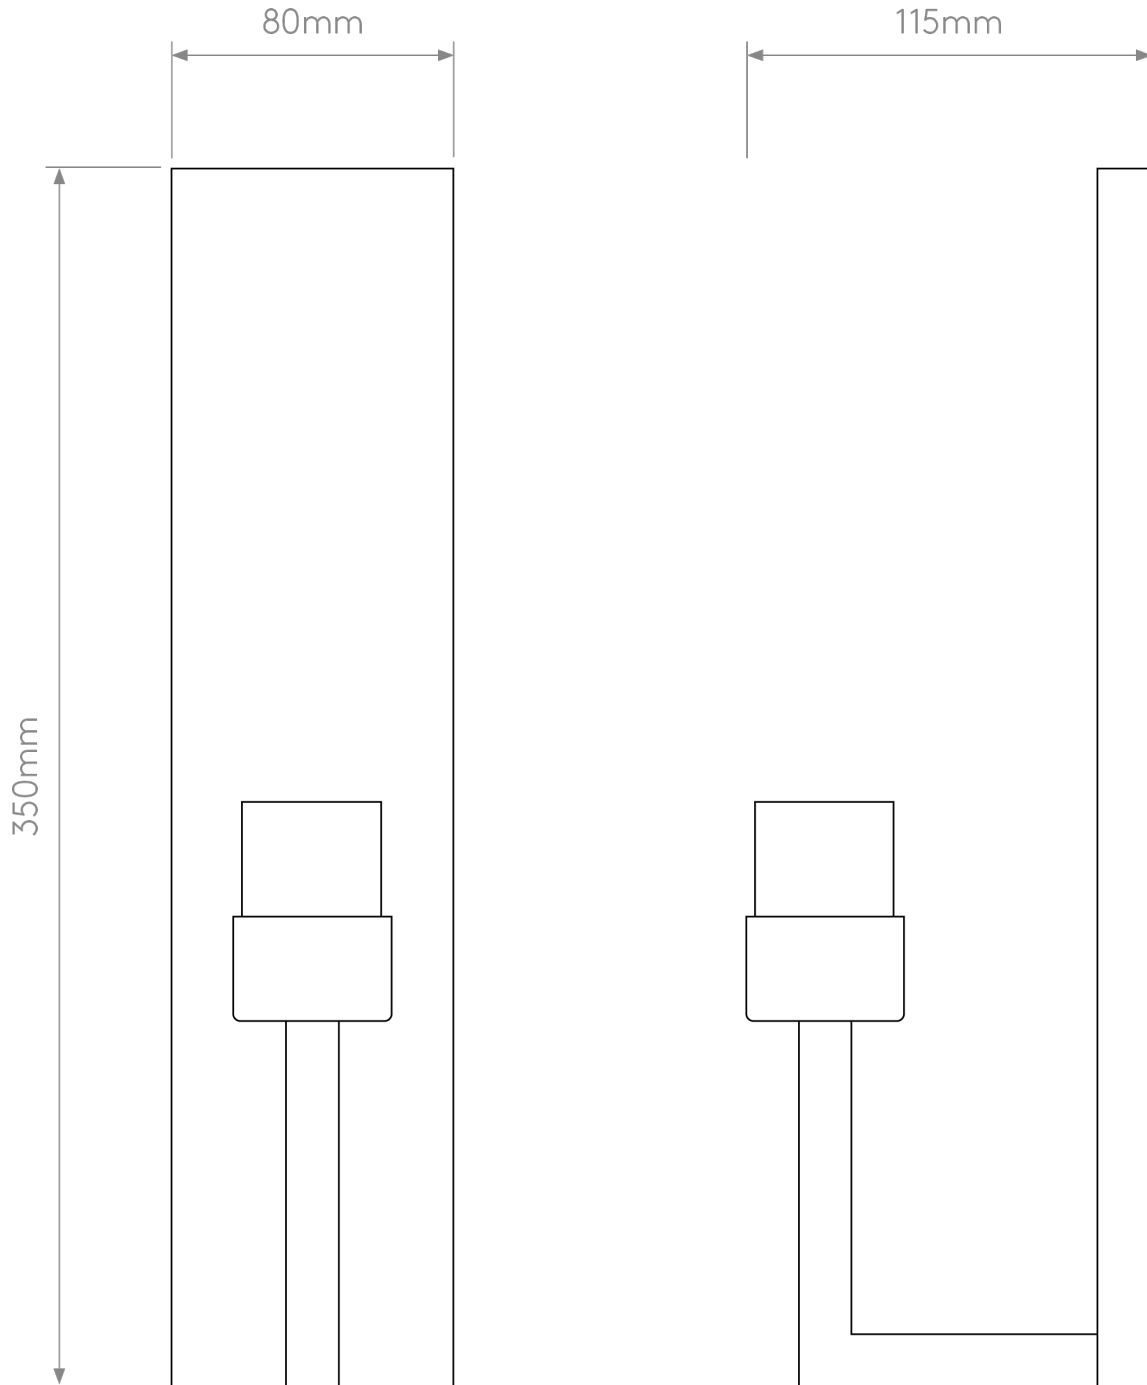

Astro Lighting - Riva - 1214001 & 5018004 - Chrome White IP44 Bathroom Wall Light

**CONTACT**