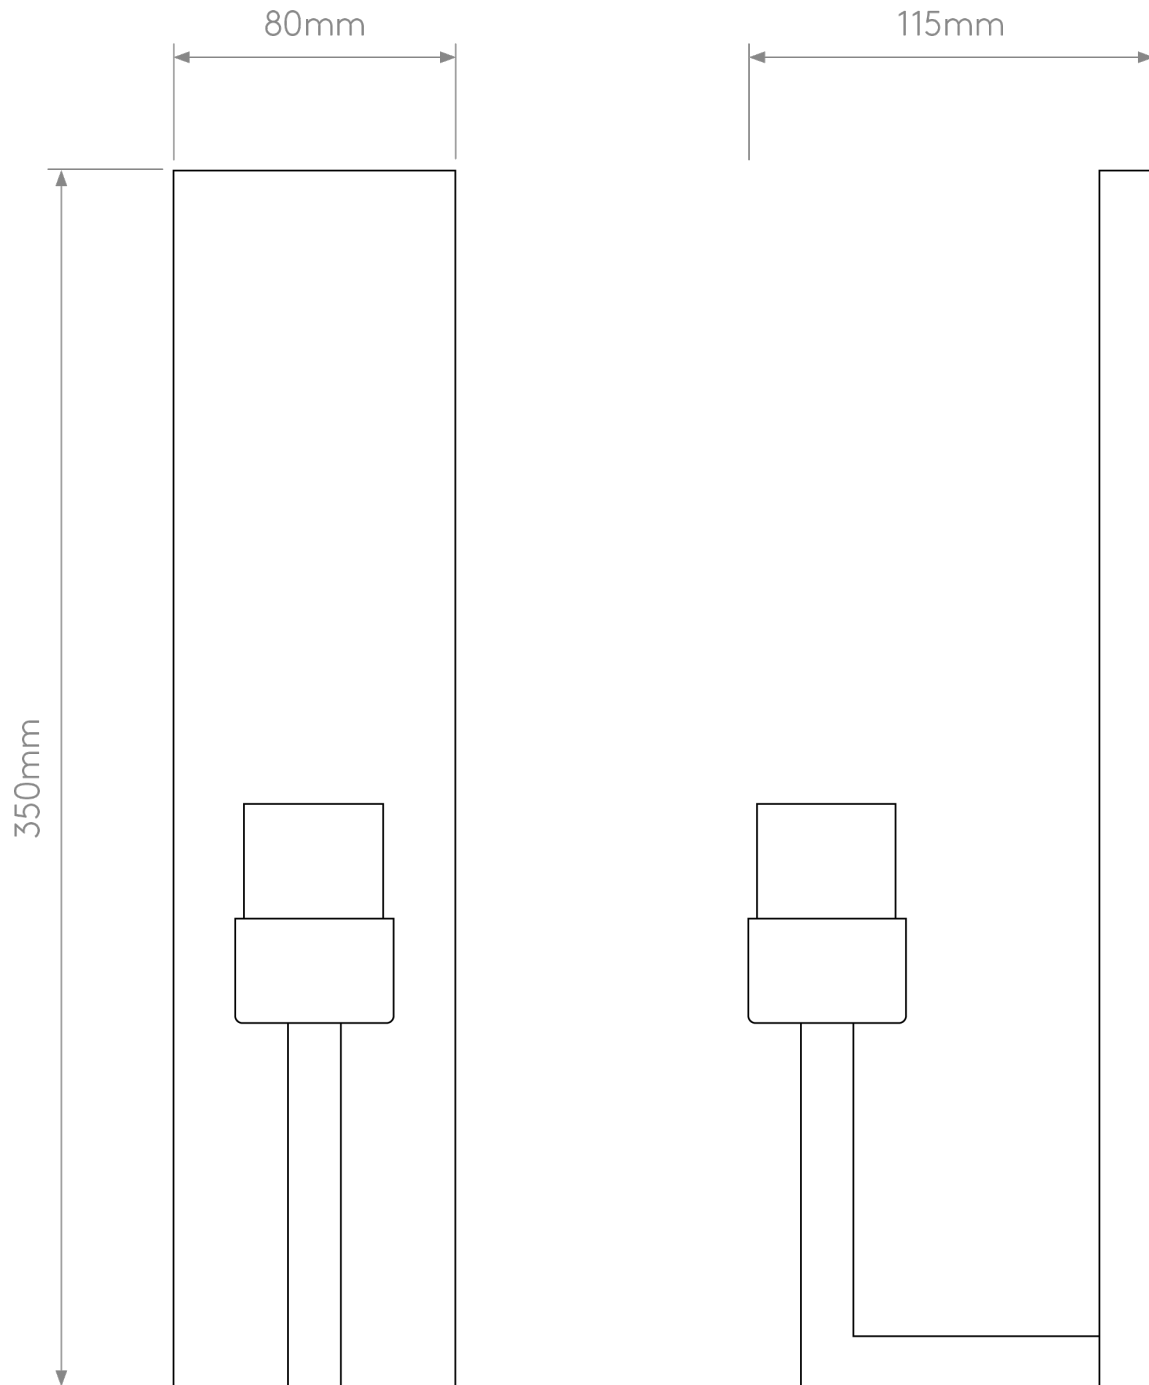

Astro Lighting - Riva - 1214001 & 5018007 - Chrome White Glass IP44 Bathroom Wall Light

CONTACT