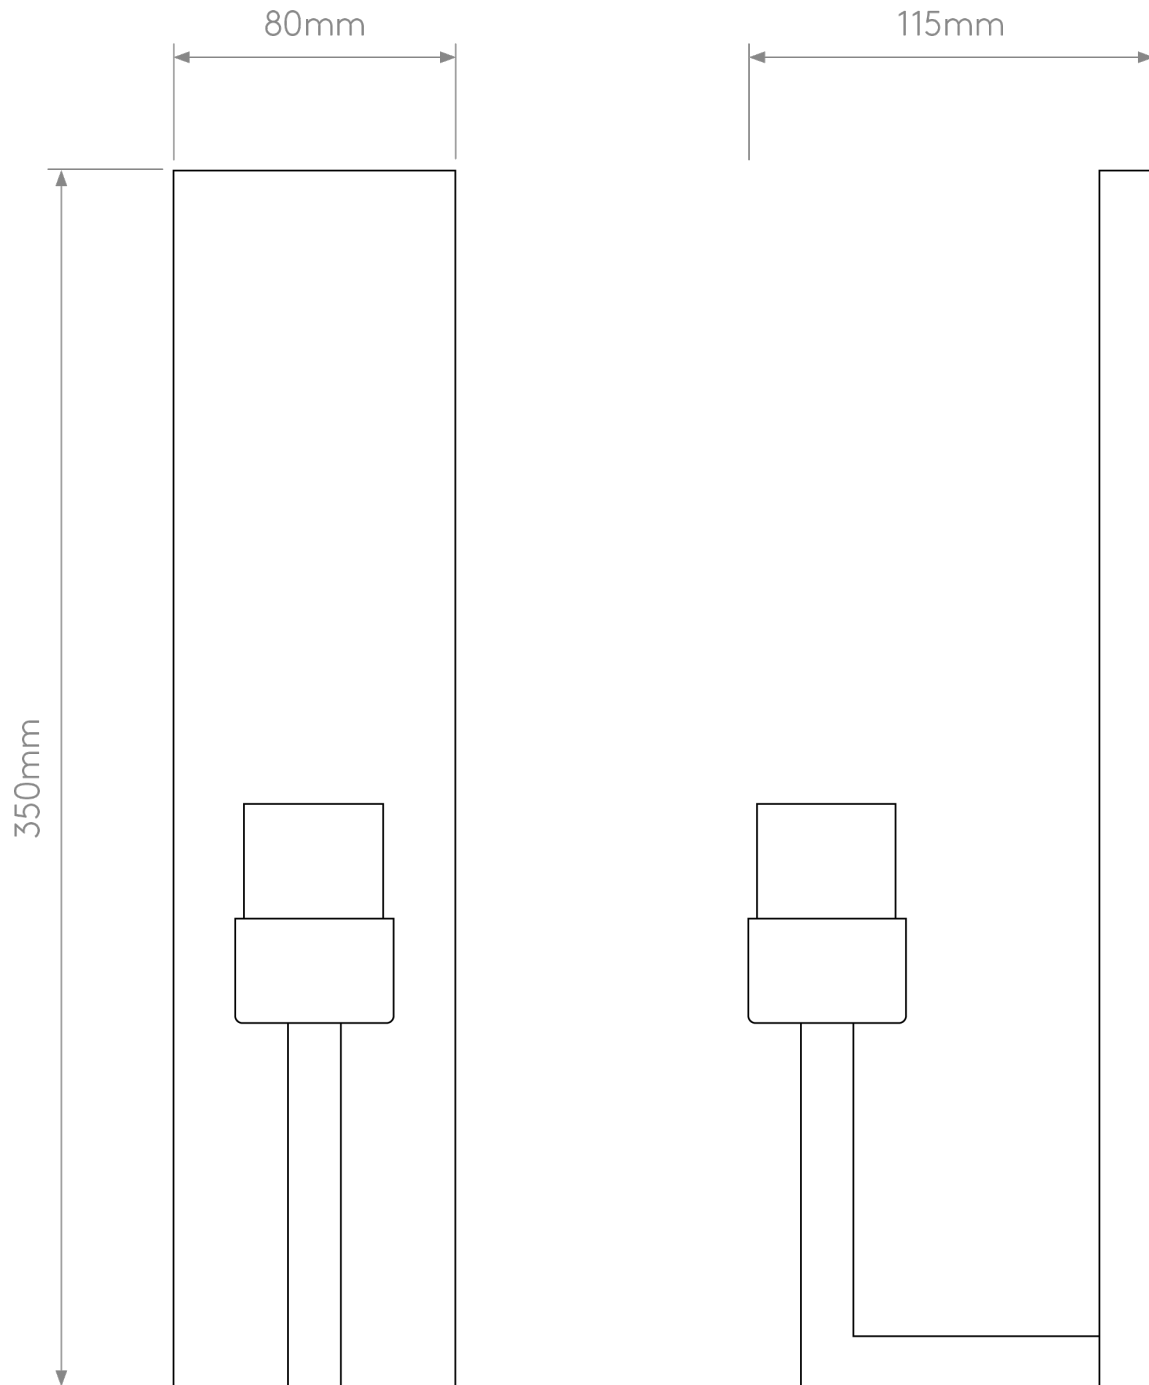

Astro Lighting - Riva - 1214001 & 5018014 - Chrome Putty IP44 Bathroom Wall Light

CONTACT