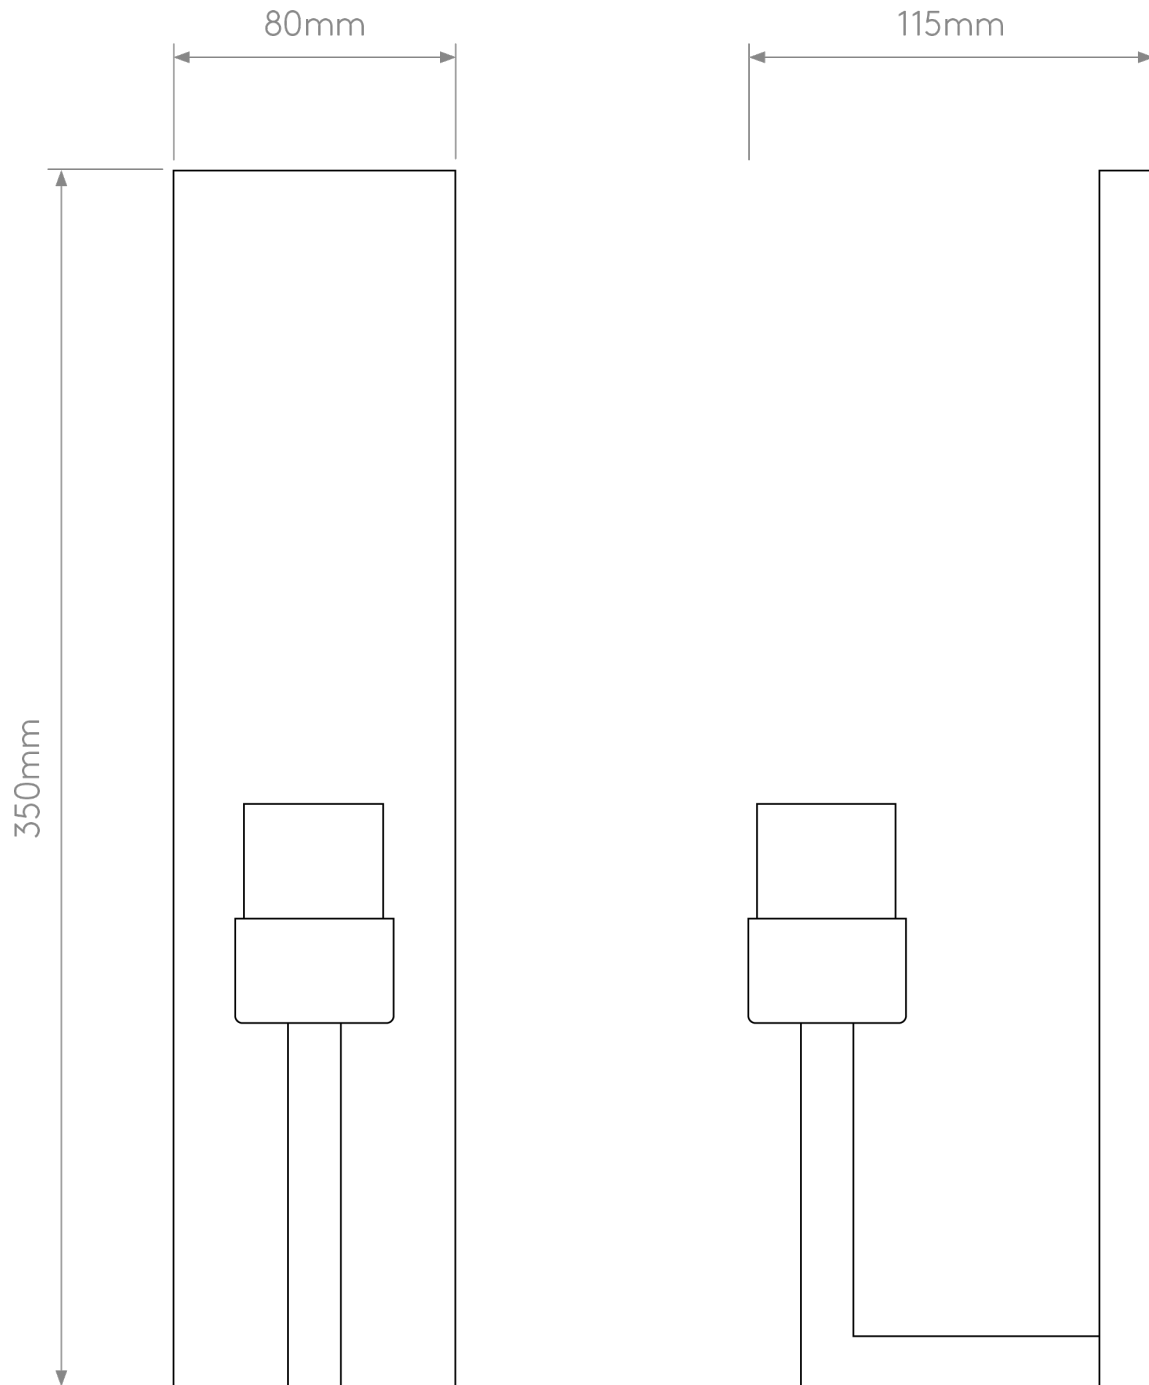

Astro Lighting - Riva - 1214004 - Nickel IP44 Excluding Shade Bathroom Wall Light

CONTACT