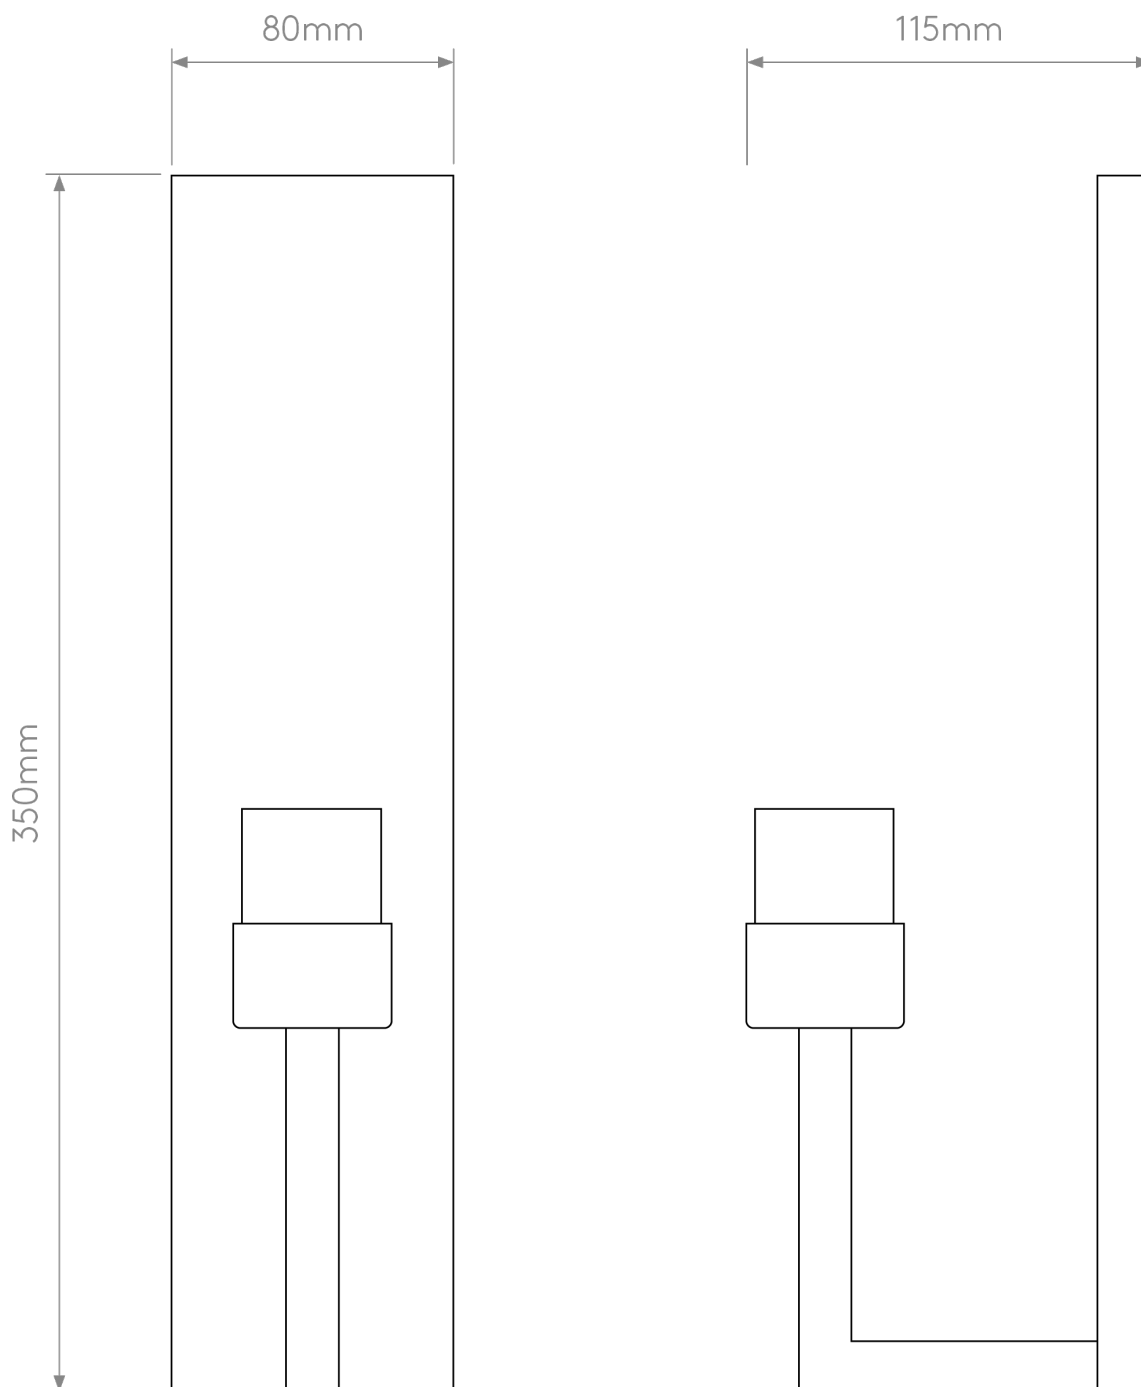

Astro Lighting - Riva - 1214004 & 5018007 - Nickel White Glass IP44 Bathroom Wall Light

**CONTACT**