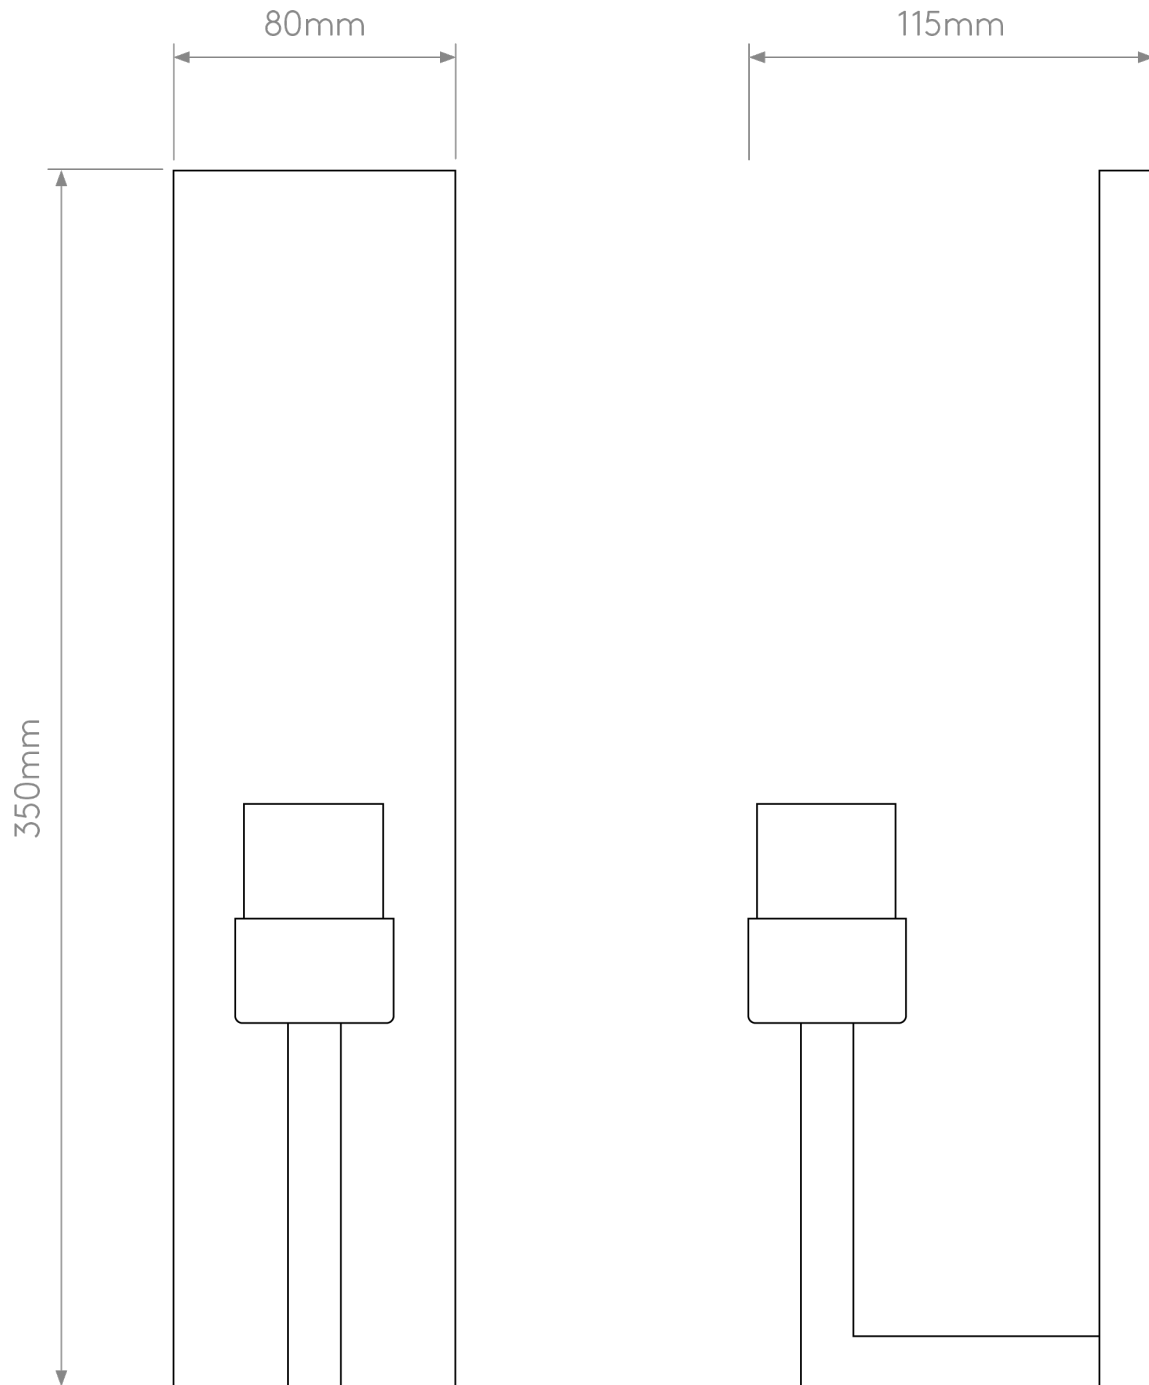

Astro Lighting - Riva - 1214004 & 5018014 - Nickel Putty IP44 Bathroom Wall Light

CONTACT