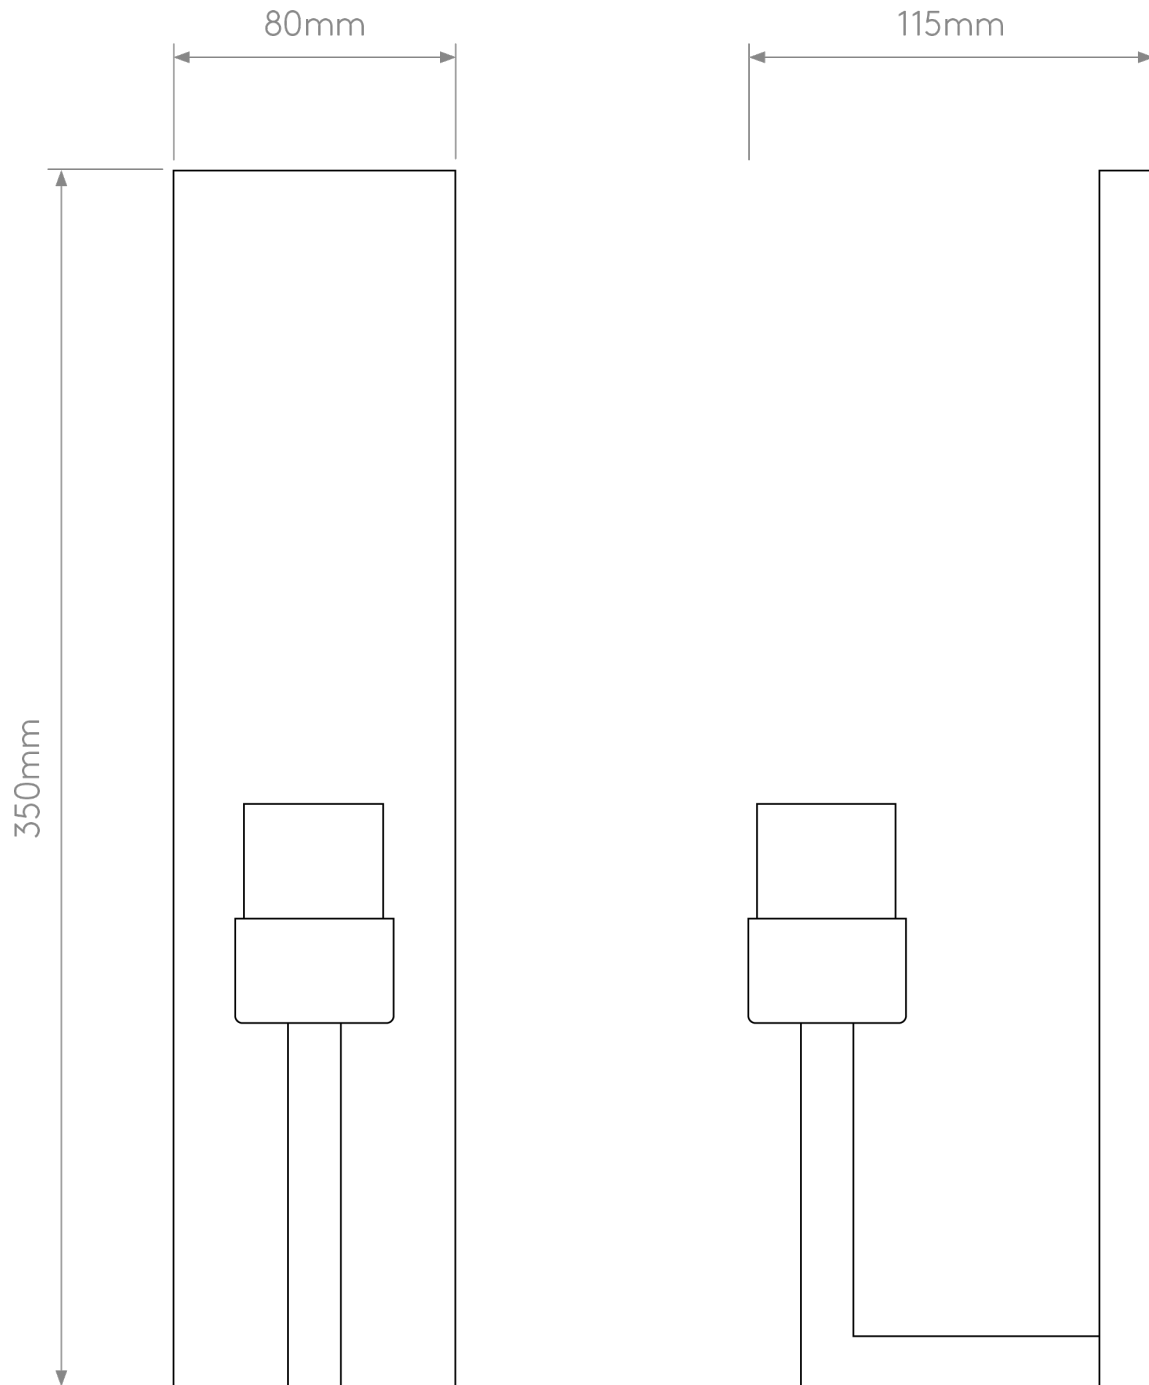

Astro Lighting - Riva - 1214010 - Bronze IP44 Excluding Shade Bathroom Wall Light

CONTACT