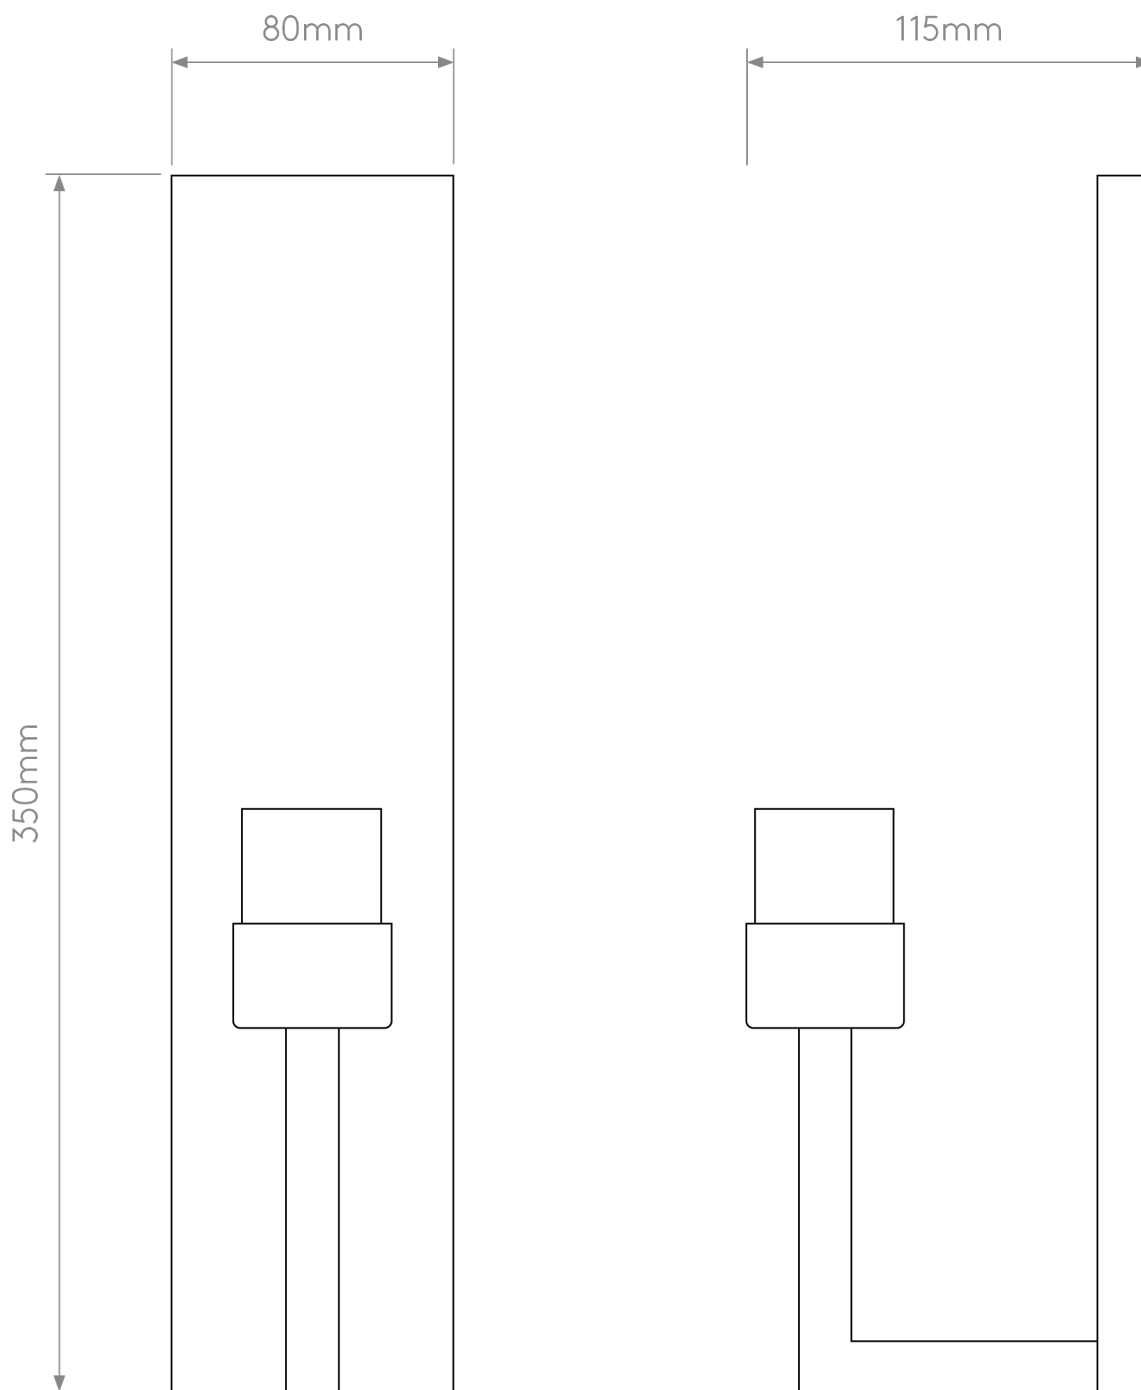

Astro Lighting - Riva - 1214010 & 5018004 - Bronze White IP44 Bathroom Wall Light

CONTACT