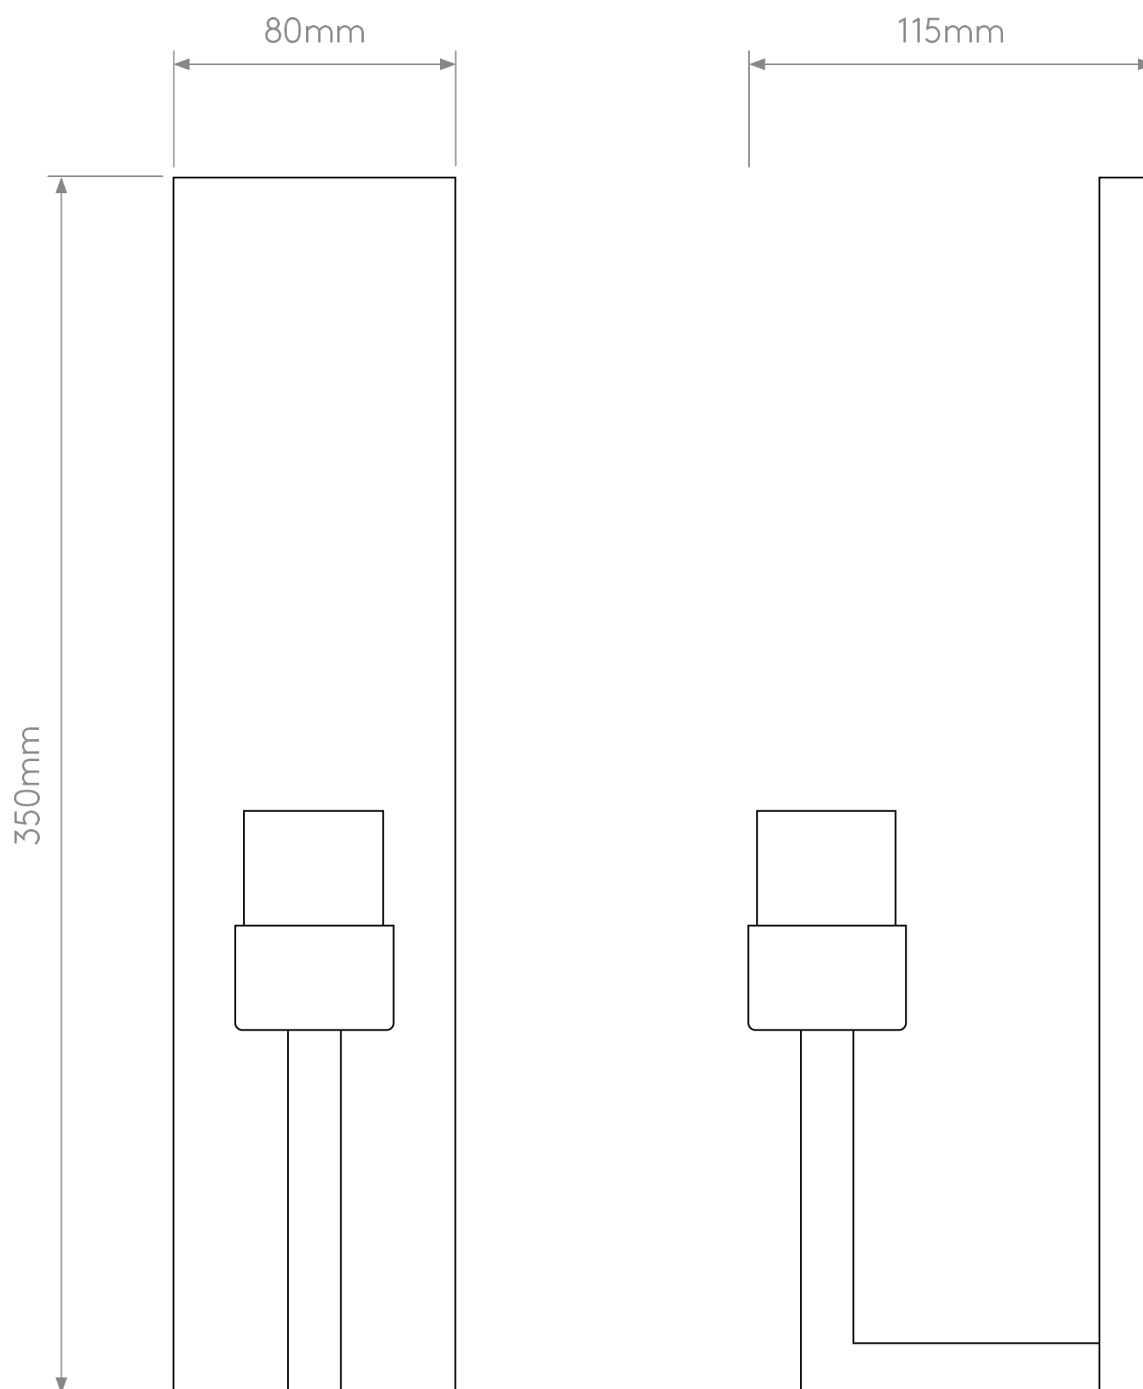

Astro Lighting - Riva - 1214010 & 5018007 - Bronze White Glass IP44 Bathroom Wall Light

CONTACT