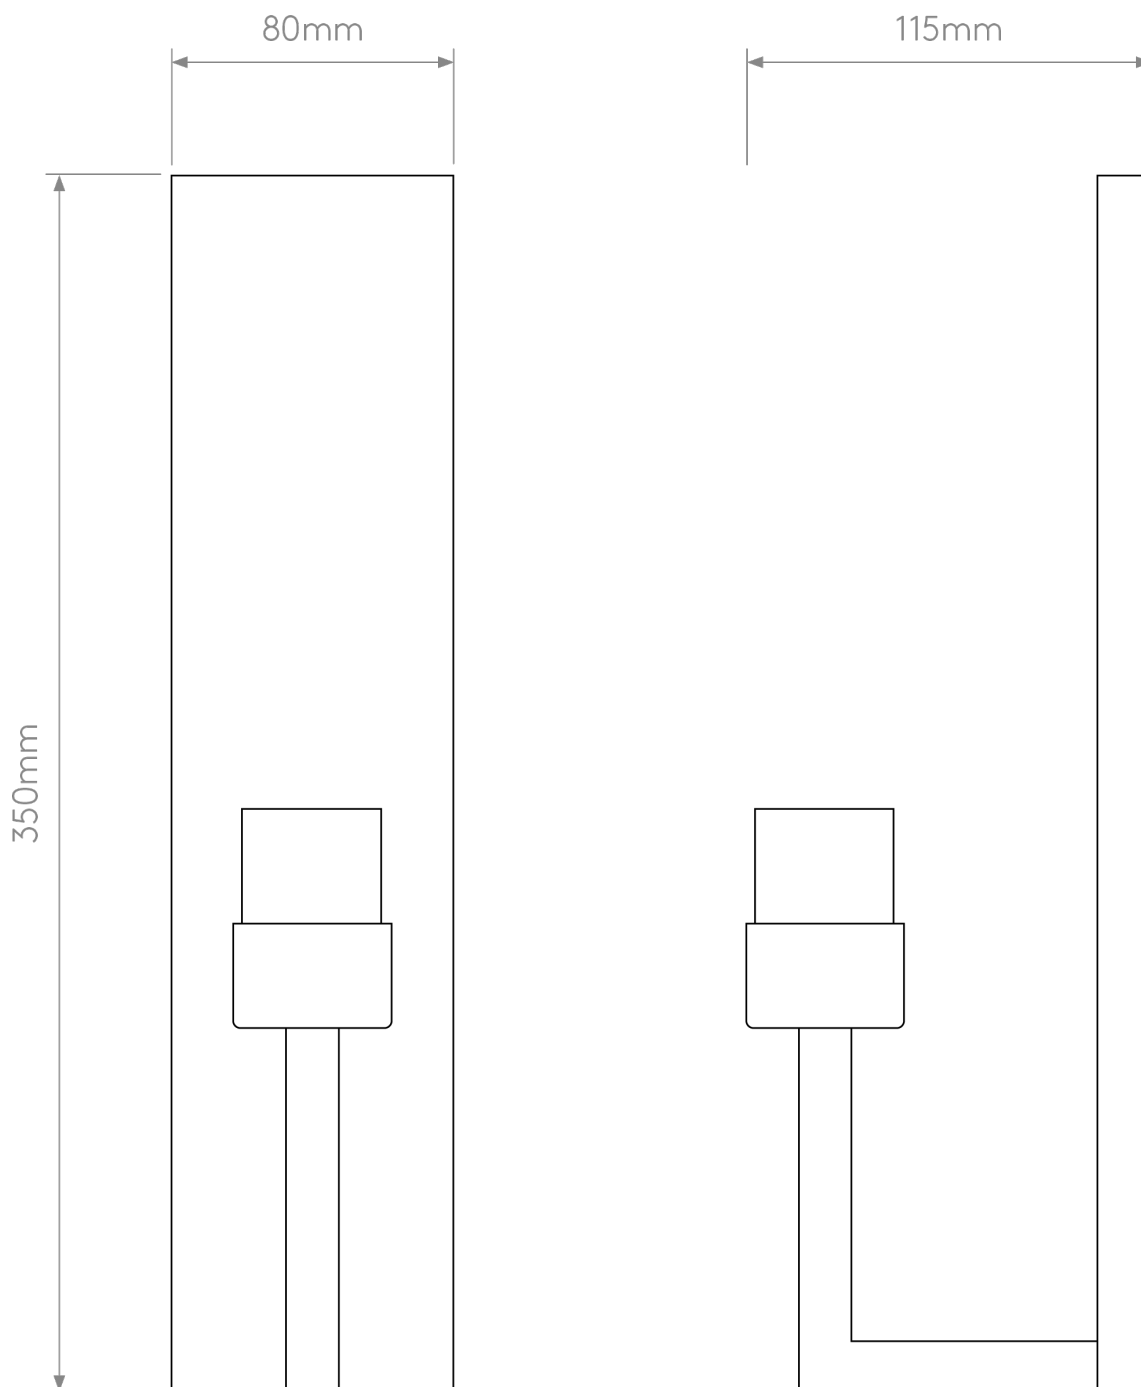

Astro Lighting - Riva - 1214010 & 5018014 - Bronze Putty IP44 Bathroom Wall Light

**CONTACT**