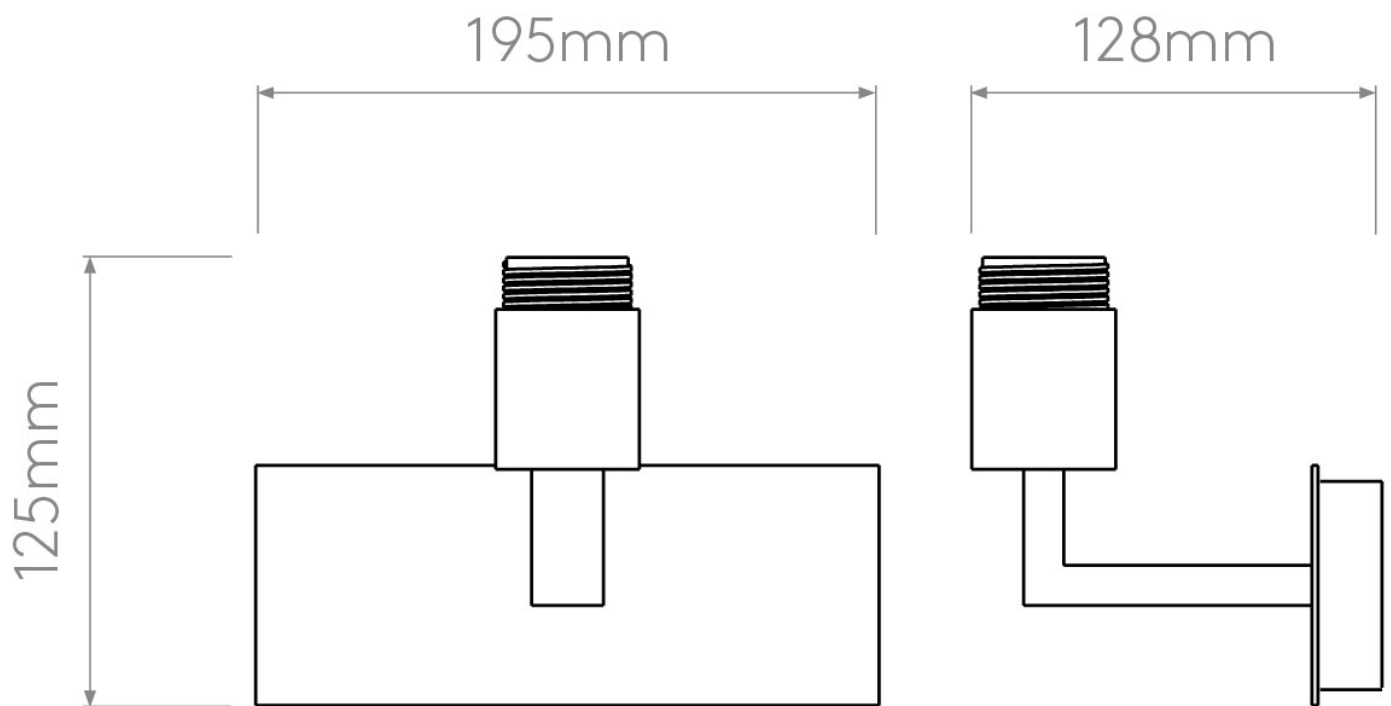

Astro Lighting - Park Lane Grande 1080045 & 5001007 - Bronze Wall Light with Oyster Shade Included