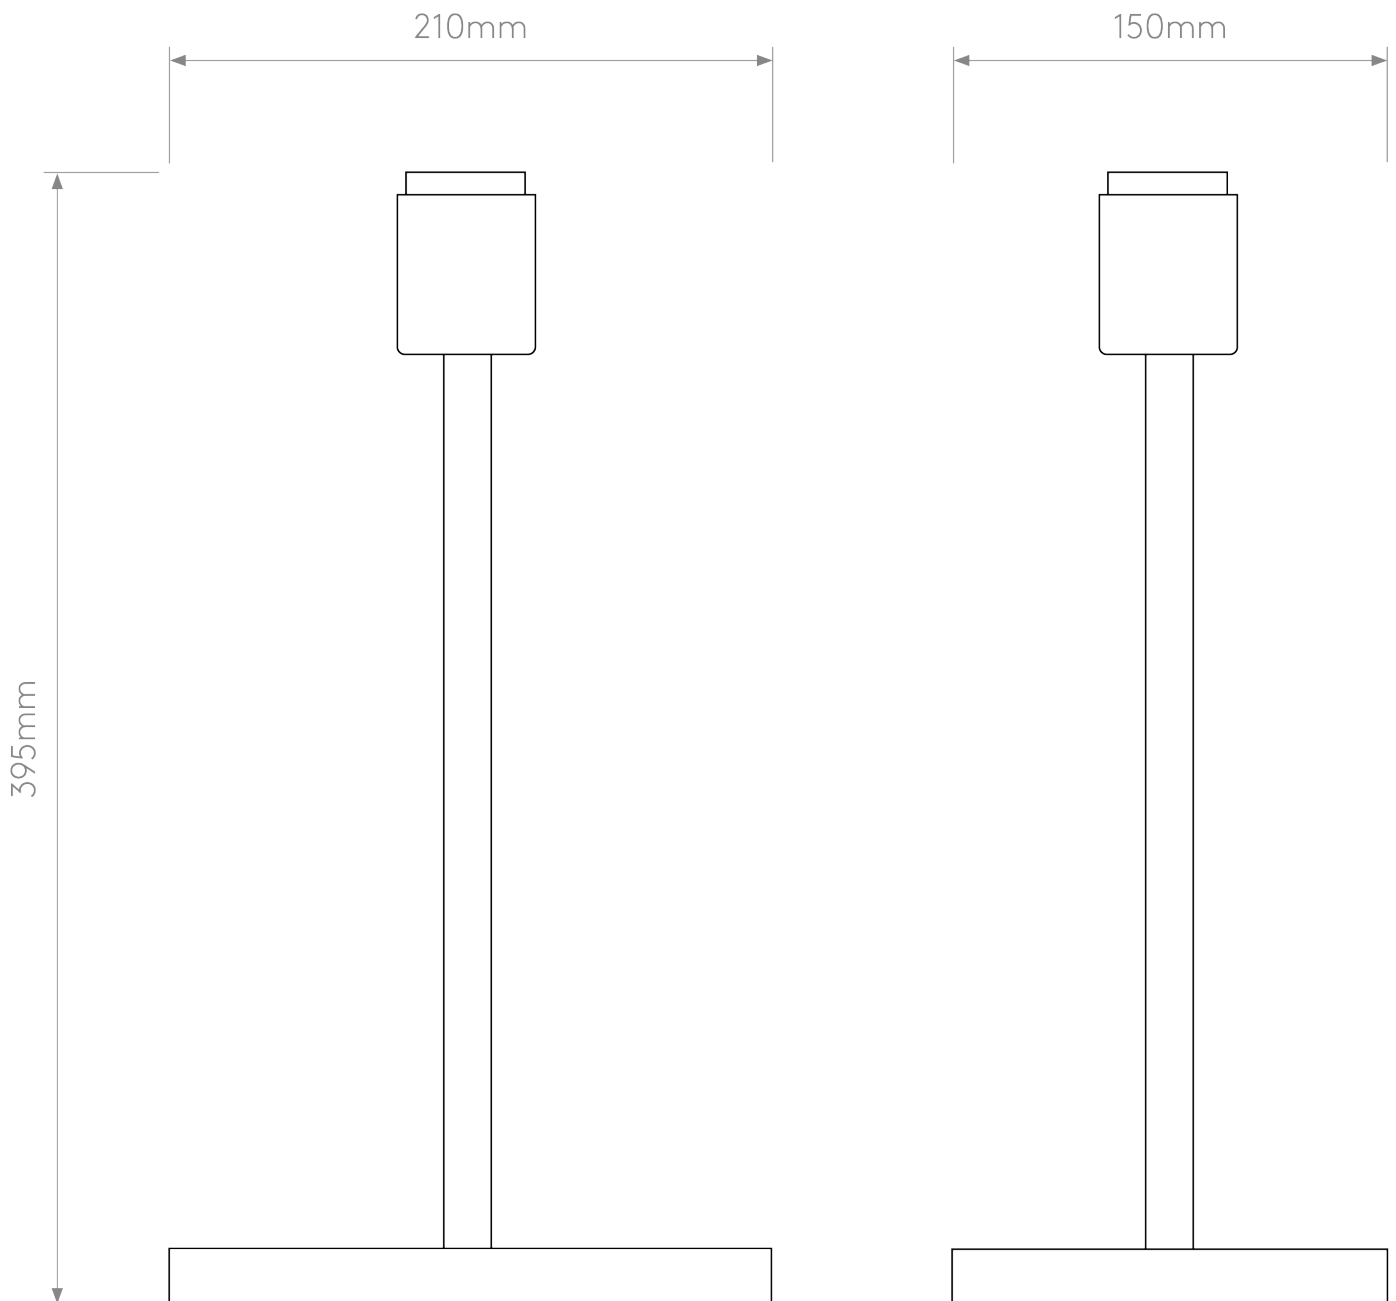

Astro Lighting - Park Lane Table 1080046 & 5001001 - Bronze Table Lamp with White Shade

CONTACT