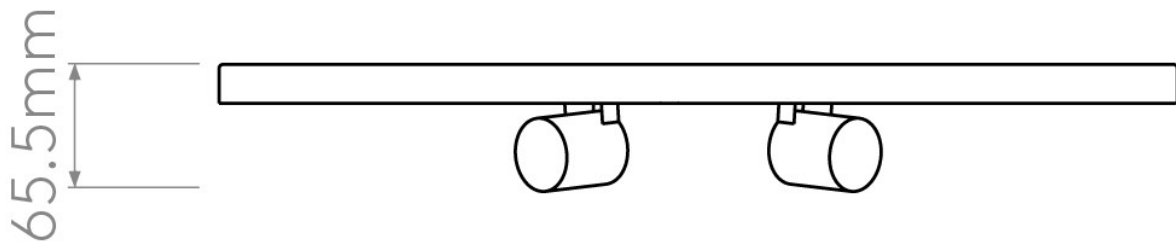

Astro Lighting - 4-Way Plate 1296002 & 5021001 - Matt White Back Plate with White Shade

CONTACT