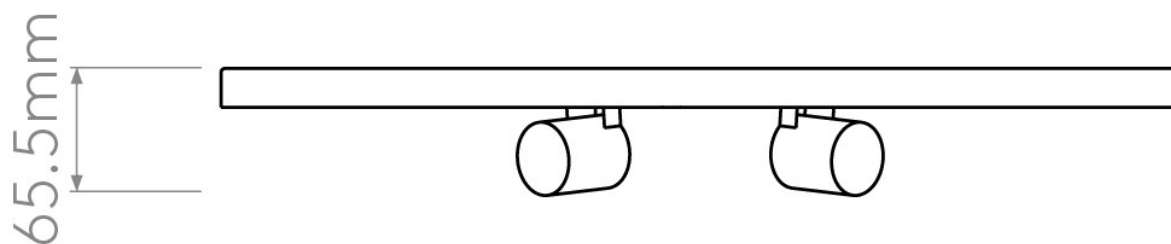

Astro Lighting - 4-Way Plate 1296002 & 5021009 - Matt White Back Plate with Oyster Shade

CONTACT