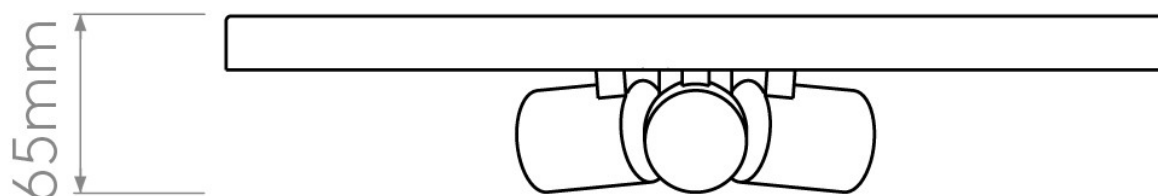

Astro Lighting - 3-Way Plate 1296001 & 5021003 - Matt White Back Plate with White Shade

CONTACT