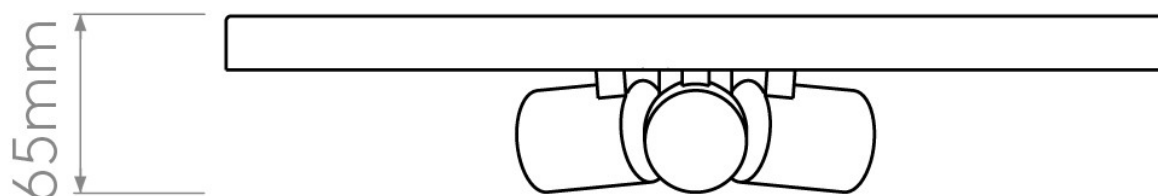

Astro Lighting - 3-Way Plate 1296001 & 5021011 - Matt White Back Plate with Oyster Shade

CONTACT