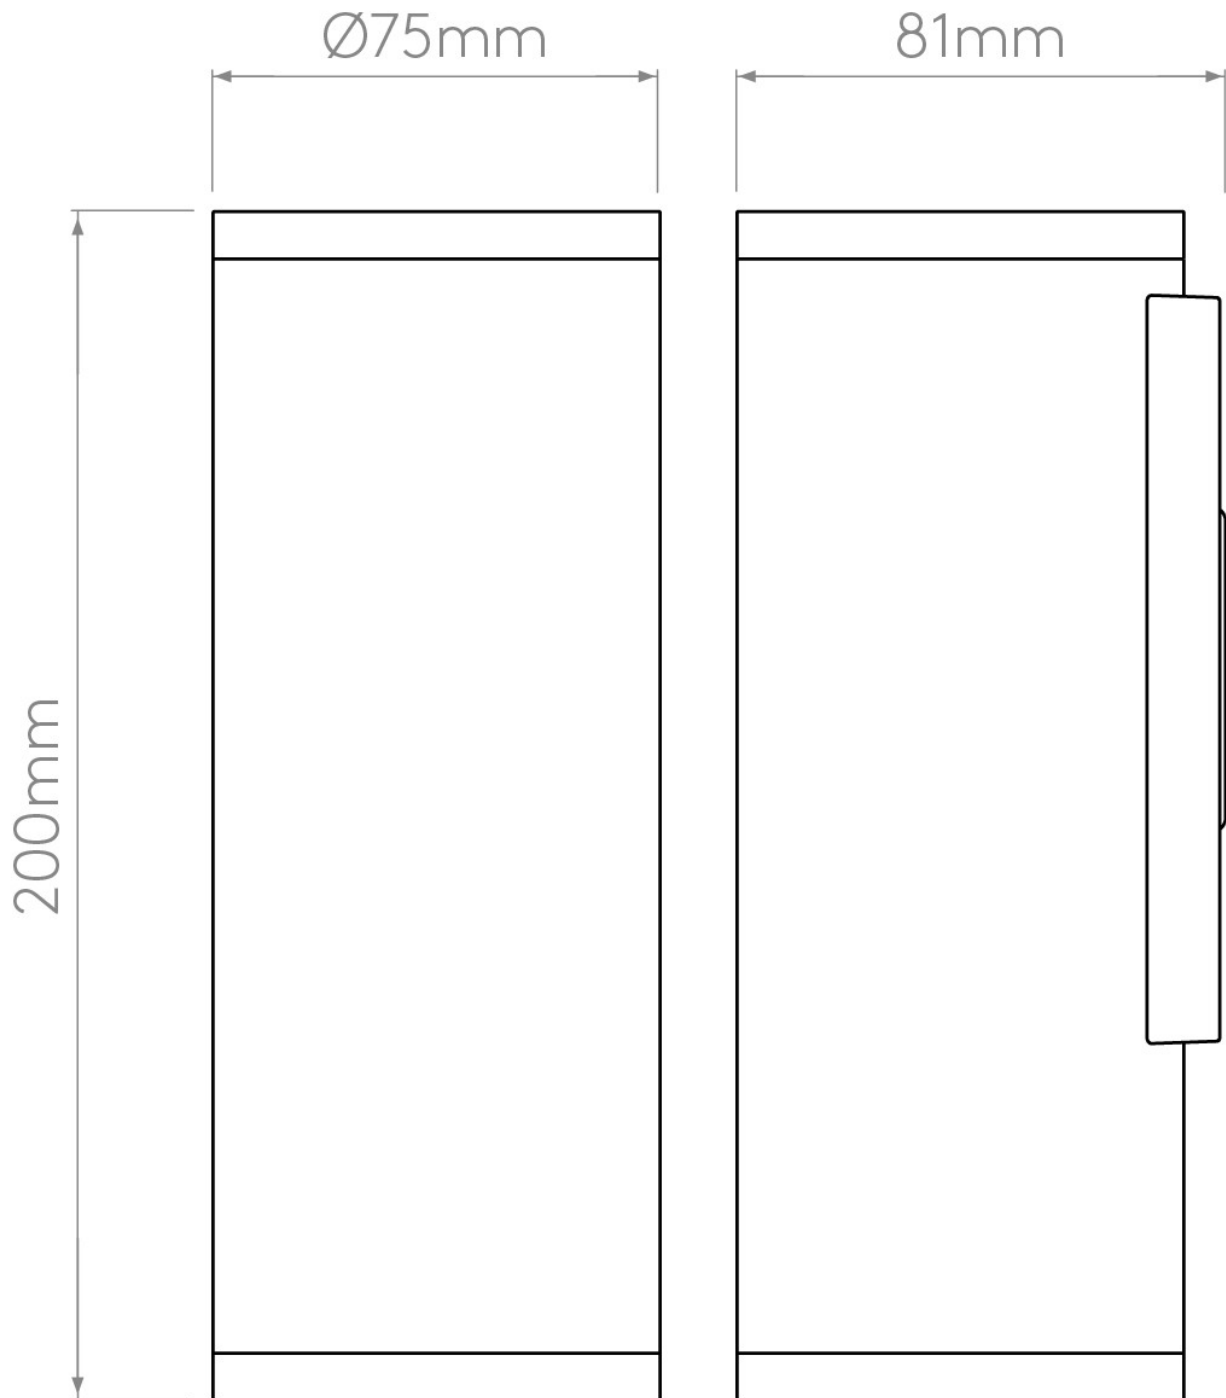

Astro Lighting - Ava 200 1428005 - Textured Black Washer

**CONTACT**