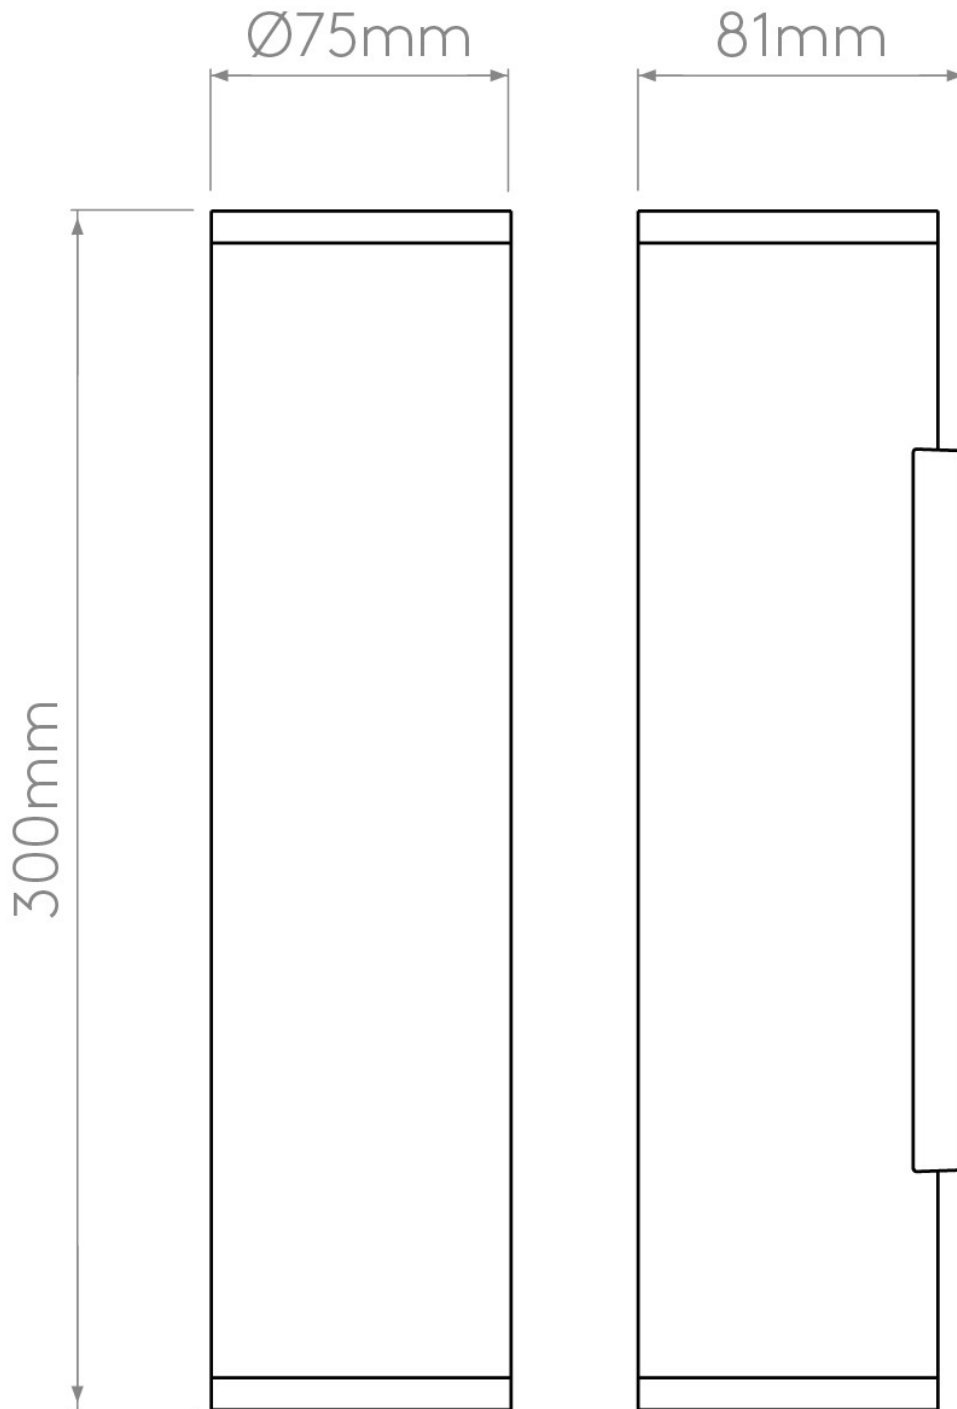

Astro Lighting - Ava 300 1428004 - Coastal Brushed Stainless Steel Washer