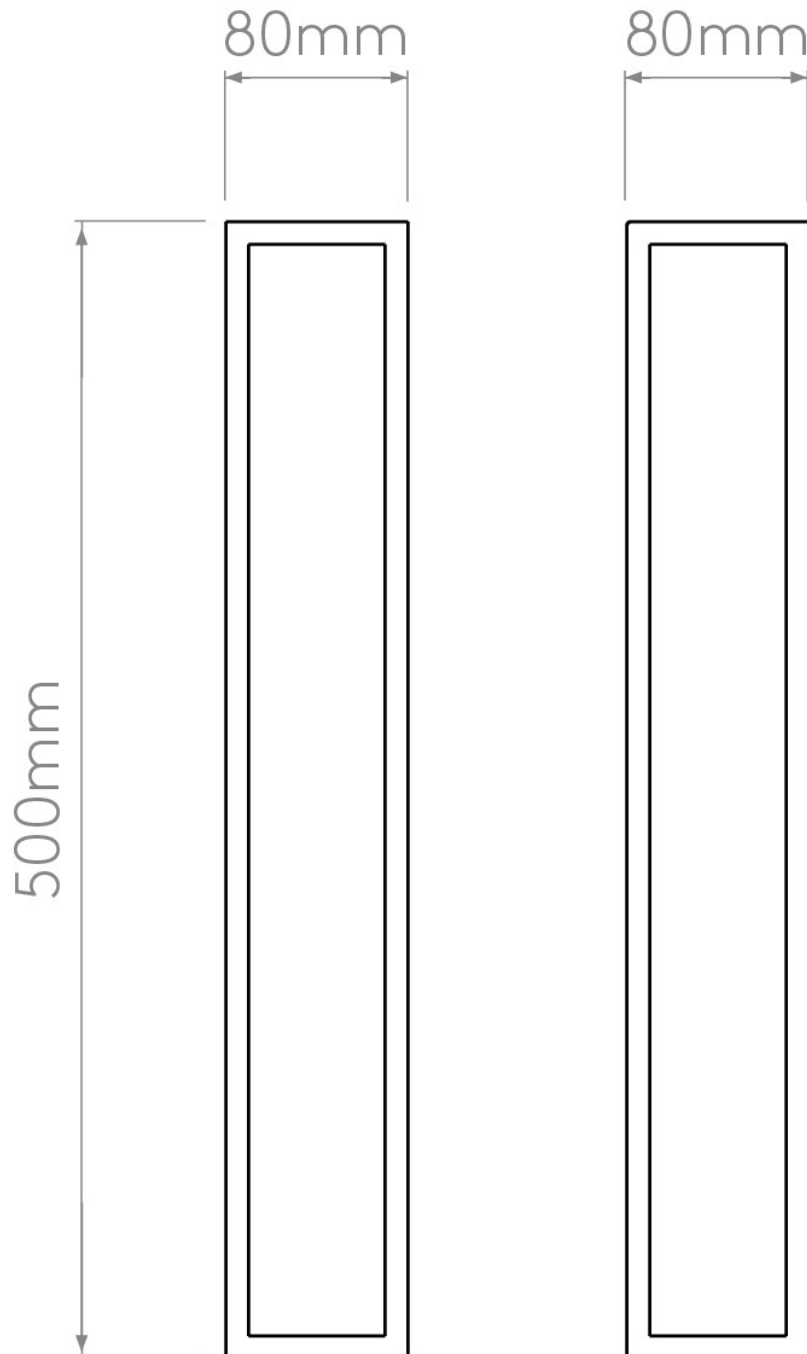

Astro Lighting - Harvard 500 1402006 - IP44 Natural Brass Wall Light

CONTACT