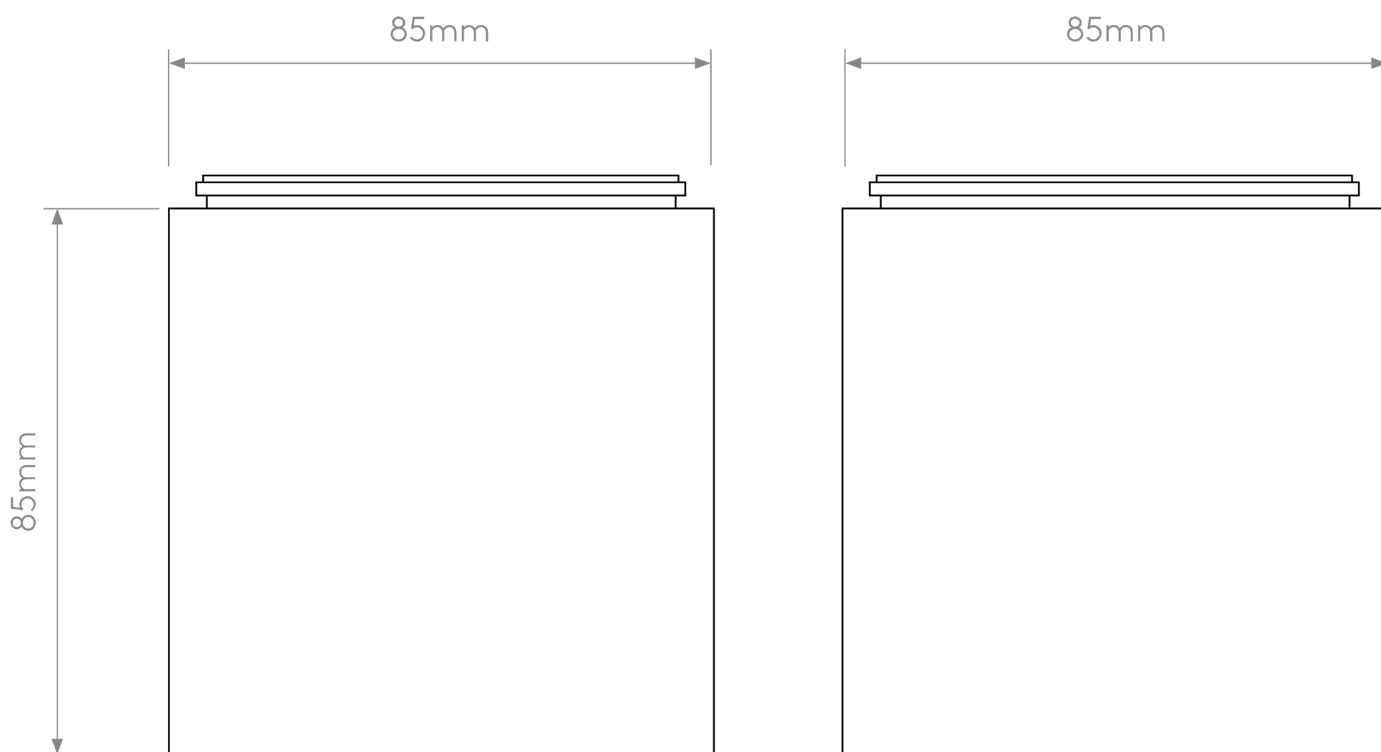

Astro Lighting - Kos Square II 1326044 - IP65 Textured Black Surface Mounted Downlight

CONTACT